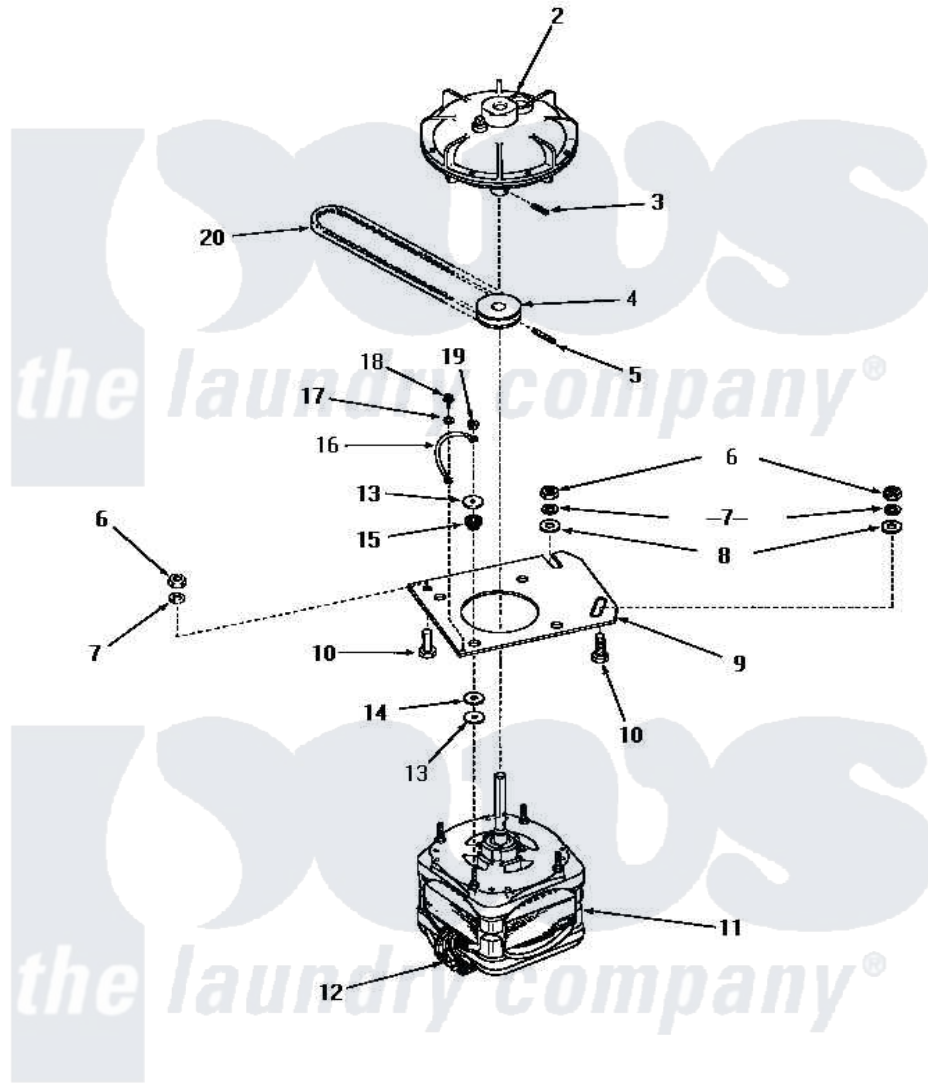

Amana FA2961 14 - MOTOR, FLUID DRIVE & PUMP BELT

MOTOR, FLUID DRIVE AND PUMP BELT

Amana [Residential Amana FA2961 Washer Parts](#) Parts Diagram 14 - MOTOR, FLUID DRIVE & PUMP BELT
 Click on the part number to view part

Item	Original Part Number	Replaced By	Status	Part Description
2	24706			Assembly, Fluid Drive
3	24703		Not Available	PIN,ROLL
4	26116			Pulley, Drive
5	23750			Pin, Roll
6	20274	62739		Nut, Lock
7	20277			Lockwasher, 3/8 Std X 3
8	20279			Washer, 13/32 ID x 13/16 OD
9	23769		Not Available	PLATE,MOUNTING
10	20255		Not Available	SCREW,3/8-16 X 1 HEX H
11	26069			X Assembly, Motor And Pulley
12	24142		Not Available	SWITCH,MOTOR
"	24139		Not Available	SWITCH,MOTOR
13	20103	M0270519		Washer
14	20104			Washer
15	20102		Not Available	WASHER
16	25484		Not Available	GROUND WIRE

17	21735	Not Available	LOCKWASHER, No. 10 INTSHKP
18	20530		Screw, 10-24 x 3/8 Hex
19	23604		Nut, Hex 10-32 Lock
20	23759	Not Available	BELT
NI	20299	Not Available	FLUID DRIVE FLUID-BULK