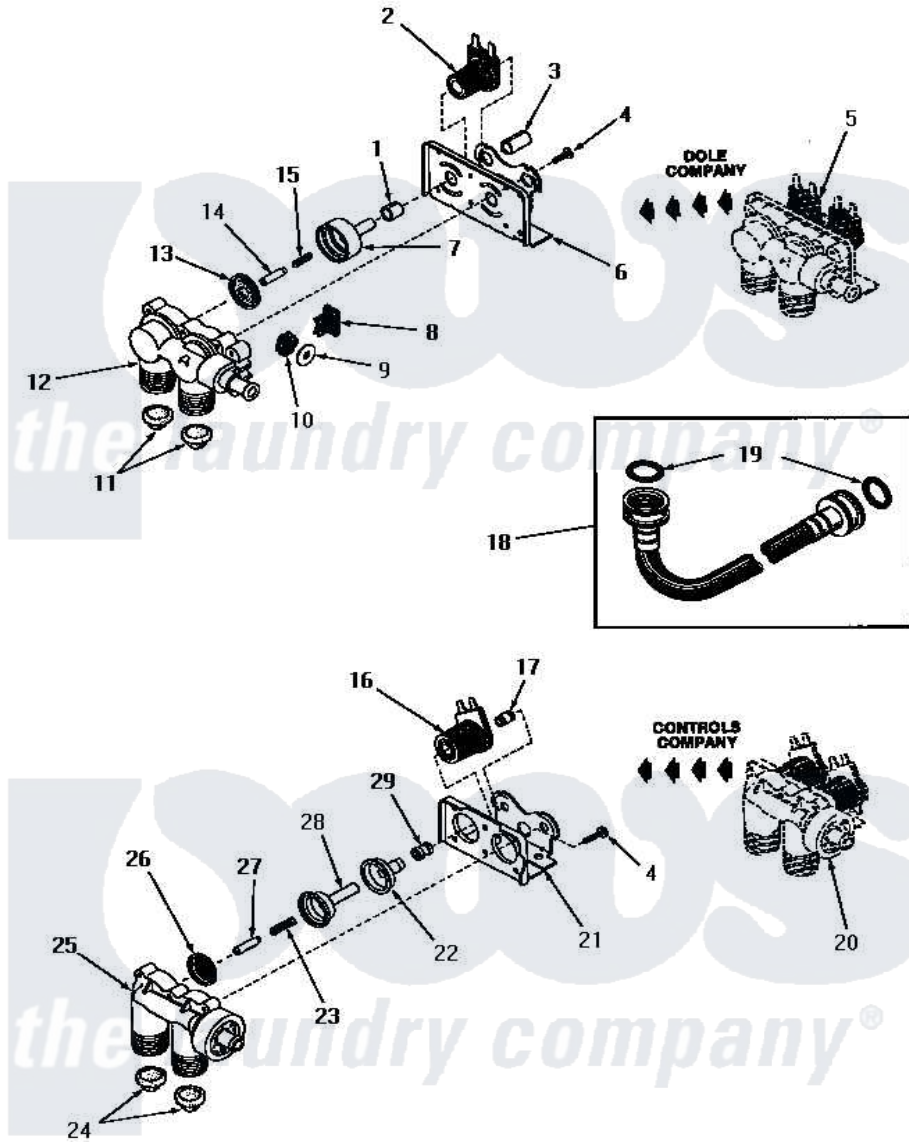

# Amana FA3030 01 - 25832 & 25833 MIXING VALVE ASSEMBLIES

**25832 and 25833 MIXING VALVE ASSEMBLIES**

Amana [Residential Amana FA3030 Washer Parts](#) Parts Diagram 01 - 25832 & 25833 MIXING VALVE ASSEMBLIES  
 Click on the part number to view part

Item	Original Part Number	Replaced By	Status	Part Description
1	24129		Not Available	SLEEVE,SHORT
2	24126	<a href="#">33930</a>		Valve, Mixing
3	24128		Not Available	SLEEVE,LONG
4	25817C		Not Available	SCREW
5	Y00000000		Not Available	SEE NOTE MIXING VALVE ASSEMBLY
6	Y24127		Not Available	MOUNTING BRACKET
7	<a href="#">24130</a>			Guide, Armature
8	Y24135		Not Available	PLUG,FLOW REGULATOR
9	23224G		Not Available	DIFFUSER
10	21187C		Not Available	REGULATOR,FLOW
11	24122	<a href="#">22002960</a>		Strainer, Washer Inlet
12	<a href="#">24125</a>			Body, Valve
13	24134		Not Available	DIAPHRAGM
14	24132		Not Available	ARMATURE
15	24131		Not Available	SPRING
16	24596A		Not Available	SOLENOID

17	25817M	Not Available	SOLENOID PLUG
18	20241	<a href="#">EZ20241</a>	20 x 24 x 1 Filter 1 Metal Side
19	20290	<a href="#">Y013783</a>	Washer, Inlet Hose
20	Y00000000	Not Available	SEE NOTE MIXING VALVE ASSEMBLY
21	25817B	Not Available	MOUNTING BRACKET
22	25817E	Not Available	SLEEVE, GUIDE xREPLACE
23	25817G	Not Available	SPRING
24	24122	<a href="#">22002960</a>	Strainer, Washer Inlet
25	Y24124	Not Available	VALVE BODY
26	25817K	Not Available	DIAPHRAGM
27	25817H	Not Available	ARMATURE
28	25817F	Not Available	ARMATURE GUIDE
29	25817D	Not Available	SLEEVE ADAPTER