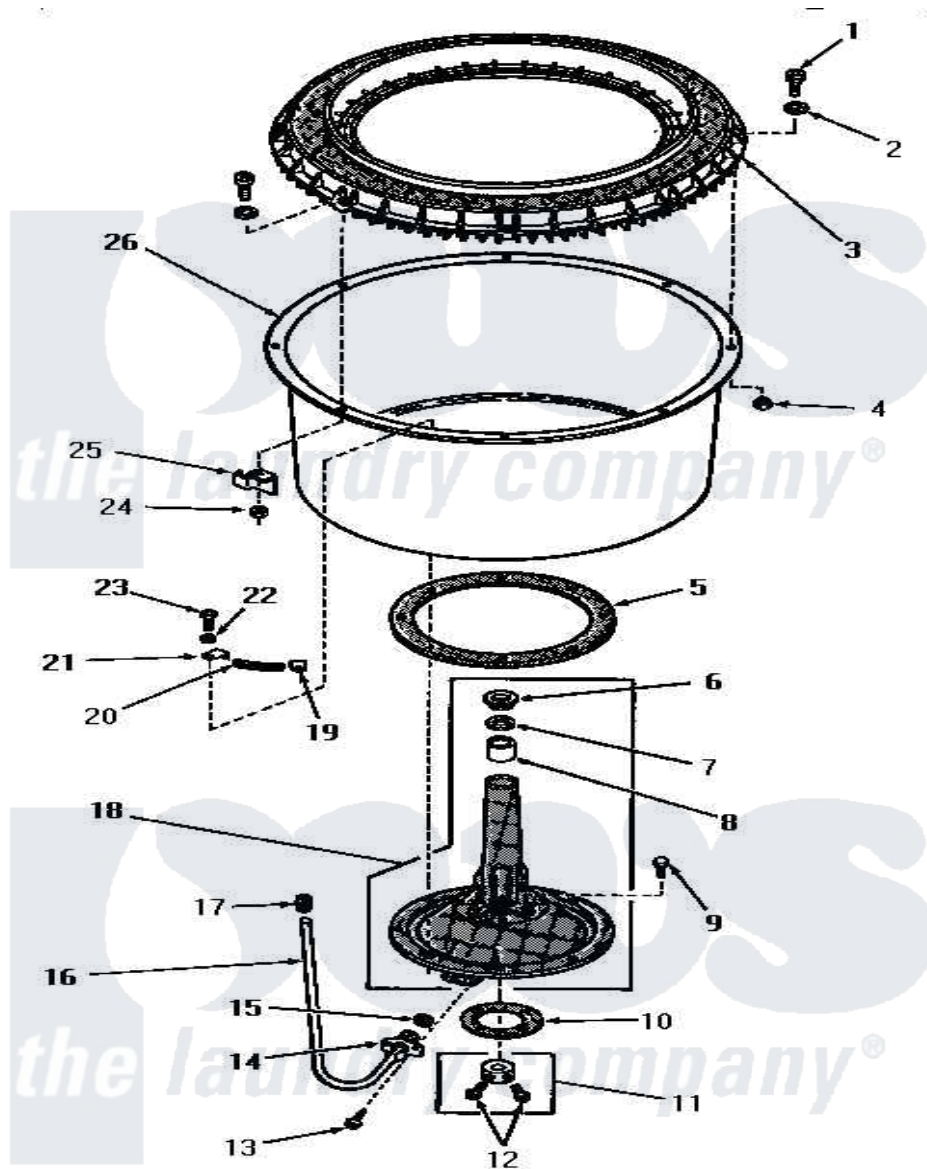

Amana FA3030 03 - AGITATOR POST & SPIN TUB

AGITATOR POST AND SPIN TUB

Amana [Residential Amana FA3030 Washer Parts](#) Parts Diagram 03 - AGITATOR POST & SPIN TUB
 Click on the part number to view part

Item	Original Part Number	Replaced By	Status	Part Description
1	25251	E225251		25 x 25 x 1 Filter 1 Metal Side
2	25100			Washer, 17/64 ID x 1/2 OD
3	24931		Not Available	BALANCE RING
4	25250			Nut, 1/4-20 Hex Nyllock
5	20122			Gasket
6	23685			Bearing
7	23684			Seal
8	23686			Bearing
9	20261			Screw, Cap
10	20120			Gasket
11	20377			Collar Assembly
12	23481	02422		Screw, 1/4-20 X 1/2 HeX
13	20852		Not Available	SCREW,10-24 X 1/2 HEX
14	26046			Bracket, Sediment Tube
15	20110			Gasket
16	22359			Tube, Sediment

17	22361		Sleeve
18	23993	Not Available	ASSY,CENTER COLUMN
19	22446		Clip
20	22144		Spring
21	22447		Clip
22	20121	Not Available	GASKET
23	20260		Screw, 5/16-18 X 3/4 RD
24	26678		Nut, Self-Locking
25	22025		Bracket
26	26909		Tub, Spin-Blue And White
NI	243P3	Not Available	KIT,AGITATOR POST