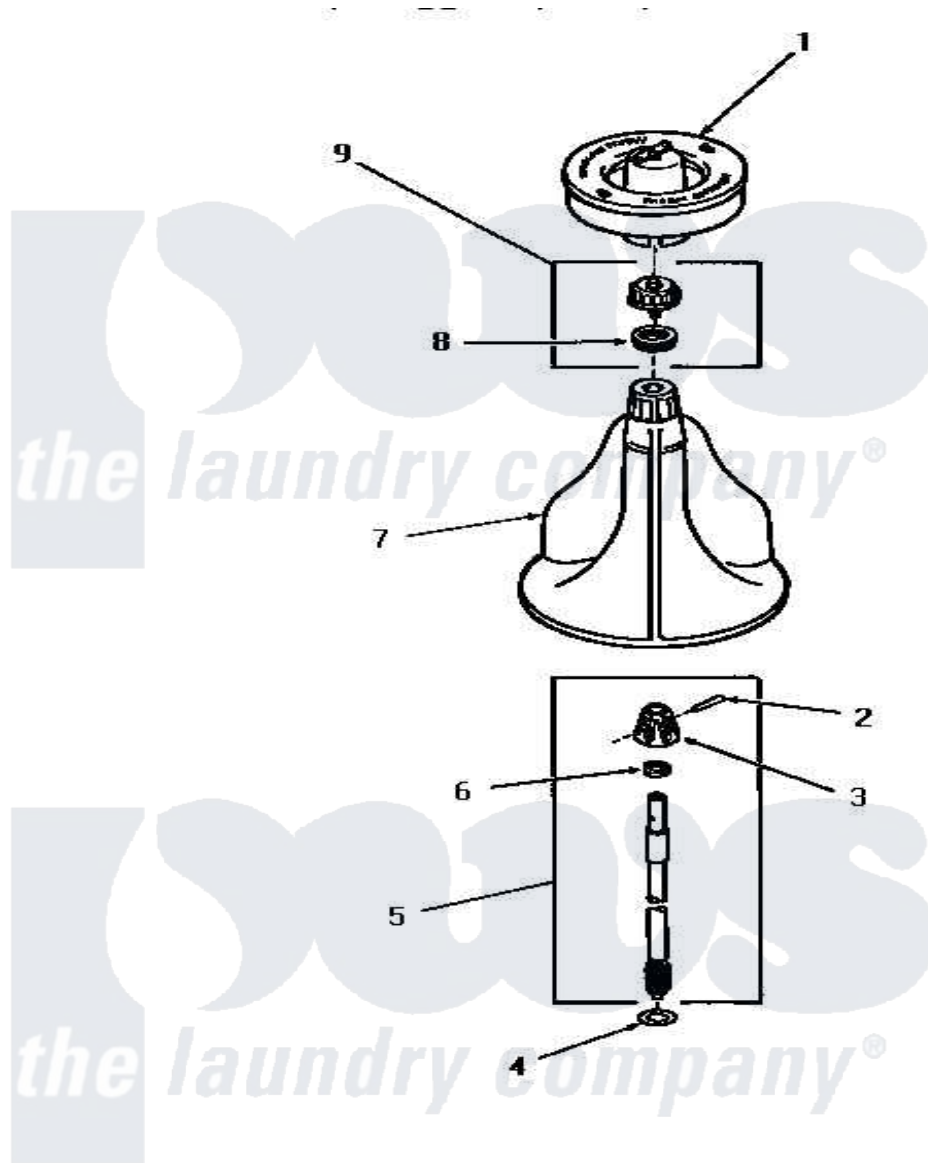

Amana FA3030 04 - AGITATOR, SHAFT & FABRIC SOFTENER DISP

AGITATOR, SHAFT AND FABRIC SOFTENER DISPENSER

Amana [Residential Amana FA3030 Washer Parts](#) Parts Diagram 04 - AGITATOR, SHAFT & FABRIC SOFTENER DISP
 Click on the part number to view part

Item	Original Part Number	Replaced By	Status	Part Description
1	23546		Not Available	ASSY,DISPENSER-FAB-SOF
2	20243			Pin, Taper
3	20056		Not Available	BLOCK, DRIVE
4	22135			Washer
5	21751	21751P		Assyshaft
6	20057	222T017P01		Washer FIB 21/32 ID X 1156 OD X 1/8
7	26006			Assembly, Agitator
8	21036			Clip, Cable
9	26015			Assembly, Cap And Ring-Agitator
"	26014			Assembly, Cap And Ring-Agitator