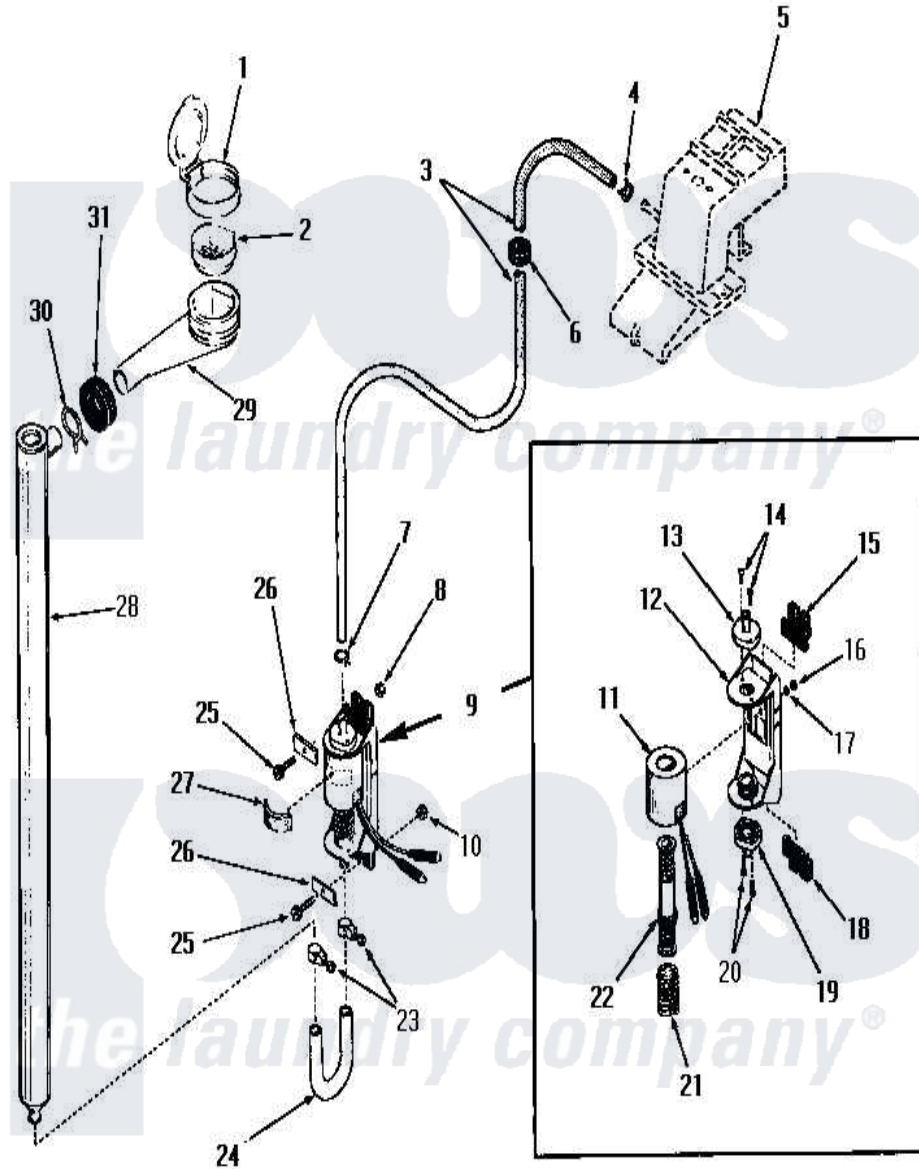

Amana FA3030 05 - BLEACH DISPENSER

Amana [Residential Amana FA3030 Washer Parts](#) Parts Diagram 05 - BLEACH DISPENSER
 Click on the part number to view part

Item	Original Part Number	Replaced By	Status	Part Description
1	22484		Not Available	BLEACH LID
2	21984			Cover, Dispenser
3	22300		Not Available	HOSE
4	23410		Not Available	HOSE CLAMP
5	Y00000000		Not Available	SEE NOTE WATER INLET
6	22299		Not Available	GROMMET
7	22295		Not Available	HOSE CLAMP
8	22001			Nut, 10-24 Nylon Hex BR
9	22337			Pump, Bleach
10	22001			Nut, 10-24 Nylon Hex BR
11	22337B		Not Available	COIL AND FRAME
12	22337A		Not Available	BASE
13	22337E		Not Available	HOSE CONNECTOR
14	51356		Not Available	SCREW,6-32 X 5/16 RD H
15	22337F		Not Available	ISOLATION MOUNT
16	22337G		Not Available	NUT

17	21735	Not Available	LOCKWASHER,No.10 INTSHKP
18	22337F	Not Available	ISOLATION MOUNT
19	22337E	Not Available	HOSE CONNECTOR
20	51356	Not Available	SCREW,6-32 X 5/16 RD H
21	22337D	Not Available	SPRING
22	22337C	Not Available	ARMATURE AND VALVE
23	24604	Not Available	HOSE CLAMP
24	22302	Not Available	HOSE
25	25989	Not Available	HEX HEAD SCREW
26	Y22287	Not Available	BLEACH PUMP BRACKET
27	25220	Not Available	BUMPER
28	22303	Not Available	TUBE,BLEACH
29	22377	Not Available	DISPENSER xREPLACE
30	Y03640	Not Available	CLAMP
31	20118	Not Available	GROMMET,1982 INV