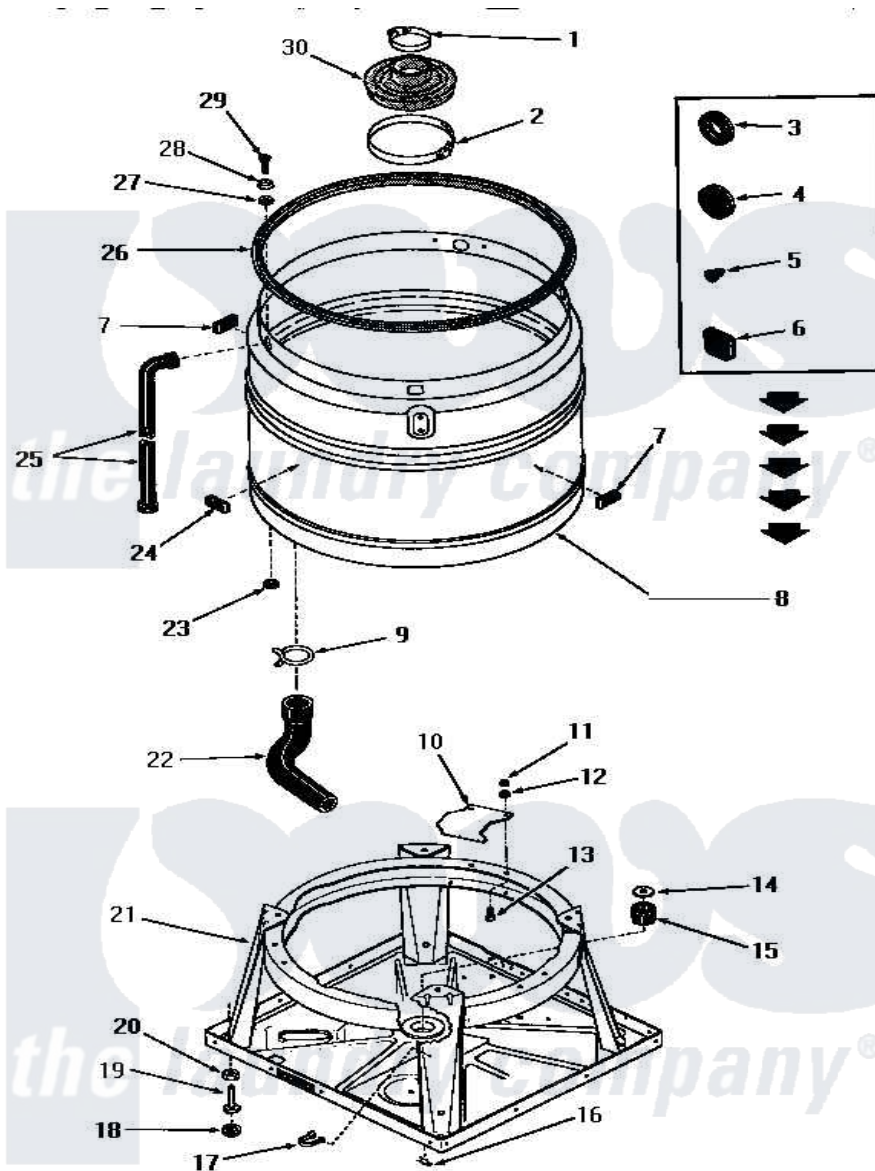

Amana FA3030 06 - BOOT, CHASSIS & DRAIN TUB

BOOT, CHASSIS AND DRAIN TUB

Amana [Residential Amana FA3030 Washer Parts](#) Parts Diagram 06 - BOOT, CHASSIS & DRAIN TUB
 Click on the part number to view part

Item	Original Part Number	Replaced By	Status	Part Description
1	20107			Upper Clamp
2	20108	F200201		Clamp Hose #56
3	20118		Not Available	GROMMET,1982 INV
4	20305	20-305		Sizzle Do Not Ship Ups
5	21393	21-393		Piezo Sounder
6	21651			Grommet
7	23258			Pad, Bumper
8	26034M		Not Available	ASSY,SPLASH TUB
9	10108			Seal
10	21905			Plate, Snubber
11	20275	27001225		Nut, Jam Mid Lock 1/4-20
12	03189			LoCkwasher, 1/4 Std-C P
13	02422			Screw, 1/4-20 X 1/2 HeX
14	20162		Not Available	SPACER
15	20195		Not Available	GROMMET
16	26012	2-6012		Blower Wheel

17	22837		Not Available	STRAP,WIRE
18	21749	40016001		Foot, Rubber
19	20409	22003428		Leg, Adjustable
20	Y21899	40038101		Nut, Leg
21	26028			Assembly, Chassis xReplace
22	25112			Hose
23	20115			Grommet
24	23257		Not Available	PAD,BUMPER
25	22818		Not Available	HOSE
26	21233		Not Available	GASKET
27	20112			Grommet
28	20111			Washer
29	20259		Not Available	SCREW
30	20129		Not Available	BOOT