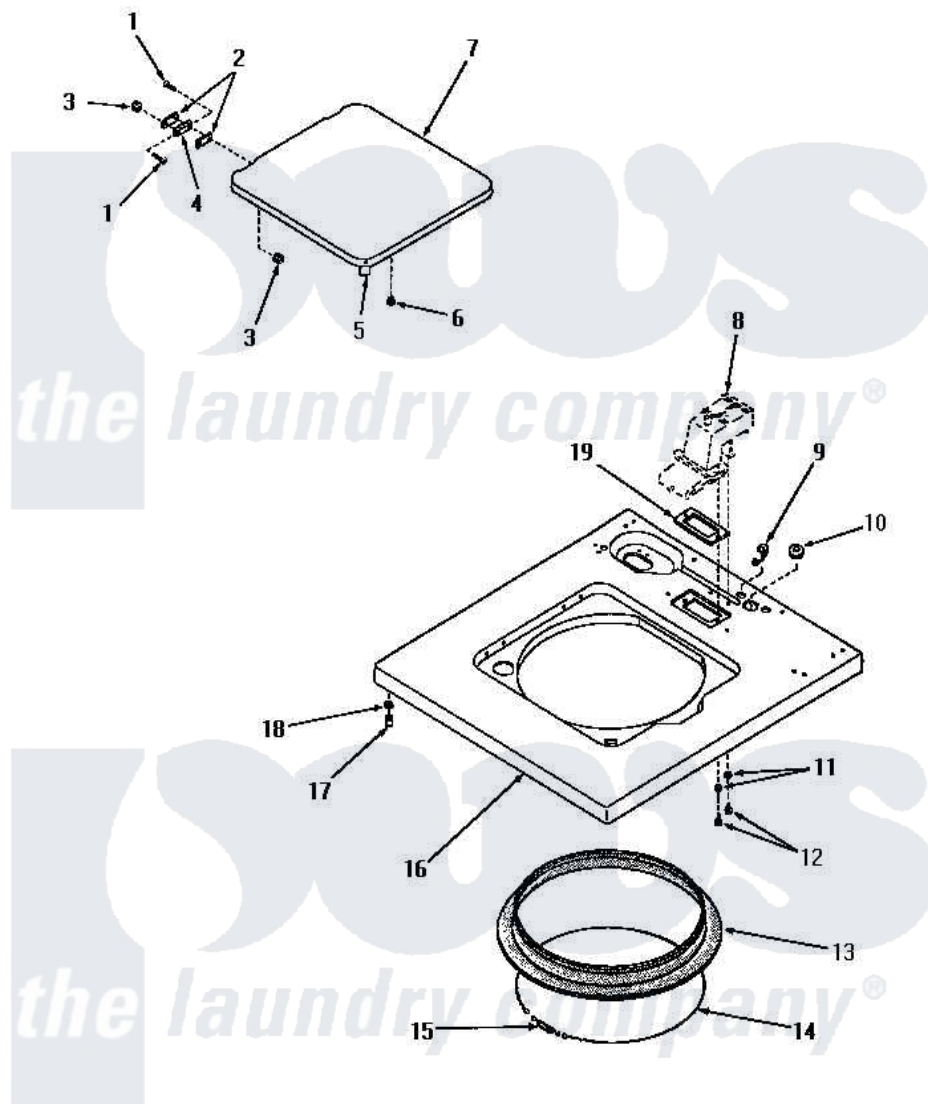

Amana FA3030 07 - CABINET TOP & LOADING DOOR

CABINET TOP AND LOADING DOOR

Amana [Residential Amana FA3030 Washer Parts](#) Parts Diagram 07 - CABINET TOP & LOADING DOOR
 Click on the part number to view part

Item	Original Part Number	Replaced By	Status	Part Description
1	22649			Screw, 8-32 X 13/32 FI
2	21584			Gasket
3	21752			Nut, 8-32 Hex Brilock
4	21583			Hinge
5	25217	R0603504		Actuator, Door Switch
6	21176			Bumper
7	22271A		Not Available	LOADING DOOR, AVOCADO
"	22271H		Not Available	LOADING DOOR, HARVEST GOLD
"	22271W		Not Available	LOADING DOOR, WHITE
"	22271C		Not Available	LOADING DOOR, COPPERTONE
8	Y00000000		Not Available	SEE NOTE WATER INLET
9	21903	211881		Grommet, Cord Part Not Used-Gas Models Only
10	20118		Not Available	GROMMET,1982 INV
11	20493			Washer, 11/64 ID x 3/8 OD

12	52150	489464	Screw
13	25277		Guard, Rim
14	22352	Not Available	RETAINER,WIRE
15	20791	Not Available	SPRING
16	25829H	Not Available	CABINET TOP, HARVEST GOLD
"	25829W	Not Available	CABINET TOP, WHITE
"	25829C	Not Available	CABINET TOP, COPPERTONE
"	25829A	Not Available	CABINET TOP, AVOCADO
17	23007	Not Available	CAGED NUT
18	24861	Not Available	LOCKWASHER,.448X.789SH
19	23255	Not Available	GASKET