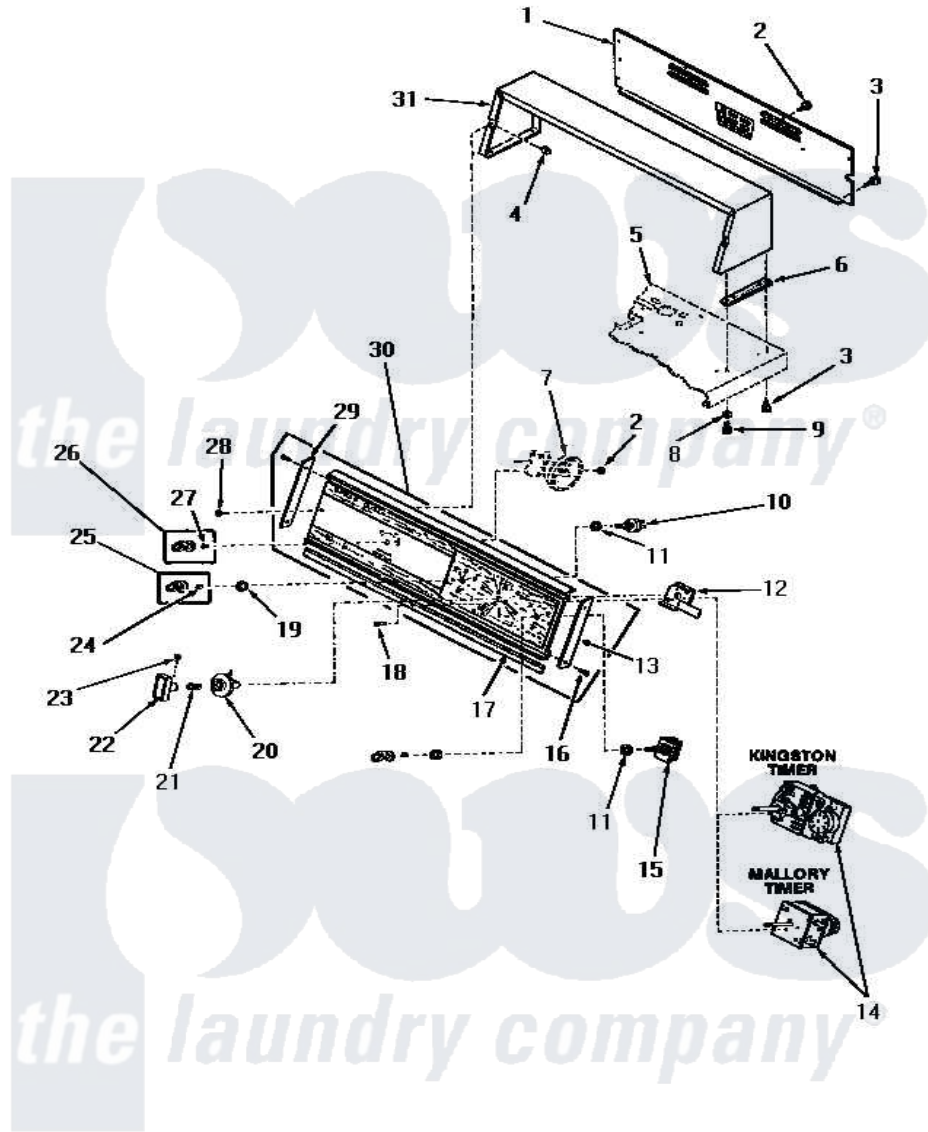

# Amana FA3030 09 - CONTROL PANEL, CONTROL HOOD & CONTROLS

## CONTROL PANEL, CONTROL HOOD AND CONTROLS

Amana Residential Amana FA3030 Washer Parts Parts Diagram 09 - CONTROL PANEL, CONTROL HOOD & CONTROLS

[Click on the part number to view part](#)

Item	Original Part Number	Replaced By	Status	Part Description
1	22890GR		Not Available	CONTROL HOOD REAR COVER, GRAY
2	23222	<a href="#">3177991</a>		Screw
3	25724		Not Available	HEX HEAD SCREW
4	<a href="#">54038</a>			NUT, Speed U-Type
5	Y00000000		Not Available	SEE NOTE CABINET TOP
6	23028		Not Available	GASKET,CONTROL BOX END
7	Y00000000		Not Available	SEE NOTE PRESSURE SWITCH
8	<a href="#">20493</a>			Washer, 11/64 ID x 3/8 OD
9	52150	<a href="#">489464</a>		Screw
11	<a href="#">91176</a>			Lockwasher, 3/8 Intshkp
12	26952		Not Available	SPACER
13	25073		Not Available	END CAP, RIGHT
14	26410		Not Available	TIMER
24	23392		Not Available	CLIP FOR 26816 KNOB

25	<a href="#">24291</a>		Assembly, Knob
27	23392	Not Available	CLIP FOR 26816 KNOB
28	25232	Not Available	SCREW,8AB-18X7/8 OVAL
29	25072	Not Available	END CAP, LEFT
30	26755	Not Available	CONTROL PANEL
31	22881A	Not Available	CONTROL HOOD, AVOCADO
"	22881H	Not Available	CONTROL HOOD, HARVEST GOLD
"	22881W	Not Available	CONTROL HOOD, WHITE
"	22881L	Not Available	CONTROL HOOD, ALMOND