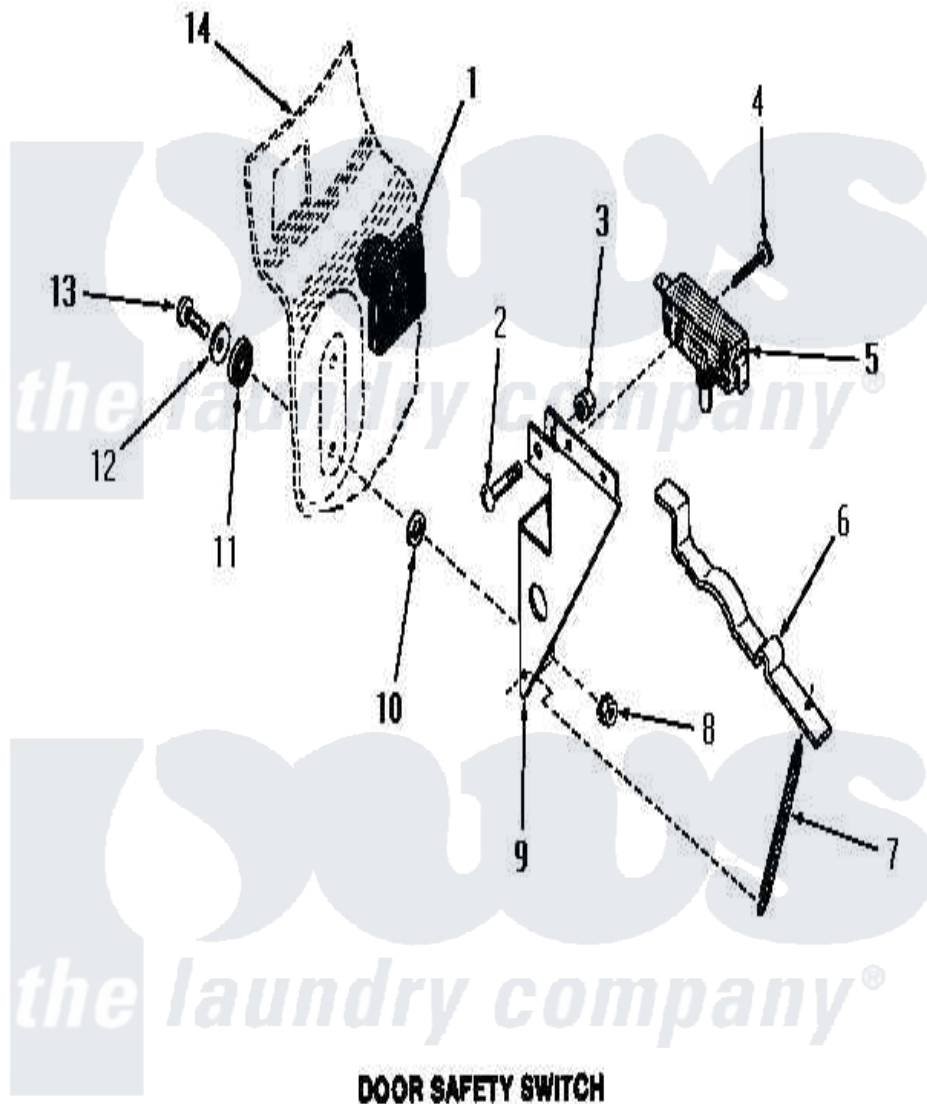

Amana FA3030 10 - DOOR SAFETY SWITCH

DOOR SAFETY SWITCH

Amana [Residential Amana FA3030 Washer Parts](#) Parts Diagram 10 - DOOR SAFETY SWITCH
 Click on the part number to view part

Item	Original Part Number	Replaced By	Status	Part Description
1	23591			Diaphragm
2	Y02370		Not Available	SCREW,10-24X15/16 HEX
3	22001			Nut, 10-24 Nylon Hex BR
4	51783			Screw, 6b-20 X 7/8 HeX
5	23540		Not Available	SWITCH
6	23592		Not Available	ARM
7	26766		Not Available	SPRING
8	23951	M0282009		Nut
9	22783		Not Available	BRACKET
10	21735		Not Available	LOCKWASHER,No.10 INTSHKP
11	02928		Not Available	WASHER
12	20492	M0270504		Washer
13	21081			Screw, 10-24 X 1/2 RD H
14	Y00000000		Not Available	SEE NOTE DRAIN TUB