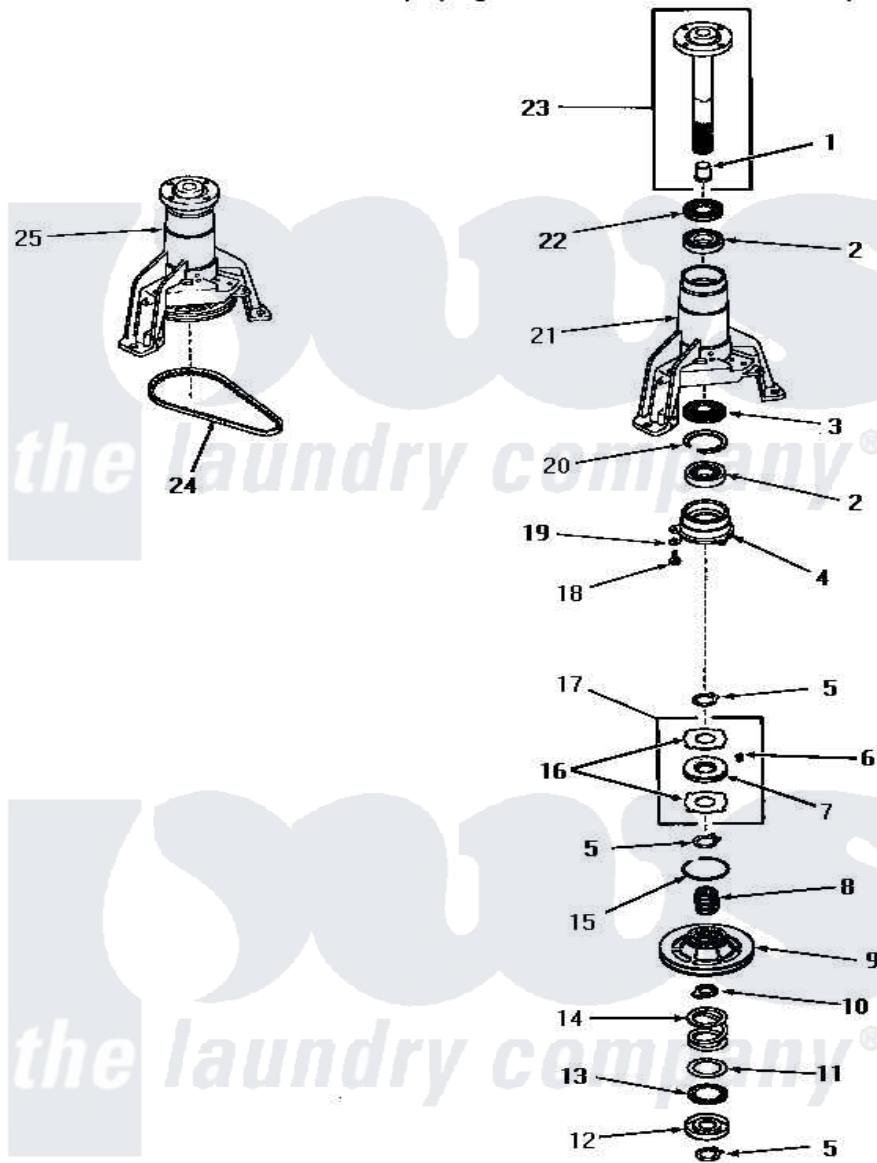

Amana FA3030 12 - MAIN BEARING ASSY & SPIN BELT

MAIN BEARING ASSEMBLY AND SPIN BELT

Amana [Residential Amana FA3030 Washer Parts](#) Parts Diagram 12 - MAIN BEARING ASSY & SPIN BELT
 Click on the part number to view part

Item	Original Part Number	Replaced By	Status	Part Description
1	25854			Bearing
2	20012			Bearing
3	26247			Slinger, Water
4	23639			Retainer
5	23724			Ring, Retaining
6	24500			Clip, Spring
7	23708			Assembly, Brake Disk
8	23634		Not Available	HUB
9	24690			Assembly, Spin Pulley
10	23635		Not Available	STOP
11	23722			Race, Bearing
12	23640			Retainer
13	23721		Not Available	BEARING,NEEDLE
14	23723			Spring
15	Y23720		Not Available	RING,SNAP
16	23637		Not Available	DISC,BRAKE

17	24599		Assembly, Brake Disk
18	02422		Screw, 1/4-20 X 1/2 HeX
19	02431		Lockwasher, 1/4 Ext Shk
20	20084	Not Available	RING,RETAINING
21	25979	Not Available	HOUSING,MAIN BEARING
22	Y21659	Not Available	SEAL
23	23731		Assembly, Spin Shaft
24	23759	Not Available	BELT
25	26018		AsseMbly, Bearing Housing-M
NI	03200		A-D Drive Lubricant