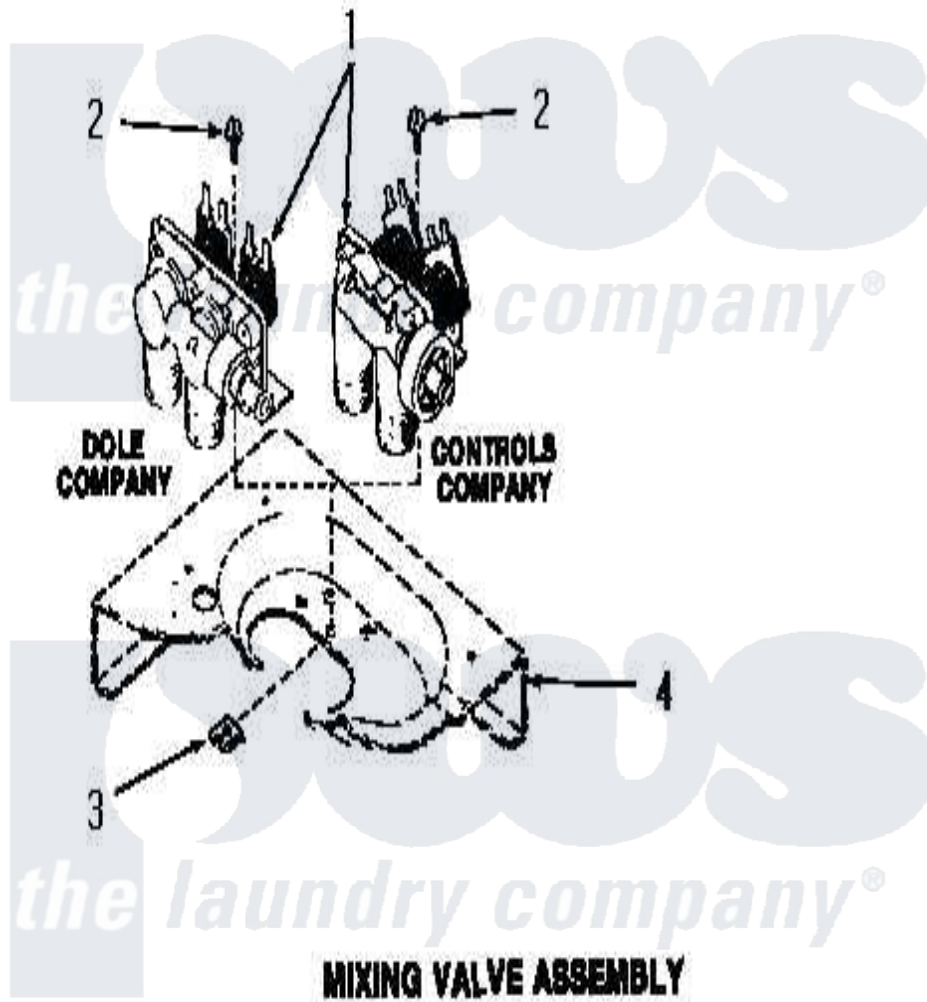

Amana FA3030 13 - MIXING VALVE ASSY

Amana [Residential Amana FA3030 Washer Parts](#) Parts Diagram 13 - MIXING VALVE ASSY
Click on the part number to view part

Item	Original Part Number	Replaced By	Status	Part Description
1	25833			Valve, Mixing
2	23962	W10116760		Screw
3	23277		Not Available	NUT,SPEED
4	Y00000000		Not Available	SEE NOTE CABINET TOP