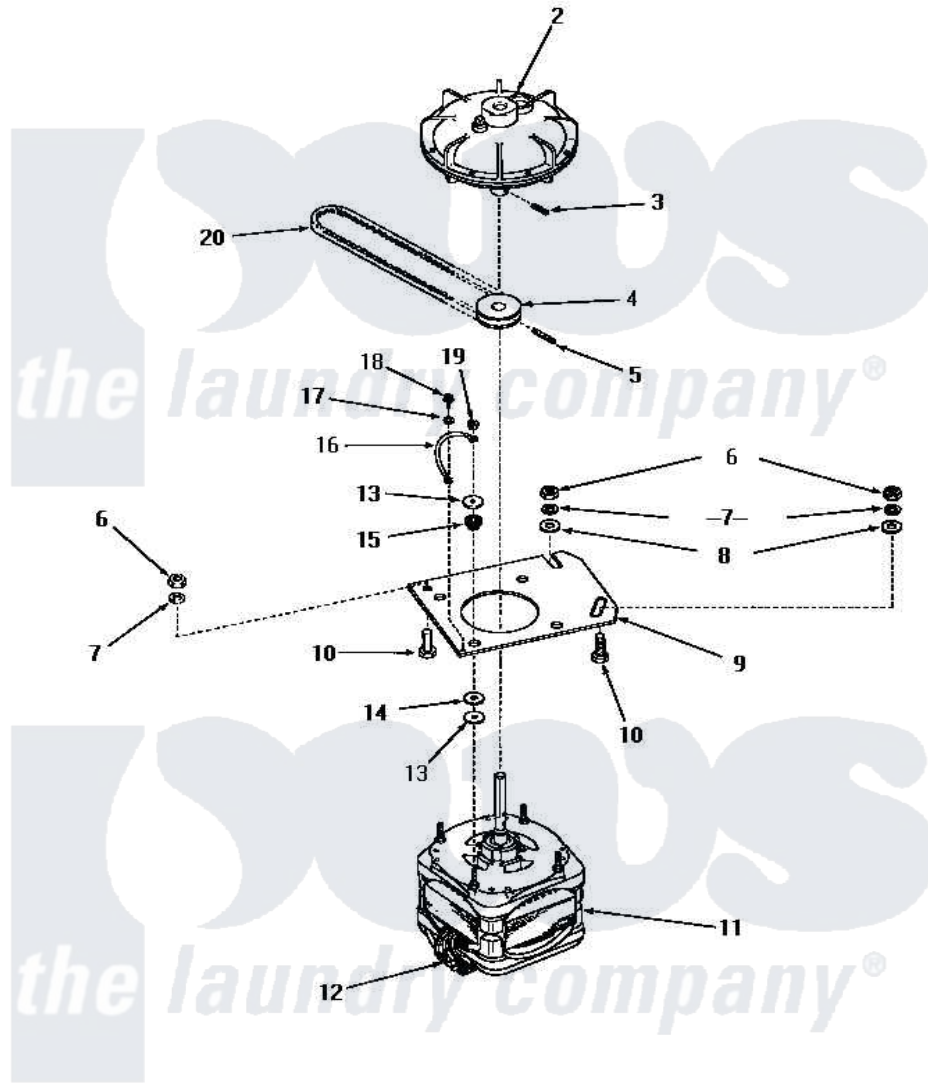

# Amana FA3030 14 - MOTOR, FLUID DRIVE & PUMP BELT

## MOTOR, FLUID DRIVE AND PUMP BELT

Amana [Residential Amana FA3030 Washer Parts](#) Parts Diagram 14 - MOTOR, FLUID DRIVE & PUMP BELT  
 Click on the part number to view part

Item	Original Part Number	Replaced By	Status	Part Description
2	<a href="#">24706</a>			Assembly, Fluid Drive
3	24703		Not Available	PIN,ROLL
4	<a href="#">26116</a>			Pulley, Drive
5	<a href="#">23750</a>			Pin, Roll
6	20274	<a href="#">62739</a>		Nut, Lock
7	<a href="#">20277</a>			Lockwasher, 3/8 Std X 3
8	<a href="#">20279</a>			Washer, 13/32 ID x 13/16 OD
9	23769		Not Available	PLATE,MOUNTING
10	20255		Not Available	SCREW,3/8-16 X 1 HEX H
11	24725		Not Available	MOTOR, ONE SPEED, 120V, 60 HZ.
12	<a href="#">Y24149</a>			Switch, Motor
"	24140		Not Available	SWITCH,MOTOR
13	20103	<a href="#">M0270519</a>		Washer
14	<a href="#">20104</a>			Washer
15	20102		Not Available	WASHER
16	25484		Not Available	GROUND WIRE

17	21735	Not Available	LOCKWASHER,No.10 INTSHKP
18	<a href="#">20530</a>		Screw, 10-24 x 3/8 Hex
19	<a href="#">23604</a>		Nut, Hex 10-32 Lock
20	23759	Not Available	BELT
NI	20299	Not Available	FLUID DRIVE FLUID-BULK