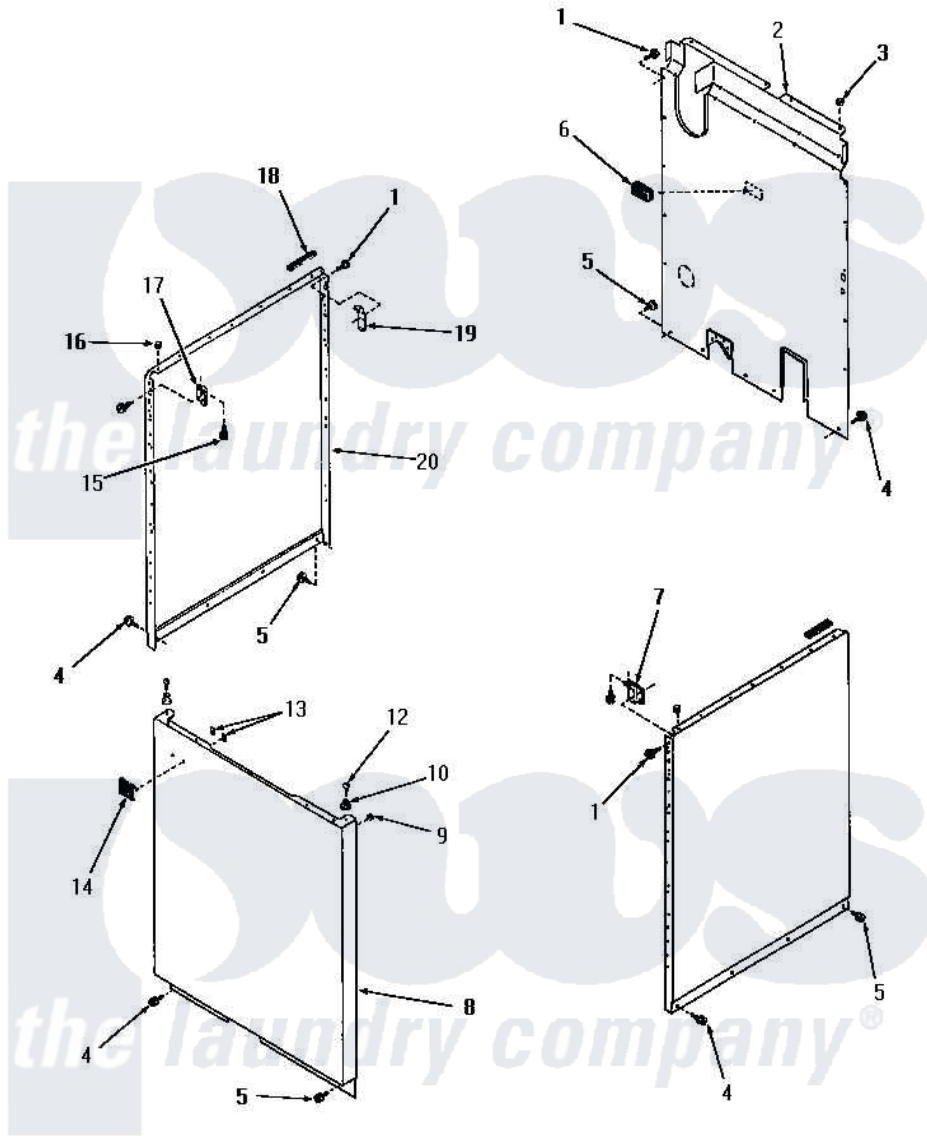

Amana FA3030 15 - PANELS

PANELS

Amana [Residential Amana FA3030 Washer Parts](#) Parts Diagram 15 - PANELS

[Click on the part number to view part](#)

Item	Original Part Number	Replaced By	Status	Part Description
1	51784		Not Available	SCREW,10B-16 X 1/2 HEX
2	24342GR		Not Available	REAR PANEL, GRAY
3	20387			Bumper
4	26592		Not Available	HEX HEAD SCREW
5	26415	27001200		Screw
6	23257		Not Available	PAD,BUMPER
7	26690		Not Available	BRACKET,HOLD DOWN-R.H.
8	24687W		Not Available	FRONT PANEL, WHITE
"	24687H		Not Available	FRONT PANEL, HARVEST GOLD
"	24687A		Not Available	FRONT PANEL, AVOCADO
"	24687C		Not Available	FRONT PANEL, COPPERTONE
9	20387			Bumper
10	23020		Not Available	MOUNT,PANEL
12	Q6535		Not Available	SCREW,10B-16 X 3/4 ROU
13	22161		Not Available	CLIP

14	22086	Not Available	MONOGRAM
15	23008		Screw, 10-24 X 3/4 Sems
16	21176		Bumper
17	26691	Not Available	BRACKET,HOLD DOWN-L.H.
18	80312		Bumper Pad
19	52487		Lug, Hold-Down
20	24336H	Not Available	SIDE PANEL, RIGHT OR LEFT, HAR
"	24336A	Not Available	SIDE PANEL, RIGHT OR LEFT, AVO
"	24336W	Not Available	xREPLACE
"	24336C	Not Available	SIDE PANEL, RIGHT OR LEFT, COP