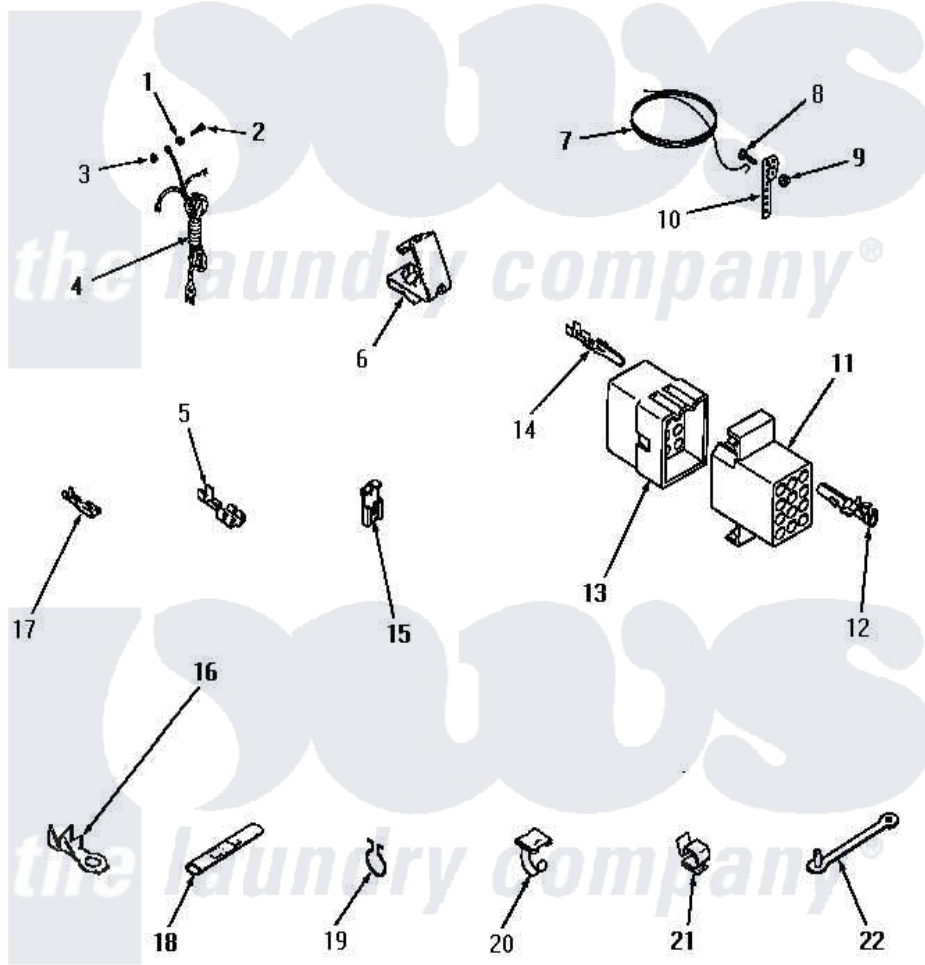

# Amana FA3030 16 - POWER CORD, WIRE & TERMINALS

## POWER CORD, WIRE AND TERMINALS

Amana [Residential Amana FA3030 Washer Parts](#) Parts Diagram 16 - POWER CORD, WIRE & TERMINALS  
 Click on the part number to view part

Item	Original Part Number	Replaced By	Status	Part Description
1	<a href="#">03815</a>			Lockwasher, No.10 Ext Shk
2	<a href="#">20267</a>			Screw, 10-24 X 3/8 Round
3	03673		Not Available	NUT
4	22660		Not Available	POWER CORD AND PLUG
5	Y00119		Not Available	SPADE TERMINAL(18 GAUGE) (1/4 INCH-(1) 18 GAUGE WIRE)
6	00158		Not Available	GROUND CLIP
7	Y21429		Not Available	GROUND WIRE
8	21431		Not Available	ROUND HEAD SCREW
9	Y20278		Not Available	LOCKWASHER
10	21430		Not Available	STRAP,GROUND
11	23042		Not Available	RECEPTACLE
"	Y23034	<a href="#">26163</a>		Receptacle, 9 Circuit
"	<a href="#">23036</a>			Receptacle, 12 Circuit
"	23038		Not Available	RECEPTACLE,15 CIRCUIT
"	23039	<a href="#">697780</a>		Receptacle,

12	Y00117	<a href="#">5011-XX</a>		093 Female Socket
13	23035		Not Available	PLUG,12 CIRCUIT
"	<a href="#">23033</a>			Plug, 9 Circuit
"	<a href="#">23037</a>			Plug, 15 Circuit
"	<a href="#">23041</a>			Plug, 6 Circuit
"	<a href="#">23040</a>			Plug-3 Circuit
14	<a href="#">Y00116</a>			Terminal, Pin-Male
15	<a href="#">Y00120</a>			Terminal, Flag-1/4 Fema
16	<a href="#">00110</a>			No.10 18 Gauge Wire
17	<a href="#">00112</a>			Terminal, Spade-3/16 Fe
18	21091		Not Available	CONNECTOR TWO 1/4 INCH MALE
19	<a href="#">51291</a>			Clip, Wire
20	21793		Not Available	CABLE CLIP
21	<a href="#">21036</a>			Clip, Cable
22	22837		Not Available	STRAP, WIRE