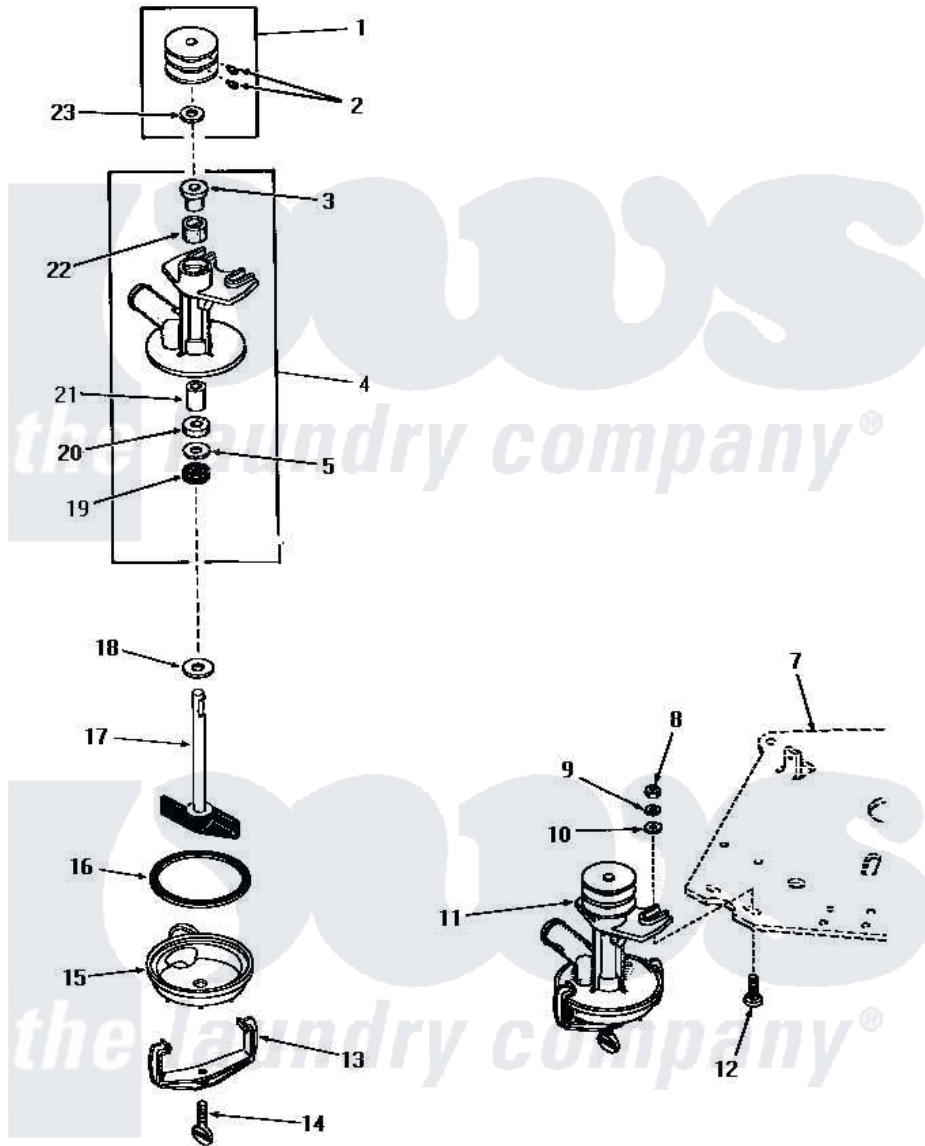

Amana FA3030 17 - PUMP ASSY

PUMP ASSEMBLY

Amana [Residential Amana FA3030 Washer Parts](#) Parts Diagram 17 - PUMP ASSY
 Click on the part number to view part

Item	Original Part Number	Replaced By	Status	Part Description
1	23770		Not Available	ASSY,PULLEY
2	02771			Screw, 1/4-20 x 3/8 Hex S
3	20072			Bearing
4	20763		Not Available	PUMP BODY
5	20093			Washer, 29/64 ID x 63/64 OD
7	Y00000000		Not Available	SEE NOTE MOUNTING PLATE
8	20275	27001225		Nut, Jam Mid Lock 1/4-20
9	03189			LoCkwasher, 1/4 Std-C P
10	20176			Washer, .2656 ID x 9/16 OD
11	25178		Not Available	ASSY,PUMP
12	24390			Bolt
13	20066			Clamp, Pump
14	20161			Screw, 5/16-18 X 1-1/16
15	04316		Not Available	BOTTOM,PUMP
16	20097		Not Available	GASKET
17	04372		Not Available	ASSY,IMPELLER

18	20099		Washer, .440idx1.125odx
19	20095		Seal
20	20094		Packing Material
21	20071		Bearing
22	26479		Wick
23	26919	Not Available	WASHER,PUMP PULLEY
NI	131P3		Kit, Pump Kt85