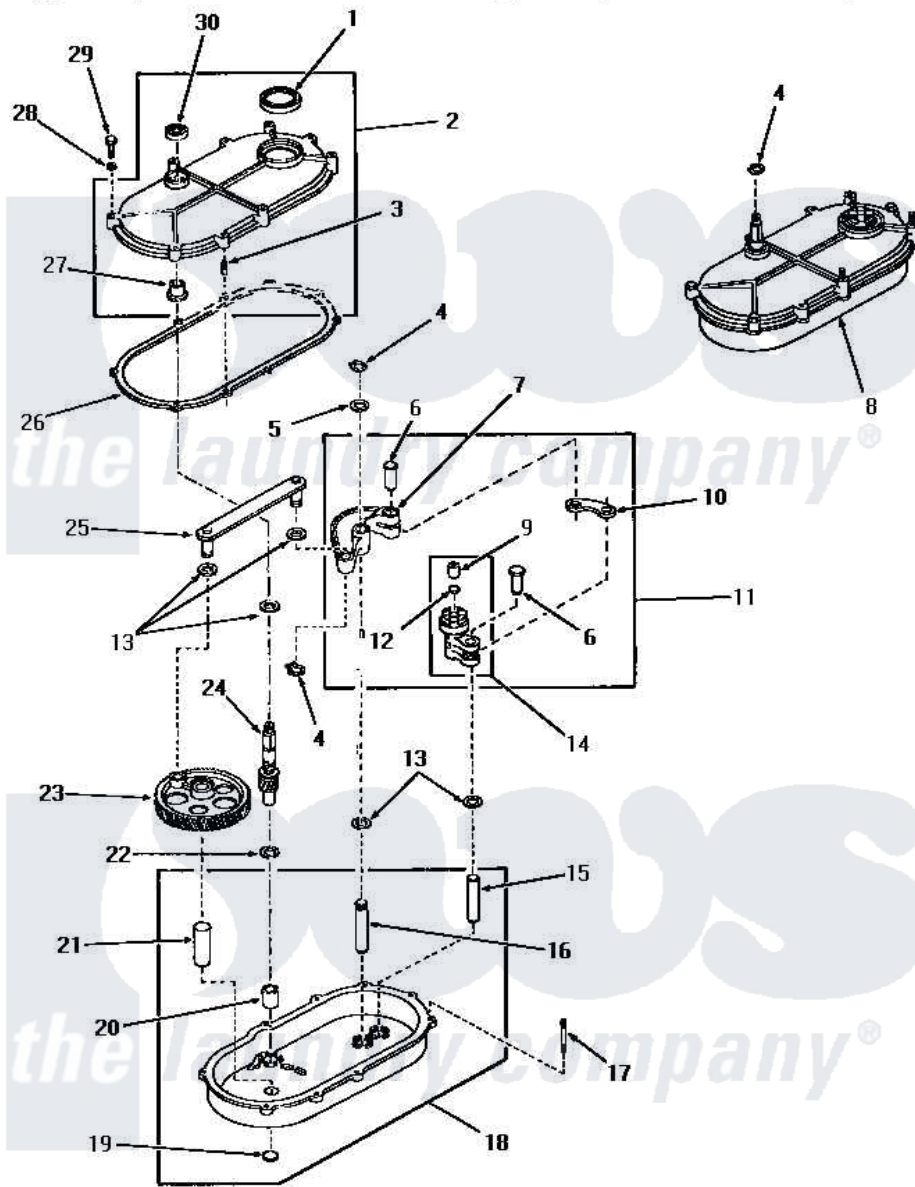

Amana FA3030 18 - TRANSMISSION ASSY

TRANSMISSION ASSEMBLY

Amana [Residential Amana FA3030 Washer Parts](#) Parts Diagram 18 - TRANSMISSION ASSY
 Click on the part number to view part

Item	Original Part Number	Replaced By	Status	Part Description
1	20199			Seal
2	20216		Not Available	ASSY,TRANSMISSION COVE
3	20197		Not Available	DOWEL PIN
4	23751			Ring, Retaining
5	20212	35092		Washer, 3628id X 1.00 X .056
6	01690			Pin, Link
7	05005	05005P		Assembly
8	23828			Assembly, Transmission
9	01711		Not Available	BEARING
10	Y04999		Not Available	LINK
11	20220			Assembly, Rocker Arm
12	Y02479			Disc, Expansion
13	01791			Washer, .626 X 1.125 X1
14	20219	30927P		Assembly Clutch Arm
15	01688		Not Available	PIN
16	24817		Not Available	PIN,ROCKER ARM

17	20155		Not Available	STUD,DOUBLE END 1/4-20
18	23927		Not Available	ASSY,TRANSMISSION xREPLACE
19	Y02769			Disc
20	01993			Bearing, 7/8odx5/8id
21	03477		Not Available	PIN
22	20198	41813		Csa 20198 20 4w 19 Deg Cc
23	02175		Not Available	GEAR,CRANK
24	23645			Pinion
25	03969	03969P		Rod Connecting
26	20059			Gasket
27	20082			Bearing
28	03189			LoCkwasher, 1/4 Std-C P
29	20257		Not Available	SCREW,1/4-20 X 1-1/4 H
30	20200			Seal
NI	02528	02528P		Grease Transmission Mobil 209