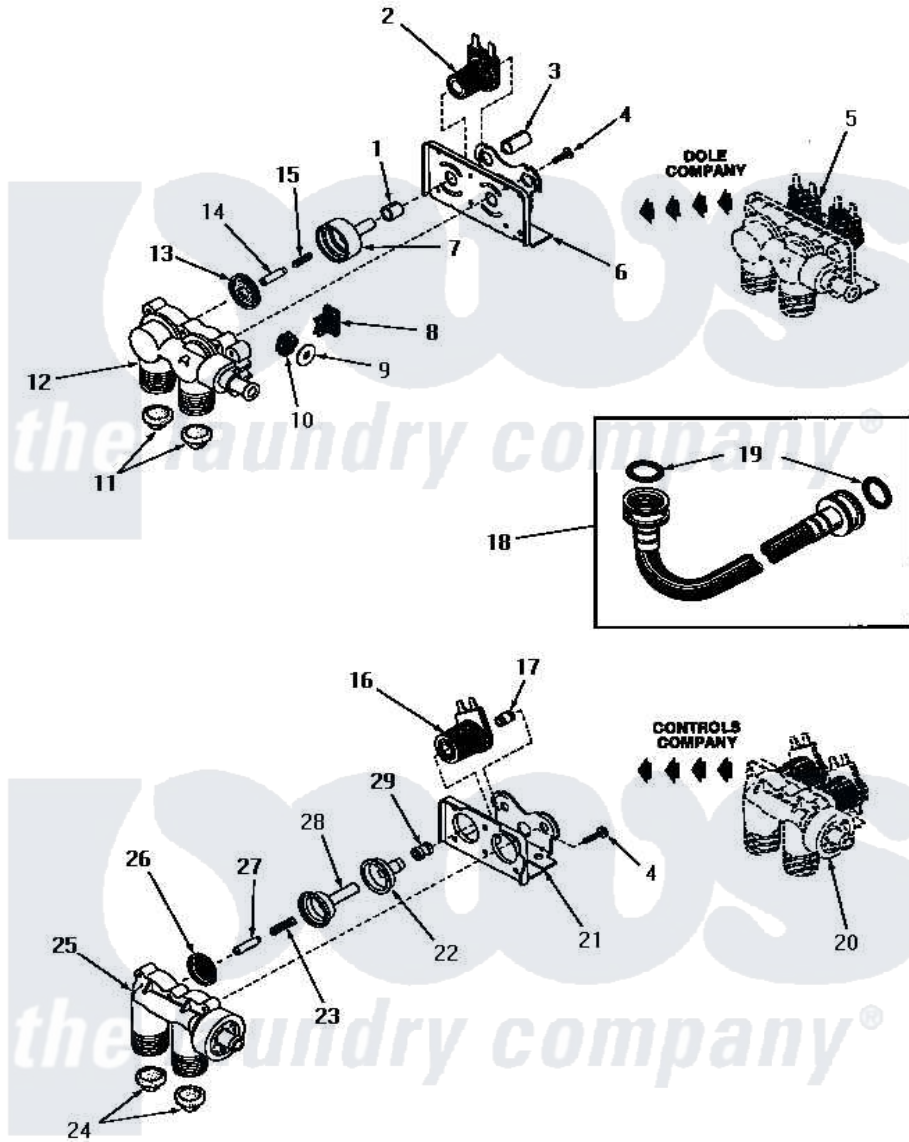

Amana FA3040 01 - 25832 & 25833 MIXING VALVE ASSEMBLIES

25832 and 25833 MIXING VALVE ASSEMBLIES

Amana [Residential Amana FA3040 Washer Parts](#) Parts Diagram 01 - 25832 & 25833 MIXING VALVE ASSEMBLIES
 Click on the part number to view part

Item	Original Part Number	Replaced By	Status	Part Description
1	24129		Not Available	SLEEVE,SHORT
2	24126	33930		Valve, Mixing
3	24128		Not Available	SLEEVE,LONG
4	25817C		Not Available	SCREW
5	Y00000000		Not Available	SEE NOTE MIXING VALVE ASSEMBLY
6	Y24127		Not Available	MOUNTING BRACKET
7	24130			Guide, Armature
8	Y24135		Not Available	PLUG,FLOW REGULATOR
9	23224G		Not Available	DIFFUSER
10	21187C		Not Available	REGULATOR,FLOW
11	24122	22002960		Strainer, Washer Inlet
12	24125			Body, Valve
13	24134		Not Available	DIAPHRAGM
14	24132		Not Available	ARMATURE
15	24131		Not Available	SPRING
16	24596A		Not Available	SOLENOID

17	25817M	Not Available	SOLENOID PLUG
18	20241	EZ20241	20 x 24 x 1 Filter 1 Metal Side
19	20290	Y013783	Washer, Inlet Hose
20	Y00000000	Not Available	SEE NOTE MIXING VALVE ASSEMBLY
21	25817B	Not Available	MOUNTING BRACKET
22	25817E	Not Available	SLEEVE, GUIDE xREPLACE
23	25817G	Not Available	SPRING
24	24122	22002960	Strainer, Washer Inlet
25	Y24124	Not Available	VALVE BODY
26	25817K	Not Available	DIAPHRAGM
27	25817H	Not Available	ARMATURE
28	25817F	Not Available	ARMATURE GUIDE
29	25817D	Not Available	SLEEVE ADAPTER