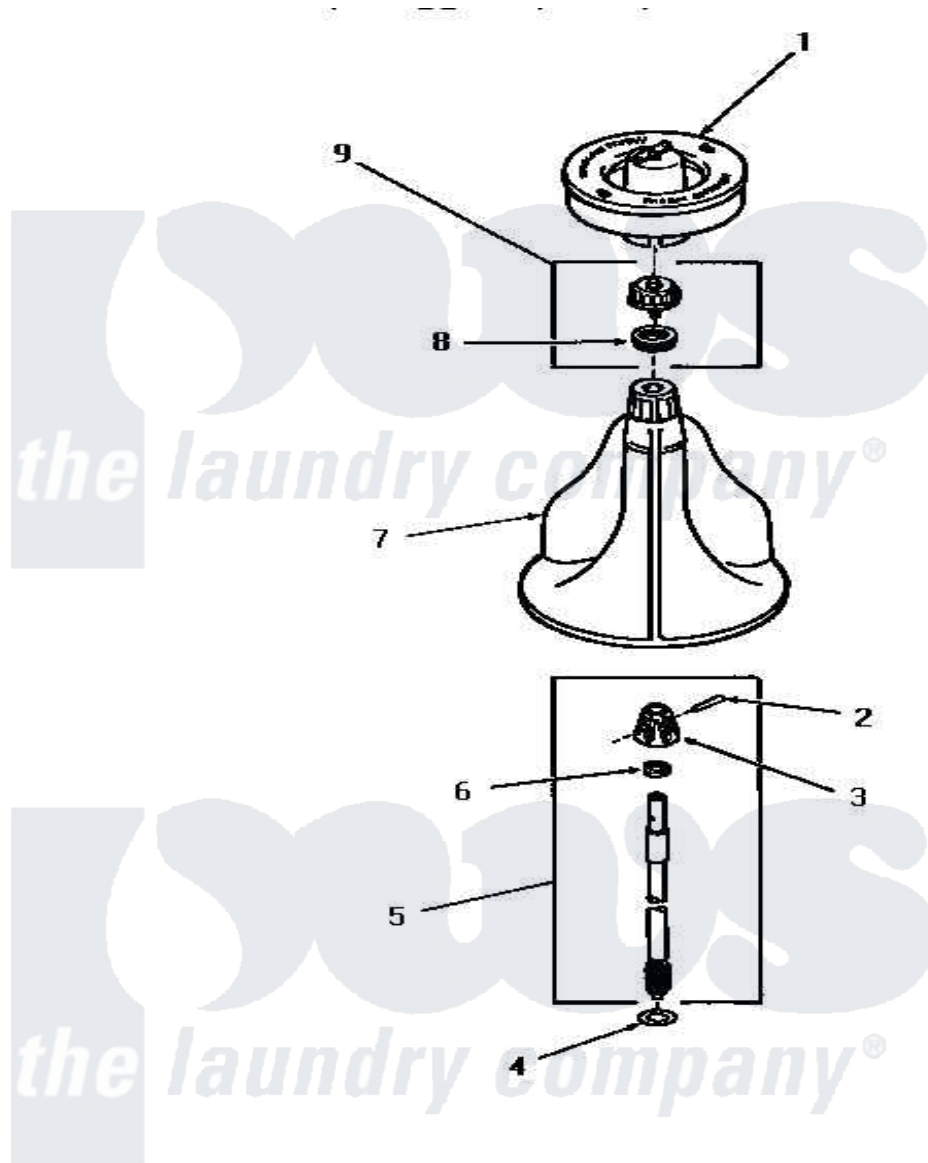

# Amana FA3040 04 - AGITATOR, SHAFT & FABRIC SOFTENER DISP

## AGITATOR, SHAFT AND FABRIC SOFTENER DISPENSER

Amana [Residential Amana FA3040 Washer Parts](#) Parts Diagram 04 - AGITATOR, SHAFT & FABRIC SOFTENER DISP  
 Click on the part number to view part

| Item | Original Part Number  | Replaced By                | Status        | Part Description                    |
|------|-----------------------|----------------------------|---------------|-------------------------------------|
| 1    | 23546                 |                            | Not Available | ASSY,DISPENSER-FAB-SOF              |
| 2    | <a href="#">20243</a> |                            |               | Pin, Taper                          |
| 3    | 20056                 |                            | Not Available | BLOCK, DRIVE                        |
| 4    | <a href="#">22135</a> |                            |               | Washer                              |
| 5    | 21751                 | <a href="#">21751P</a>     |               | Assyshaft                           |
| 6    | 20057                 | <a href="#">222T017P01</a> |               | Washer FIB 21/32 ID X 1156 OD X 1/8 |
| 7    | <a href="#">26006</a> |                            |               | Assembly, Agitator                  |
| 8    | <a href="#">21036</a> |                            |               | Clip, Cable                         |
| 9    | <a href="#">26015</a> |                            |               | Assembly, Cap And Ring-Agitator     |
| "    | <a href="#">26014</a> |                            |               | Assembly, Cap And Ring-Agitator     |