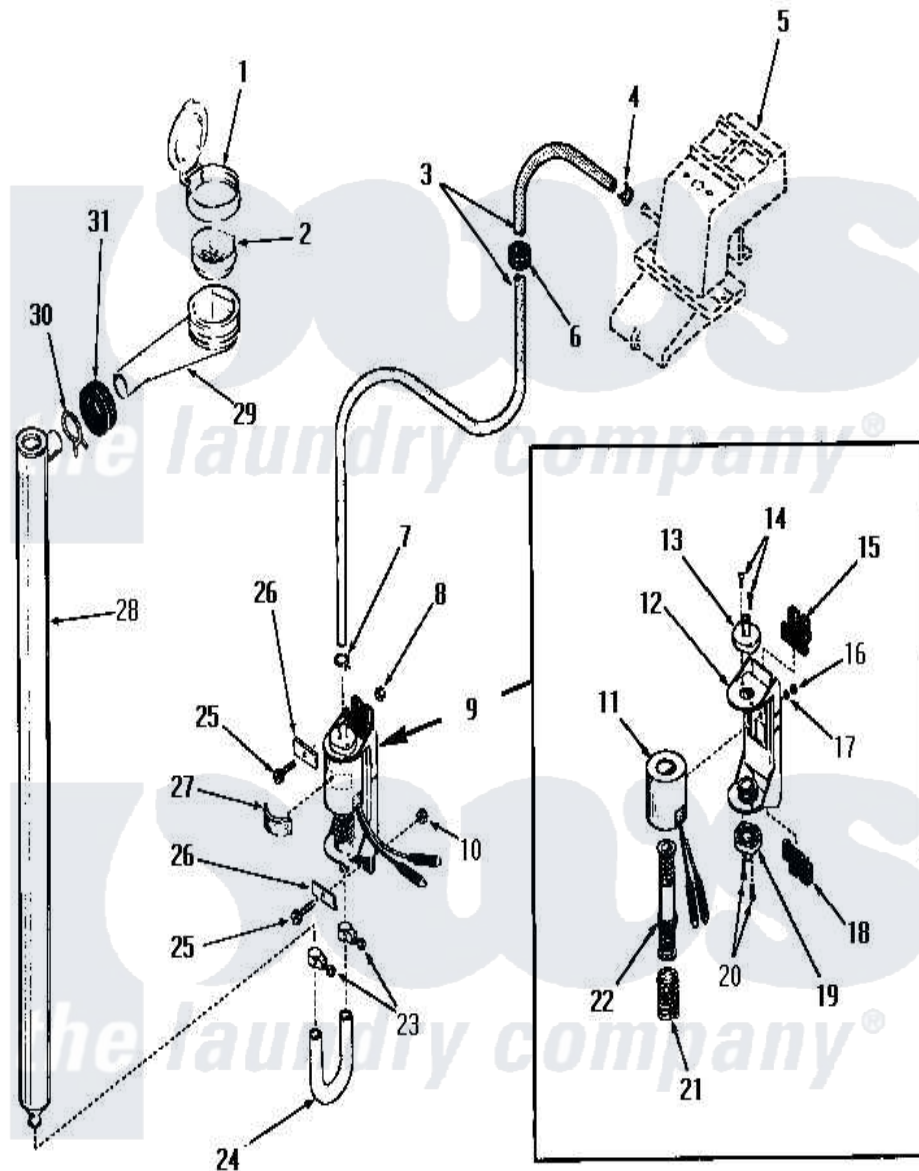

Amana FA3040 05 - BLEACH DISPENSER

Amana [Residential Amana FA3040 Washer Parts](#) Parts Diagram 05 - BLEACH DISPENSER
 Click on the part number to view part

Item	Original Part Number	Replaced By	Status	Part Description
1	22484		Not Available	BLEACH LID
2	21984			Cover, Dispenser
3	22300		Not Available	HOSE
4	23410		Not Available	HOSE CLAMP
5	Y00000000		Not Available	SEE NOTE WATER INLET
6	22299		Not Available	GROMMET
7	22295		Not Available	HOSE CLAMP
8	22001			Nut, 10-24 Nylon Hex BR
9	22337			Pump, Bleach
10	22001			Nut, 10-24 Nylon Hex BR
11	22337B		Not Available	COIL AND FRAME
12	22337A		Not Available	BASE
13	22337E		Not Available	HOSE CONNECTOR
14	51356		Not Available	SCREW,6-32 X 5/16 RD H
15	22337F		Not Available	ISOLATION MOUNT
16	22337G		Not Available	NUT

17	21735	Not Available	LOCKWASHER,No.10 INTSHKP
18	22337F	Not Available	ISOLATION MOUNT
19	22337E	Not Available	HOSE CONNECTOR
20	51356	Not Available	SCREW,6-32 X 5/16 RD H
21	22337D	Not Available	SPRING
22	22337C	Not Available	ARMATURE AND VALVE
23	24604	Not Available	HOSE CLAMP
24	22302	Not Available	HOSE
25	25989	Not Available	HEX HEAD SCREW
26	Y22287	Not Available	BLEACH PUMP BRACKET
27	25220	Not Available	BUMPER
28	22303	Not Available	TUBE,BLEACH
29	22377	Not Available	DISPENSER xREPLACE
30	Y03640	Not Available	CLAMP
31	20118	Not Available	GROMMET,1982 INV