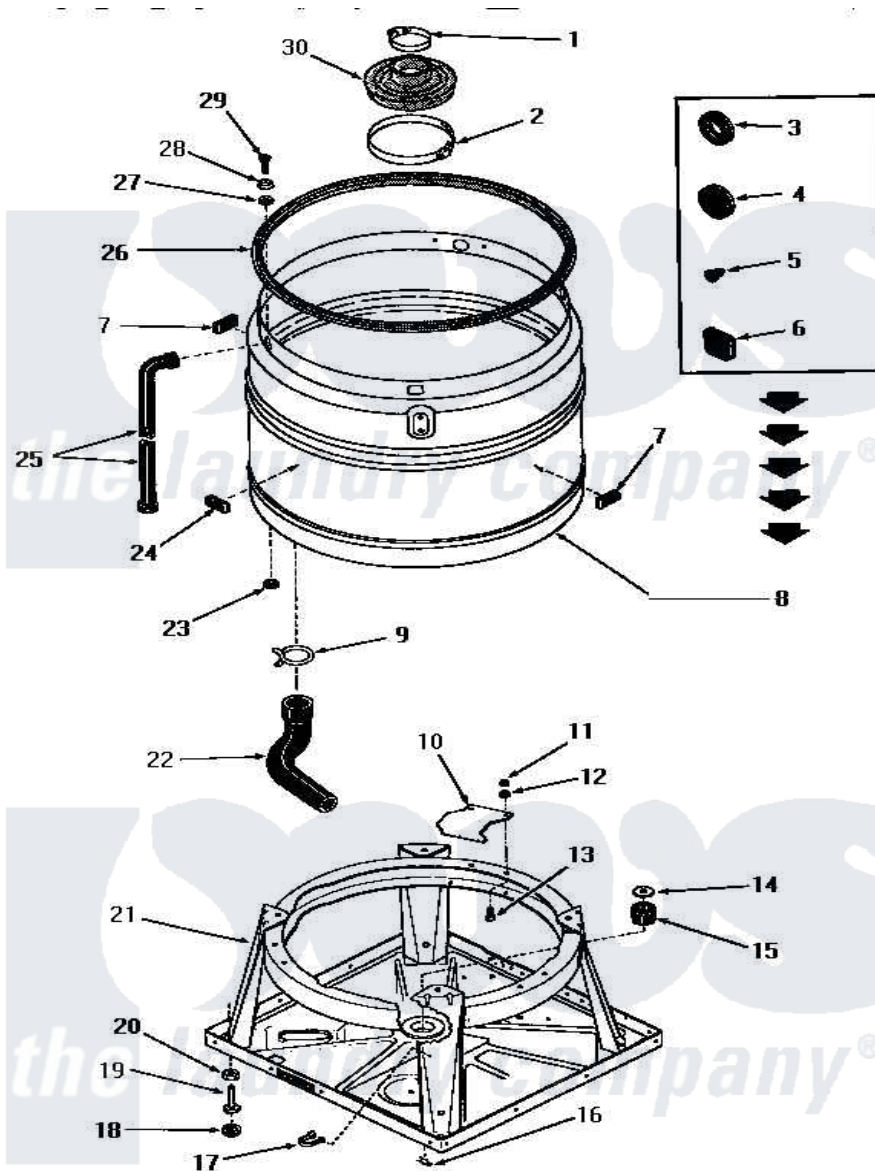

Amana FA3040 06 - BOOT, CHASSIS & DRAIN TUB

BOOT, CHASSIS AND DRAIN TUB

Amana [Residential Amana FA3040 Washer Parts](#) Parts Diagram 06 - BOOT, CHASSIS & DRAIN TUB
 Click on the part number to view part

Item	Original Part Number	Replaced By	Status	Part Description
1	20107			Upper Clamp
2	20108	F200201		Clamp Hose #56
3	20118		Not Available	GROMMET,1982 INV
4	20305	20-305		Sizzle Do Not Ship Ups
5	21393	21-393		Piezo Sounder
6	21651			Grommet
7	23258			Pad, Bumper
8	26034M		Not Available	ASSY,SPLASH TUB
9	10108			Seal
10	21905			Plate, Snubber
11	20275	27001225		Nut, Jam Mid Lock 1/4-20
12	03189			LoCkwasher, 1/4 Std-C P
13	02422			Screw, 1/4-20 X 1/2 HeX
14	20162		Not Available	SPACER
15	20195		Not Available	GROMMET
16	26012	2-6012		Blower Wheel

17	22837		Not Available	STRAP,WIRE
18	21749	40016001		Foot, Rubber
19	20409	22003428		Leg, Adjustable
20	Y21899	40038101		Nut, Leg
21	26028			Assembly, Chassis xReplace
22	25112			Hose
23	20115			Grommet
24	23257		Not Available	PAD,BUMPER
25	22818		Not Available	HOSE
26	21233		Not Available	GASKET
27	20112			Grommet
28	20111			Washer
29	20259		Not Available	SCREW
30	20129		Not Available	BOOT