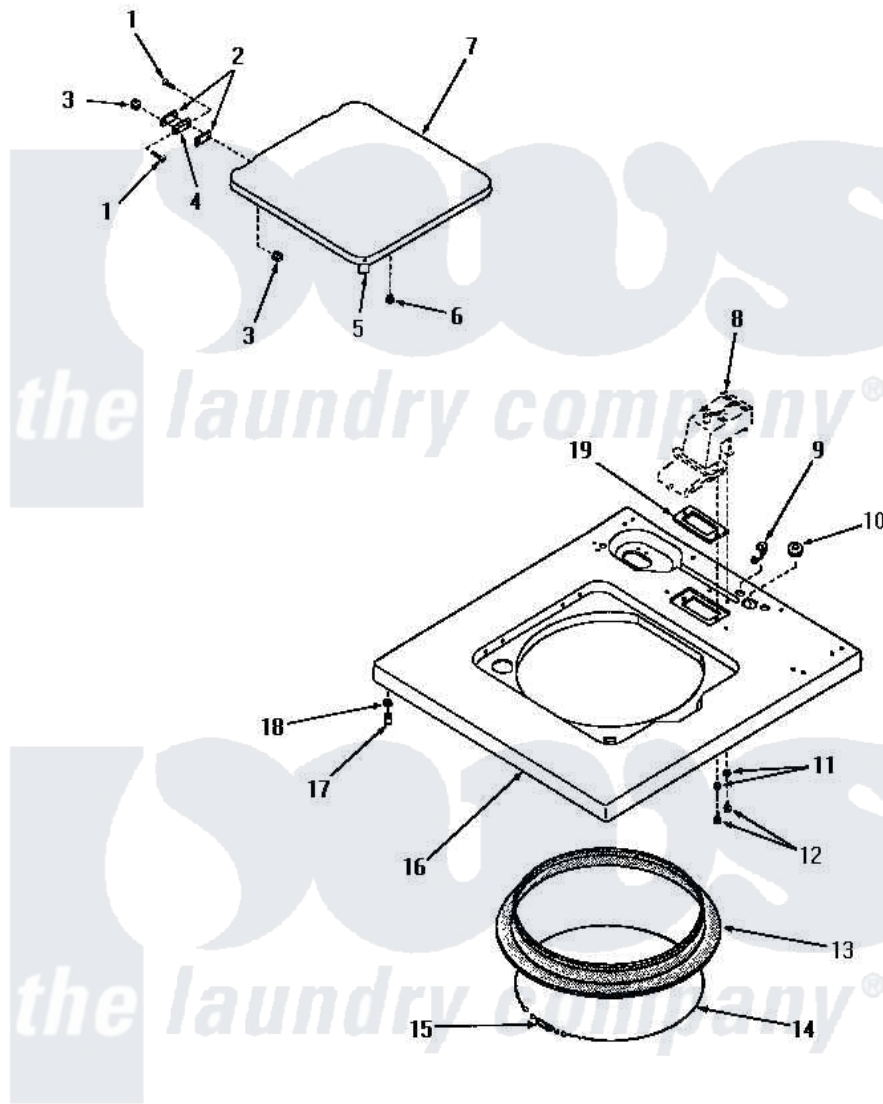

# Amana FA3040 07 - CABINET TOP & LOADING DOOR

**CABINET TOP AND LOADING DOOR**

Amana [Residential Amana FA3040 Washer Parts](#) Parts Diagram 07 - CABINET TOP & LOADING DOOR  
 Click on the part number to view part

Item	Original Part Number	Replaced By	Status	Part Description
1	<a href="#">22649</a>			Screw, 8-32 X 13/32 FI
2	<a href="#">21584</a>			Gasket
3	<a href="#">21752</a>			Nut, 8-32 Hex Brilock
4	<a href="#">21583</a>			Hinge
5	25217	<a href="#">R0603504</a>		Actuator, Door Switch
6	<a href="#">21176</a>			Bumper
7	22271A		Not Available	LOADING DOOR, AVOCADO
"	22271H		Not Available	LOADING DOOR, HARVEST GOLD
"	22271W		Not Available	LOADING DOOR, WHITE
"	22271C		Not Available	LOADING DOOR, COPPERTONE
8	Y00000000		Not Available	SEE NOTE WATER INLET
9	21903	<a href="#">211881</a>		Grommet, Cord Part Not Used-Gas Models Only
10	20118		Not Available	GROMMET,1982 INV
11	<a href="#">20493</a>			Washer, 11/64 ID x 3/8 OD

12	52150	<a href="#">489464</a>	Screw
13	<a href="#">25277</a>		Guard, Rim
14	22352	Not Available	RETAINER,WIRE
15	20791	Not Available	SPRING
16	25829H	Not Available	CABINET TOP, HARVEST GOLD
"	25829W	Not Available	CABINET TOP, WHITE
"	25829C	Not Available	CABINET TOP, COPPERTONE
"	25829A	Not Available	CABINET TOP, AVOCADO
17	23007	Not Available	CAGED NUT
18	24861	Not Available	LOCKWASHER,.448X.789SH
19	23255	Not Available	GASKET