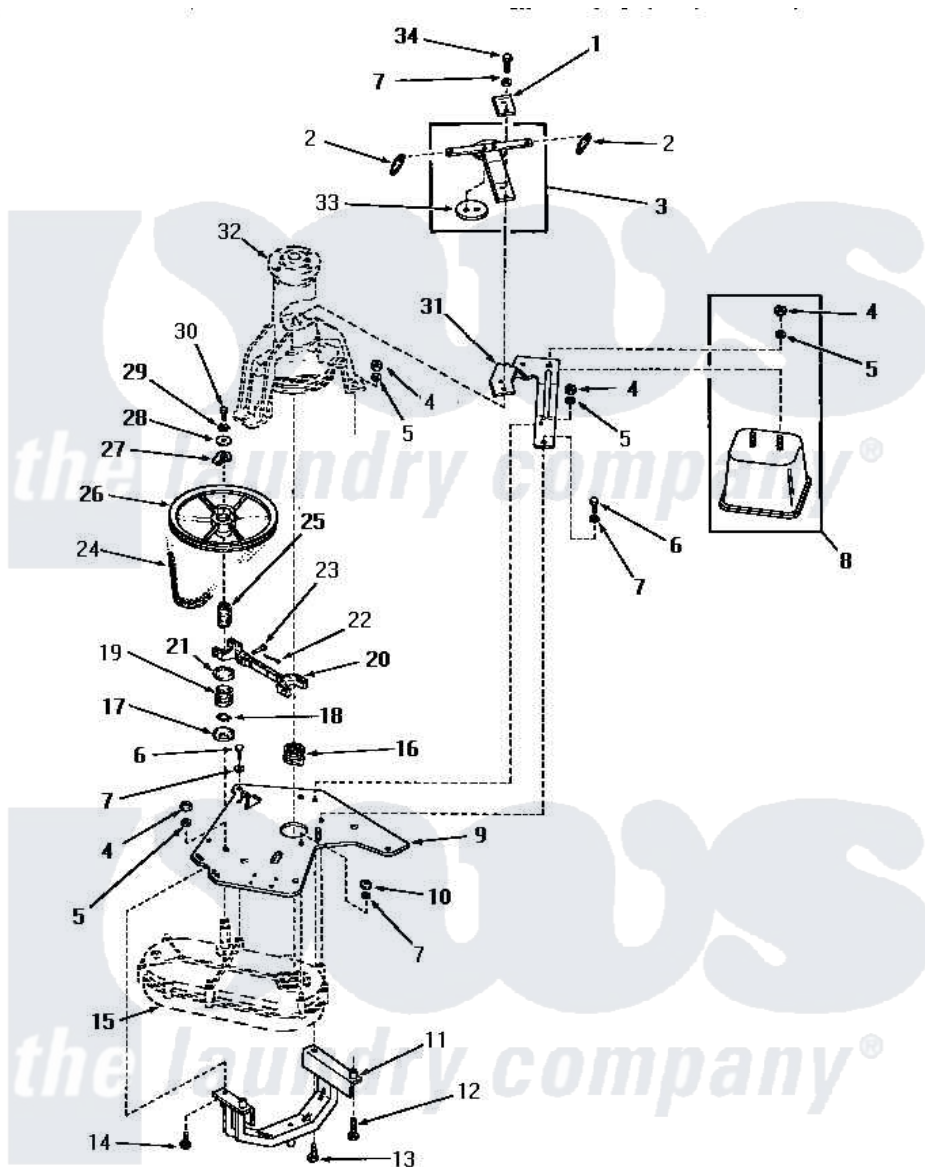

# Amana FA3040 08 - CBAL WEIGHT, BRKT, MTG PLT & TRANS

**COUNTERBALANCE WEIGHT, BRACKET,  
MOUNTING PLATE AND TRANSMISSION BELT**

Amana [Residential Amana FA3040 Washer Parts](#) Parts Diagram 08 - CBAL WEIGHT, BRKT, MTG PLT & TRANS  
 Click on the part number to view part

Item	Original Part Number	Replaced By	Status	Part Description
1	<a href="#">22614</a>			Plate, Support
2	<a href="#">23632</a>			Spring
3	<a href="#">20168</a>			Assembly, Snubber
4	20274	<a href="#">62739</a>		Nut, Lock
5	<a href="#">20277</a>			Lockwasher, 3/8 Std X 3
6	<a href="#">20264</a>			Screw, 1/4-20 X 2 HeX H
7	<a href="#">03189</a>			LoCkwasher, 1/4 Std-C P
8	25230		Not Available	COUNTERBALANCE WEIGHT
9	24749		Not Available	MOUNTING PLATE
10	20275	<a href="#">27001225</a>		Nut, Jam Mid Lock 1/4-20
11	22702		Not Available	ASSY,YOKE & SLEEVE
12	Y22688		Not Available	SCREW,CAP-3/8-16X1-1/4
13	20255		Not Available	SCREW,3/8-16 X 1 HEX H
14	22687		Not Available	SCREW
15	Y00000000		Not Available	SEE NOTE TRANSMISSION ASSEMBLY
16	<a href="#">23647</a>			Jaw

17	26611	Not Available	RETAINER,SPRING-LOWER
18	<a href="#">23751</a>		Ring, Retaining
19	<a href="#">26609</a>		Spring
20	<a href="#">23732</a>		Assembly, Shifter Fork
21	<a href="#">26610</a>		Retainer, Spring-Upper
22	<a href="#">20248</a>		Pin, Cotter
23	23718	Not Available	PIN,SHIFTER
24	<a href="#">23758</a>		Belt
25	<a href="#">23644</a>		Hub
26	23773	Not Available	ASSY,PULLEY-TRANSMISSI
27	<a href="#">23643</a>		Pulley Stop
28	23716	Not Available	WASHER
29	Y03421	Not Available	LOCKWASHER
30	<a href="#">02422</a>		Screw, 1/4-20 X 1/2 HeX
31	25139	Not Available	BRACKET
32	Y00000000	Not Available	SEE NOTE MAIN BEARING
33	20453	Not Available	DISC,FRICITION
34	24233	Not Available	SCREW,CAP-1/4-20 X 3/4
NI	<a href="#">03200</a>		A-D Drive Lubricant
"	285P3	<a href="#">23911</a>	Kit Spring