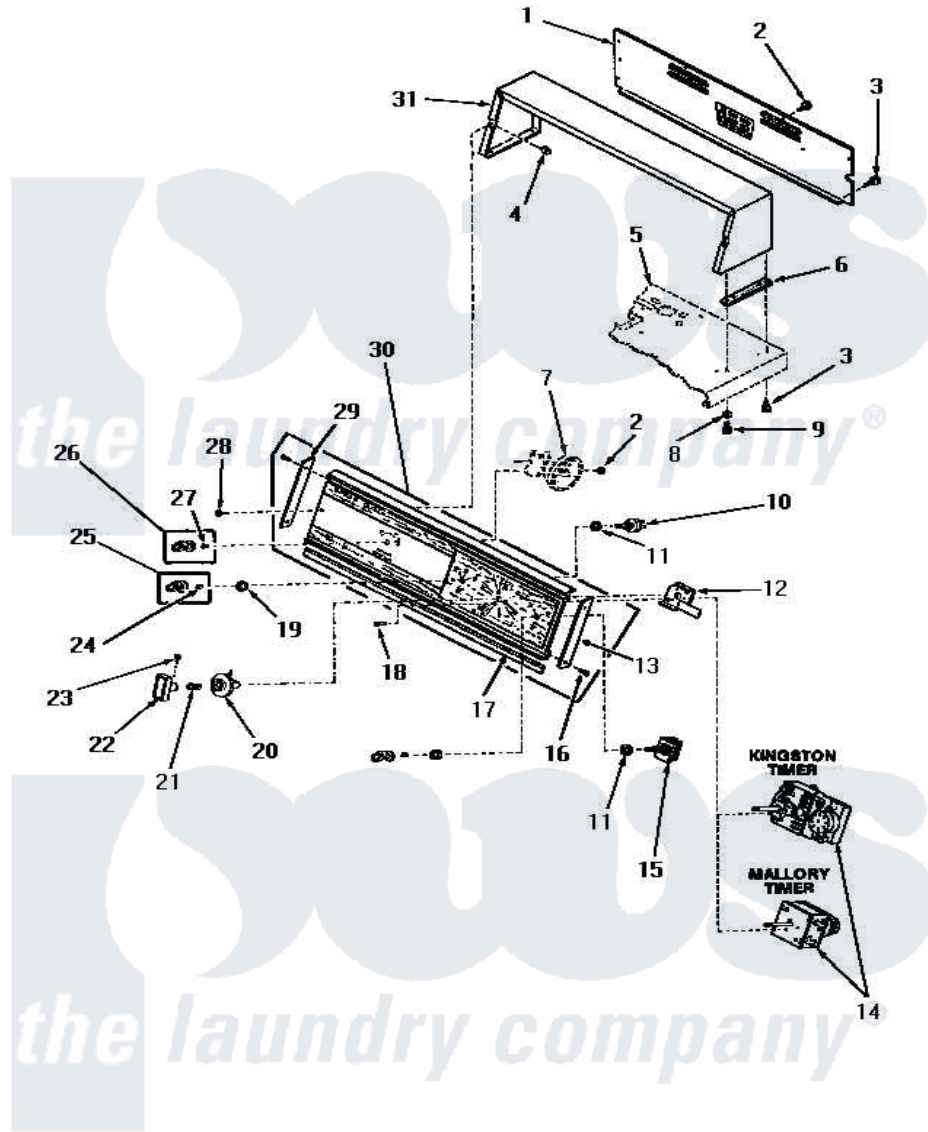

Amana FA3040 09 - CONTROL PANEL, CONTROL HOOD & CONTROLS

CONTROL PANEL, CONTROL HOOD AND CONTROLS

Amana Residential Amana FA3040 Washer Parts Parts Diagram 09 - CONTROL PANEL, CONTROL HOOD & CONTROLS

[Click on the part number to view part](#)

Item	Original Part Number	Replaced By	Status	Part Description
1	22890GR		Not Available	CONTROL HOOD REAR COVER, GRAY
2	23222	3177991		Screw
3	25724		Not Available	HEX HEAD SCREW
4	54038			NUT, Speed U-Type
5	Y00000000		Not Available	SEE NOTE CABINET TOP
6	23028		Not Available	GASKET,CONTROL BOX END
7	Y00000000		Not Available	SEE NOTE PRESSURE SWITCH
8	20493			Washer, 11/64 ID x 3/8 OD
9	52150	489464		Screw
10	21300		Not Available	SWITCH,TEMPERATURE
11	91176			Lockwasher, 3/8 Intshkp
12	26952		Not Available	SPACER
13	25073		Not Available	END CAP, RIGHT
14	26410		Not Available	TIMER

24	23392	Not Available	CLIP FOR 26816 KNOB
25	24291		Assembly, Knob
27	23392	Not Available	CLIP FOR 26816 KNOB
28	25232	Not Available	SCREW,8AB-18X7/8 OVAL
29	25072	Not Available	END CAP, LEFT
30	26100	Not Available	CONTROL PANEL
31	22881W	Not Available	CONTROL HOOD, WHITE
"	22881H	Not Available	CONTROL HOOD, HARVEST GOLD
"	22881A	Not Available	CONTROL HOOD, AVOCADO
"	22881L	Not Available	CONTROL HOOD, ALMOND