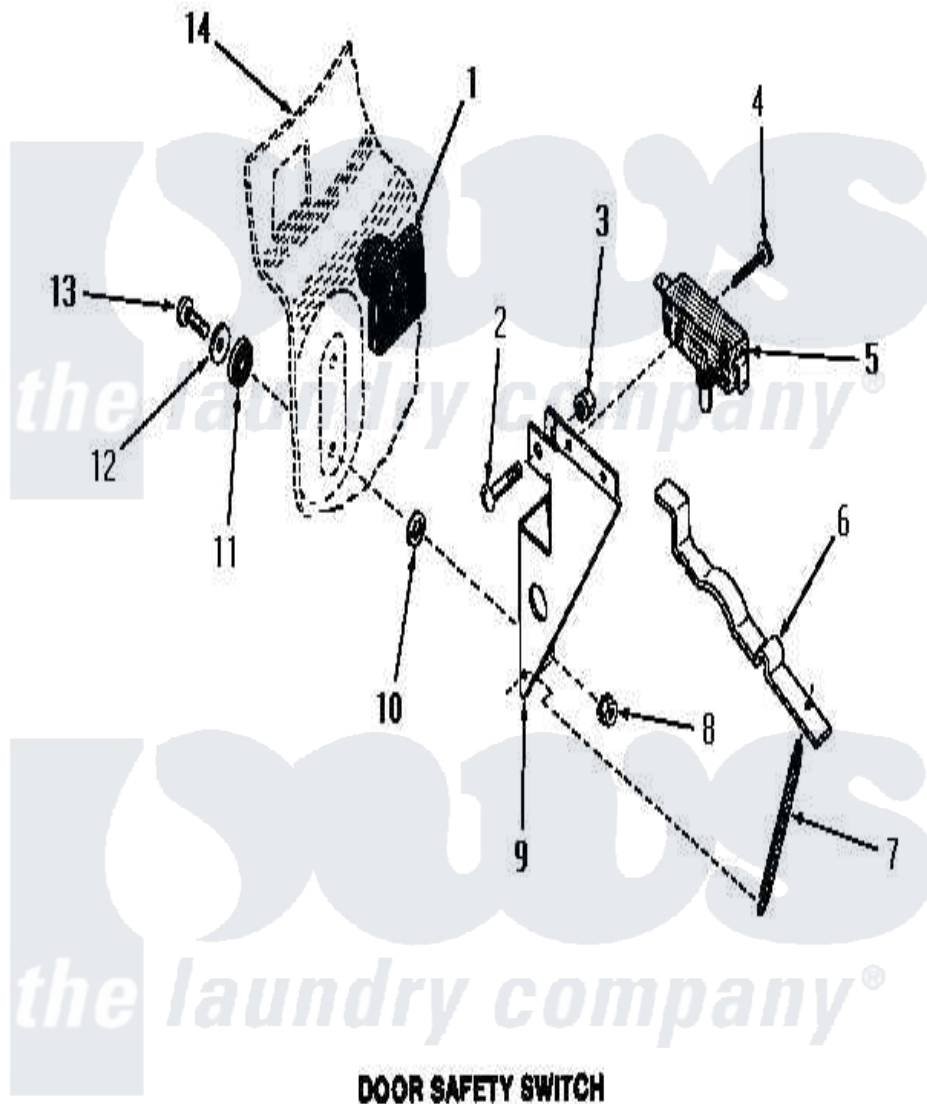

# Amana FA3040 10 - DOOR SAFETY SWITCH

**DOOR SAFETY SWITCH**

Amana [Residential Amana FA3040 Washer Parts](#) Parts Diagram 10 - DOOR SAFETY SWITCH  
 Click on the part number to view part

Item	Original Part Number	Replaced By	Status	Part Description
1	<a href="#">23591</a>			Diaphragm
2	Y02370		Not Available	SCREW,10-24X15/16 HEX
3	<a href="#">22001</a>			Nut, 10-24 Nylon Hex BR
4	<a href="#">51783</a>			Screw, 6b-20 X 7/8 HeX
5	23540		Not Available	SWITCH
6	23592		Not Available	ARM
7	26766		Not Available	SPRING
8	23951	<a href="#">M0282009</a>		Nut
9	22783		Not Available	BRACKET
10	21735		Not Available	LOCKWASHER,No.10 INTSHKP
11	02928		Not Available	WASHER
12	20492	<a href="#">M0270504</a>		Washer
13	<a href="#">21081</a>			Screw, 10-24 X 1/2 RD H
14	Y00000000		Not Available	SEE NOTE DRAIN TUB