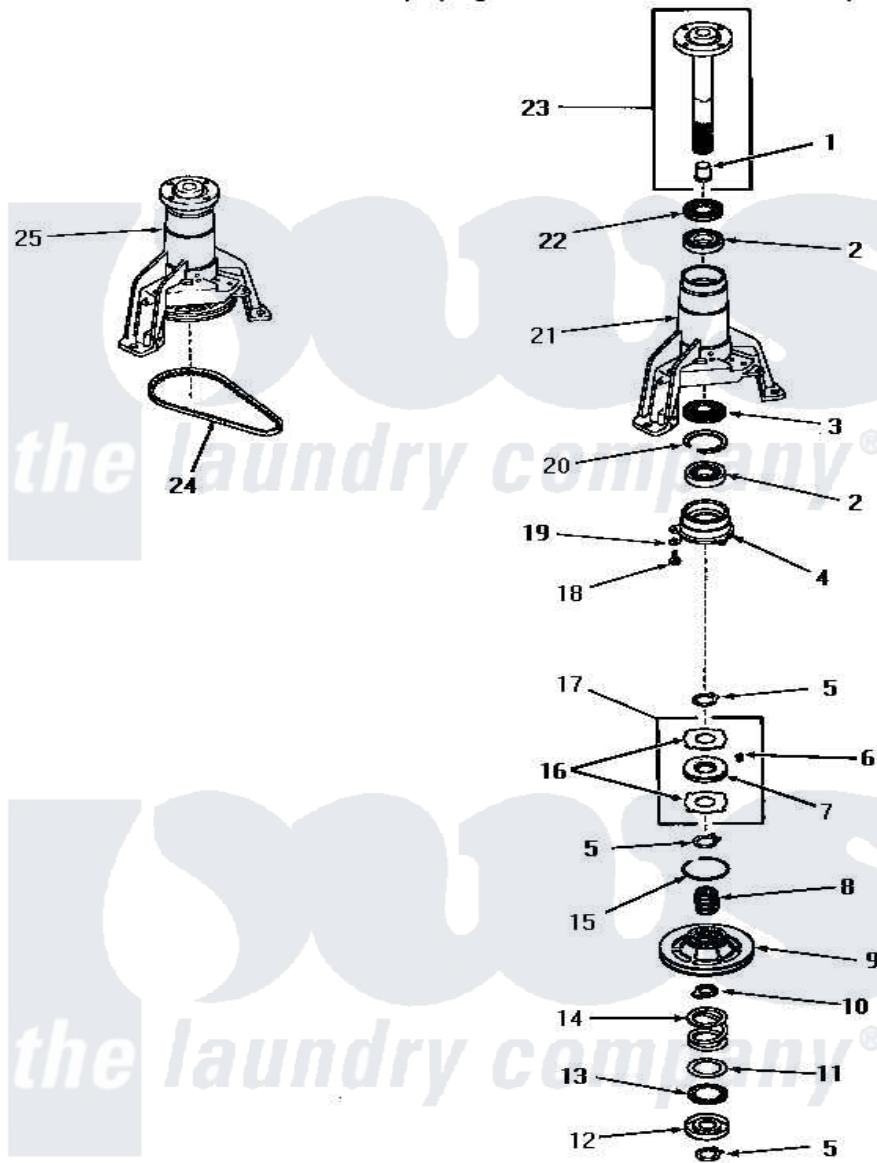

Amana FA3040 12 - MAIN BEARING ASSY & SPIN BELT

MAIN BEARING ASSEMBLY AND SPIN BELT

Amana [Residential Amana FA3040 Washer Parts](#) Parts Diagram 12 - MAIN BEARING ASSY & SPIN BELT
 Click on the part number to view part

Item	Original Part Number	Replaced By	Status	Part Description
1	25854			Bearing
2	20012			Bearing
3	26247			Slinger, Water
4	23639			Retainer
5	23724			Ring, Retaining
6	24500			Clip, Spring
7	23708			Assembly, Brake Disk
8	23634		Not Available	HUB
9	24690			Assembly, Spin Pulley
10	23635		Not Available	STOP
11	23722			Race, Bearing
12	23640			Retainer
13	23721		Not Available	BEARING, NEEDLE
14	23723			Spring
15	Y23720		Not Available	RING, SNAP
16	23637		Not Available	DISC, BRAKE

17	24599		Assembly, Brake Disk
18	02422		Screw, 1/4-20 X 1/2 HeX
19	02431		Lockwasher, 1/4 Ext Shk
20	20084	Not Available	RING,RETAINING
21	25979	Not Available	HOUSING,MAIN BEARING
22	Y21659	Not Available	SEAL
23	23731		Assembly, Spin Shaft
24	23759	Not Available	BELT
25	26018		AsseMbly, Bearing Housing-M
NI	03200		A-D Drive Lubricant