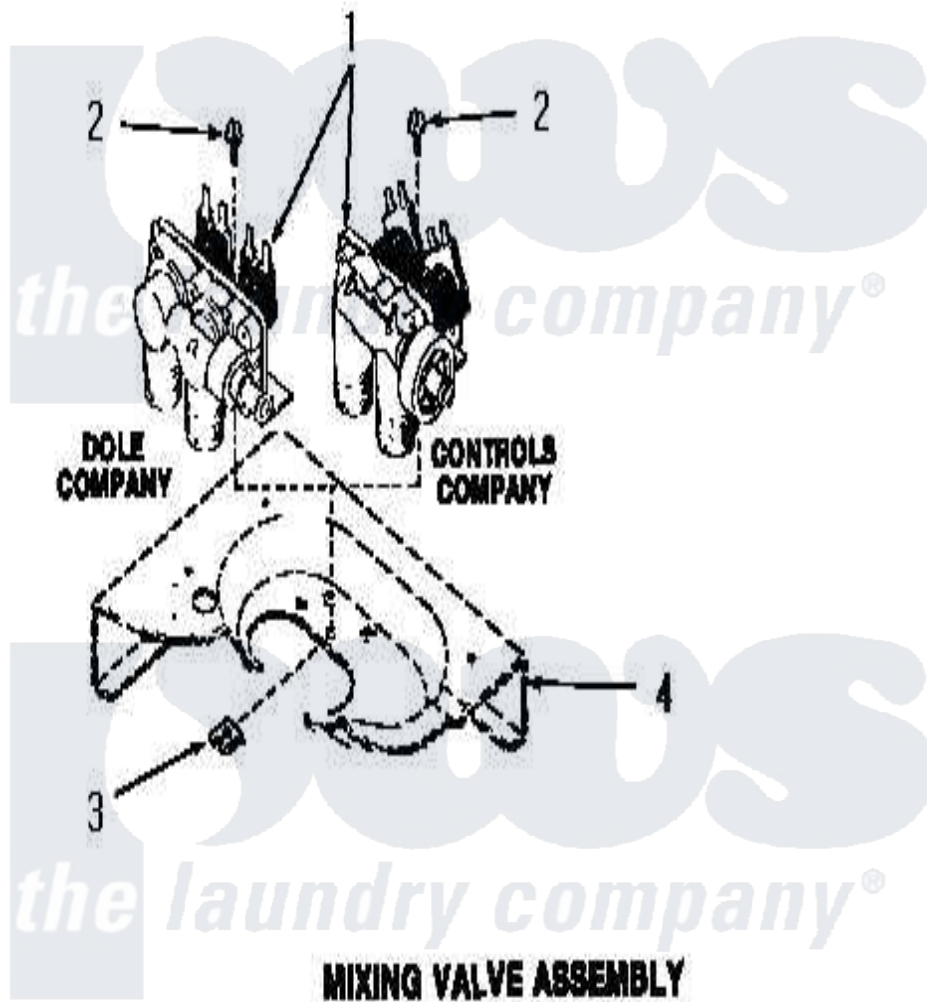

# Amana FA3040 13 - MIXING VALVE ASSY

Amana Residential Amana FA3040 Washer Parts Parts Diagram 13 - MIXING VALVE ASSY  
Click on the part number to view part

Item	Original Part Number	Replaced By	Status	Part Description
1	<a href="#">25833</a>			Valve, Mixing
2	23962	<a href="#">W10116760</a>		Screw
3	23277		Not Available	NUT,SPEED
4	Y00000000		Not Available	SEE NOTE CABINET TOP