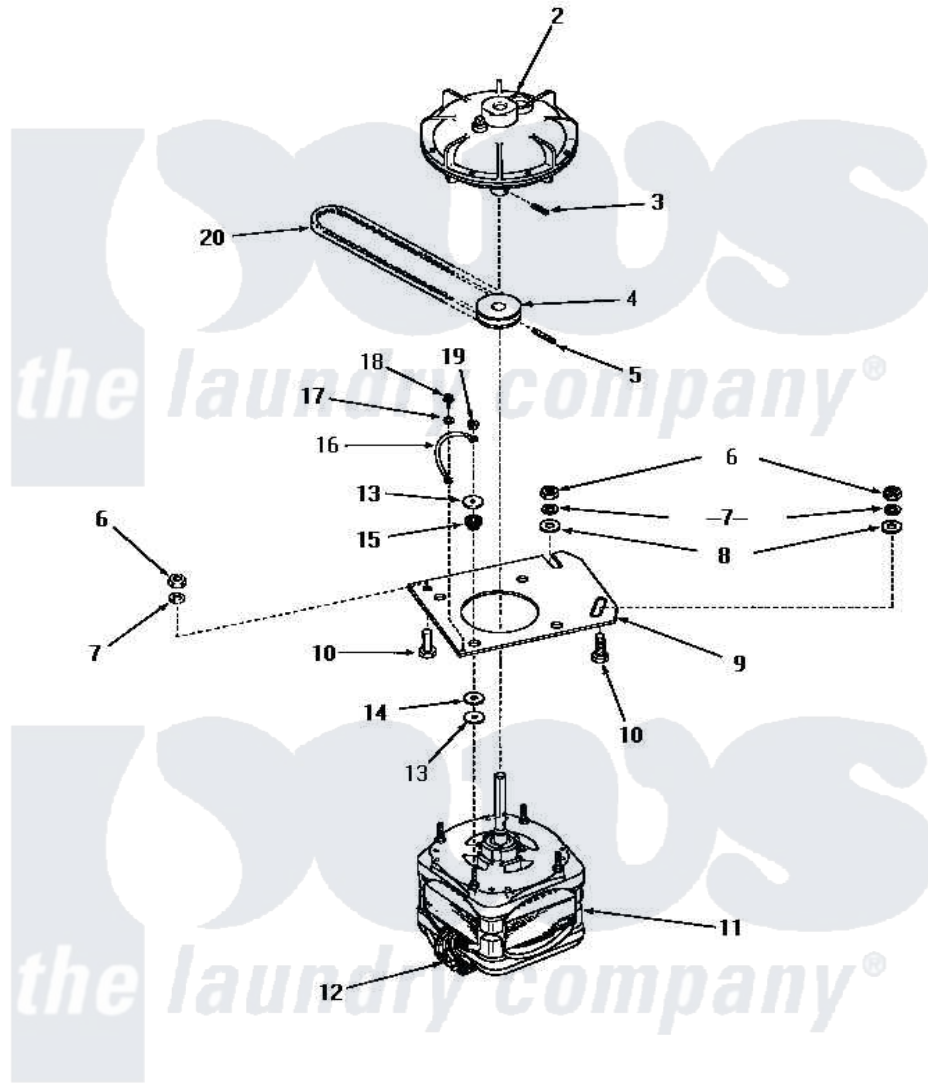

# Amana FA3040 14 - MOTOR, FLUID DRIVE & PUMP BELT

**MOTOR, FLUID DRIVE AND PUMP BELT**

Amana [Residential Amana FA3040 Washer Parts](#) Parts Diagram 14 - MOTOR, FLUID DRIVE & PUMP BELT  
 Click on the part number to view part

Item	Original Part Number	Replaced By	Status	Part Description
2	<a href="#">24706</a>			Assembly, Fluid Drive
3	24703		Not Available	PIN,ROLL
4	<a href="#">26116</a>			Pulley, Drive
5	<a href="#">23750</a>			Pin, Roll
6	20274	<a href="#">62739</a>		Nut, Lock
7	<a href="#">20277</a>			Lockwasher, 3/8 Std X 3
8	<a href="#">20279</a>			Washer, 13/32 ID x 13/16 OD
9	23769		Not Available	PLATE,MOUNTING
10	20255		Not Available	SCREW,3/8-16 X 1 HEX H
11	24725		Not Available	MOTOR, ONE SPEED, 120V, 60 HZ.
12	<a href="#">Y24149</a>			Switch, Motor
"	24140		Not Available	SWITCH,MOTOR
13	20103	<a href="#">M0270519</a>		Washer
14	<a href="#">20104</a>			Washer
15	20102		Not Available	WASHER
16	25484		Not Available	GROUND WIRE

17	21735	Not Available	LOCKWASHER,No.10 INTSHKP
18	<a href="#">20530</a>		Screw, 10-24 x 3/8 Hex
19	<a href="#">23604</a>		Nut, Hex 10-32 Lock
20	23759	Not Available	BELT
NI	20299	Not Available	FLUID DRIVE FLUID-BULK