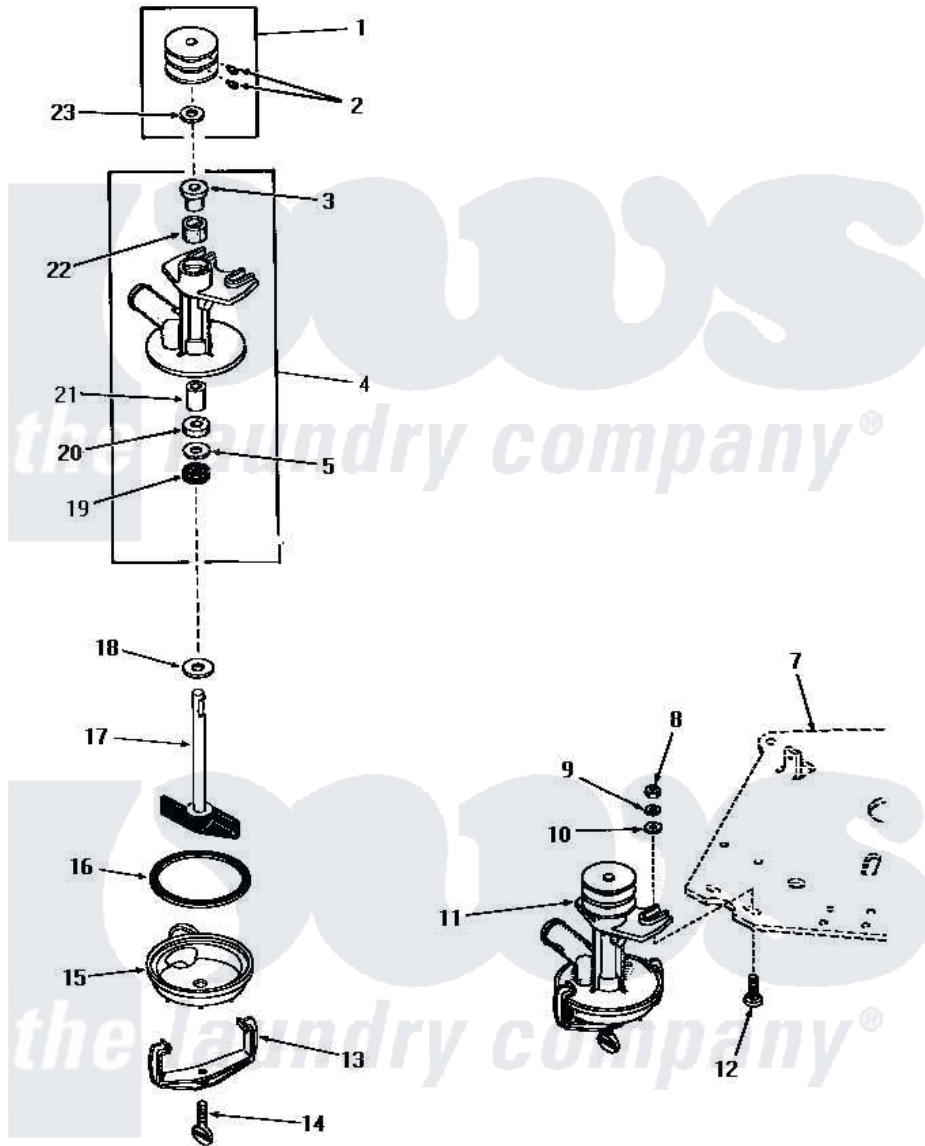

Amana FA3040 17 - PUMP ASSY

PUMP ASSEMBLY

Amana [Residential Amana FA3040 Washer Parts](#) Parts Diagram 17 - PUMP ASSY

[Click on the part number to view part](#)

Item	Original Part Number	Replaced By	Status	Part Description
1	23770		Not Available	ASSY,PULLEY
2	02771			Screw, 1/4-20 x 3/8 Hex S
3	20072			Bearing
4	20763		Not Available	PUMP BODY
5	20093			Washer, 29/64 ID x 63/64 OD
7	Y00000000		Not Available	SEE NOTE MOUNTING PLATE
8	20275	27001225		Nut, Jam Mid Lock 1/4-20
9	03189			LoCkwasher, 1/4 Std-C P
10	20176			Washer, .2656 ID x 9/16 OD
11	25178		Not Available	ASSY,PUMP
12	24390			Bolt
13	20066			Clamp, Pump
14	20161			Screw, 5/16-18 X 1-1/16
15	04316		Not Available	BOTTOM,PUMP
16	20097		Not Available	GASKET
17	04372		Not Available	ASSY,IMPELLER

18	20099		Washer, .440idx1.125odx
19	20095		Seal
20	20094		Packing Material
21	20071		Bearing
22	26479		Wick
23	26919	Not Available	WASHER,PUMP PULLEY
NI	131P3		Kit, Pump Kt85