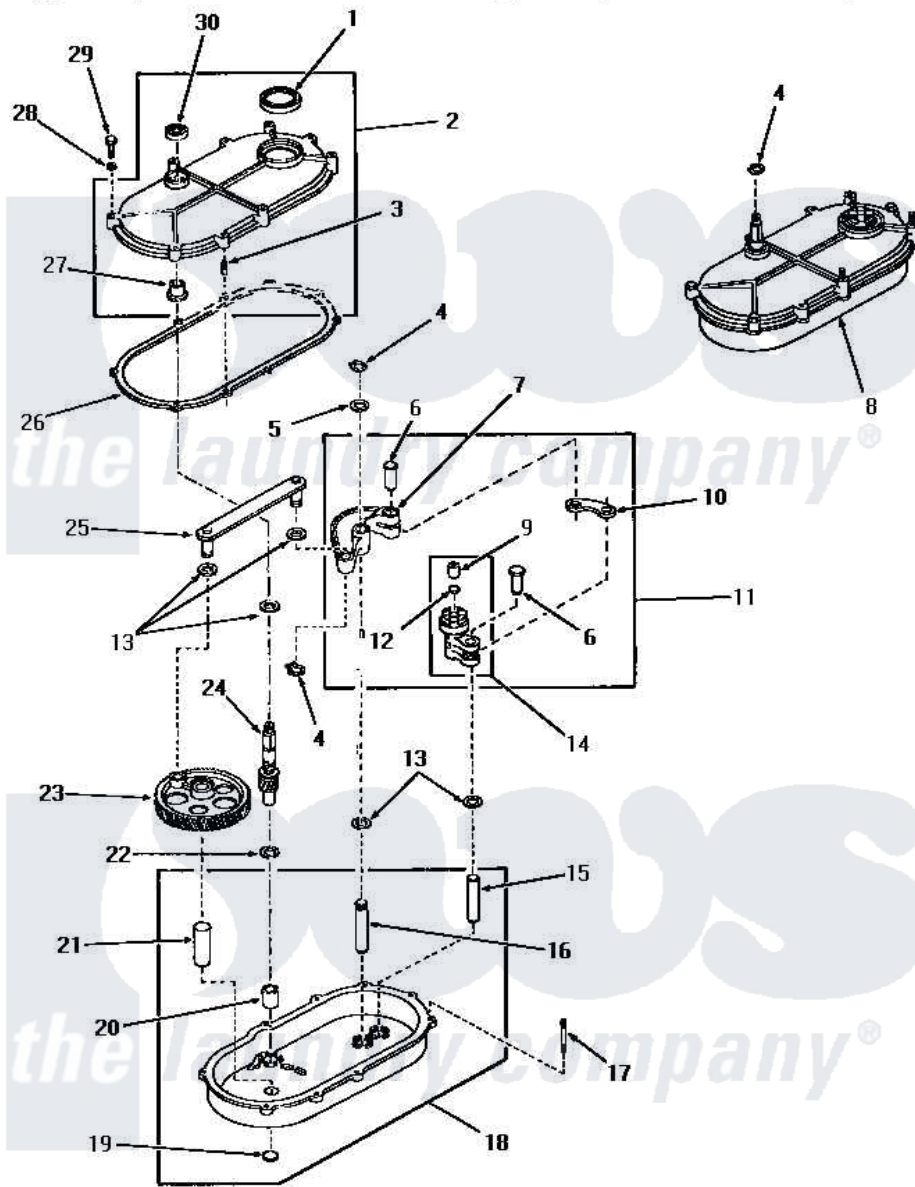

Amana FA3040 18 - TRANSMISSION ASSY

TRANSMISSION ASSEMBLY

Amana [Residential Amana FA3040 Washer Parts](#) Parts Diagram 18 - TRANSMISSION ASSY
 Click on the part number to view part

Item	Original Part Number	Replaced By	Status	Part Description
1	20199			Seal
2	20216		Not Available	ASSY,TRANSMISSION COVE
3	20197		Not Available	DOWEL PIN
4	23751			Ring, Retaining
5	20212	35092		Washer, 3628id X 1.00 X .056
6	01690			Pin, Link
7	05005	05005P		Assembly
8	23828			Assembly, Transmission
9	01711		Not Available	BEARING
10	Y04999		Not Available	LINK
11	20220			Assembly, Rocker Arm
12	Y02479			Disc, Expansion
13	01791			Washer, .626 X 1.125 X1
14	20219	30927P		Assembly Clutch Arm
15	01688		Not Available	PIN
16	24817		Not Available	PIN,ROCKER ARM

17	20155		Not Available	STUD,DOUBLE END 1/4-20
18	23927		Not Available	ASSY,TRANSMISSION xREPLACE
19	Y02769			Disc
20	01993			Bearing, 7/8odx5/8id
21	03477		Not Available	PIN
22	20198	41813		Csa 20198 20 4w 19 Deg Cc
23	02175		Not Available	GEAR,CRANK
24	23645			Pinion
25	03969	03969P		Rod Connecting
26	20059			Gasket
27	20082			Bearing
28	03189			LoCkwasher, 1/4 Std-C P
29	20257		Not Available	SCREW,1/4-20 X 1-1/4 H
30	20200			Seal
NI	02528	02528P		Grease Transmission Mobil 209