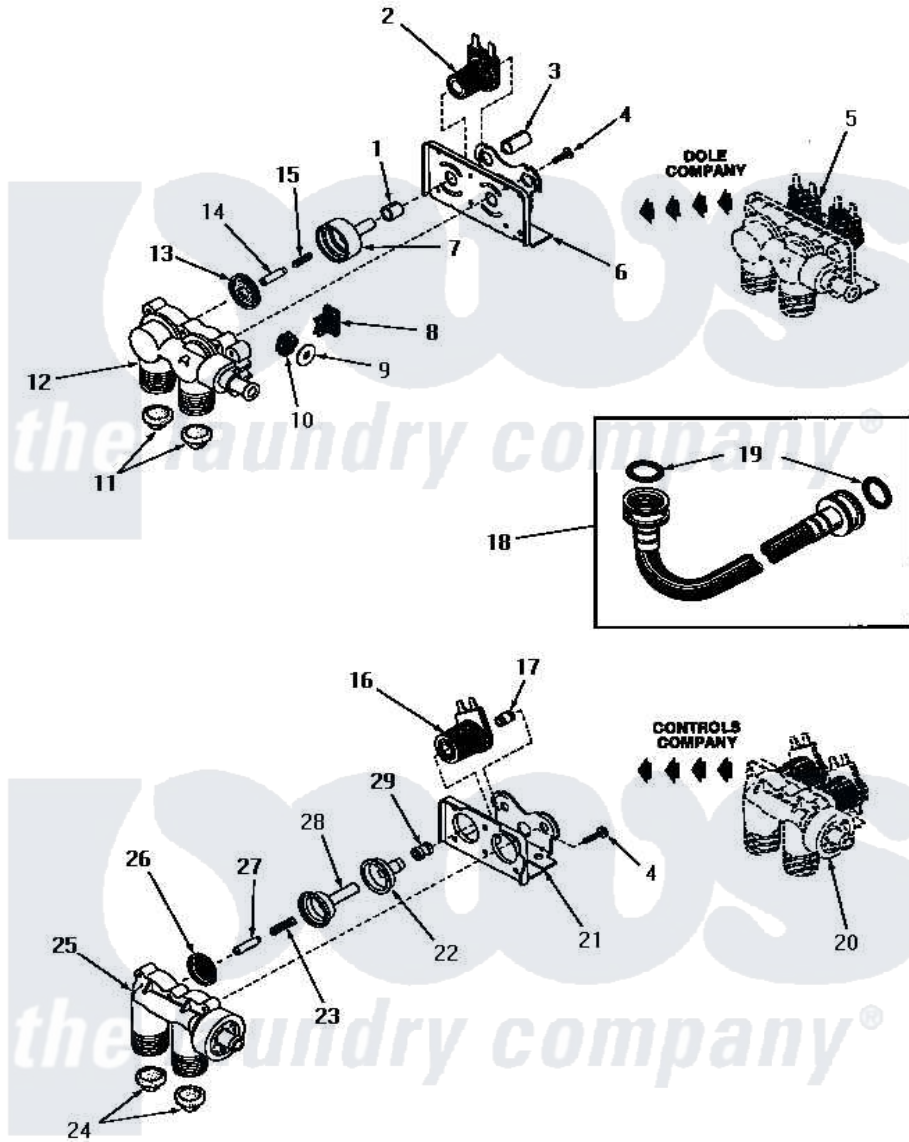

Amana FA3050 01 - 25832 & 25833 MIXING VALVE ASSEMBLIES

25832 and 25833 MIXING VALVE ASSEMBLIES

Amana [Residential Amana FA3050 Washer Parts](#) Parts Diagram 01 - 25832 & 25833 MIXING VALVE ASSEMBLIES
 Click on the part number to view part

Item	Original Part Number	Replaced By	Status	Part Description
1	24129		Not Available	SLEEVE,SHORT
2	24126	33930		Valve, Mixing
3	24128		Not Available	SLEEVE,LONG
4	25817C		Not Available	SCREW
5	Y00000000		Not Available	SEE NOTE MIXING VALVE ASSEMBLY
6	Y24127		Not Available	MOUNTING BRACKET
7	24130			Guide, Armature
8	Y24135		Not Available	PLUG,FLOW REGULATOR
9	23224G		Not Available	DIFFUSER
10	21187C		Not Available	REGULATOR,FLOW
11	24122	22002960		Strainer, Washer Inlet
12	24125			Body, Valve
13	24134		Not Available	DIAPHRAGM
14	24132		Not Available	ARMATURE
15	24131		Not Available	SPRING
16	24596A		Not Available	SOLENOID

17	25817M	Not Available	SOLENOID PLUG
18	20241	EZ20241	20 x 24 x 1 Filter 1 Metal Side
19	20290	Y013783	Washer, Inlet Hose
20	Y00000000	Not Available	SEE NOTE MIXING VALVE ASSEMBLY
21	25817B	Not Available	MOUNTING BRACKET
22	25817E	Not Available	SLEEVE, GUIDE xREPLACE
23	25817G	Not Available	SPRING
24	24122	22002960	Strainer, Washer Inlet
25	Y24124	Not Available	VALVE BODY
26	25817K	Not Available	DIAPHRAGM
27	25817H	Not Available	ARMATURE
28	25817F	Not Available	ARMATURE GUIDE
29	25817D	Not Available	SLEEVE ADAPTER