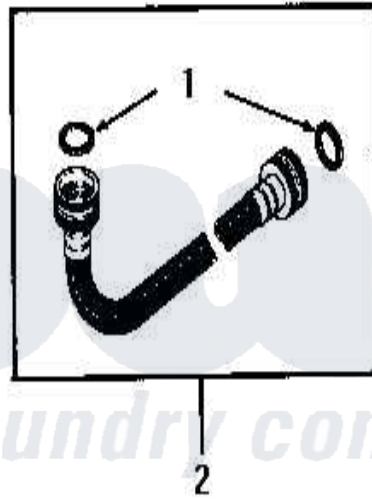

Amana FA3050 02 - ACCESSORIES

Amana [Residential Amana FA3050 Washer Parts](#) Parts Diagram 02 - ACCESSORIES
 Click on the part number to view part

Item	Original Part Number	Replaced By	Status	Part Description
1	20290	Y013783		Washer, Inlet Hose
2	20618	21001467		Hose- 10'
"	20617		Not Available	HOSE, INLET (8 FT)
3	25863	16272		Connector, Straight
4	20616		Not Available	EXTENSION, DRAIN HOSE (1 FT)
NI	258P3		Not Available	KIT,CAPACITOR