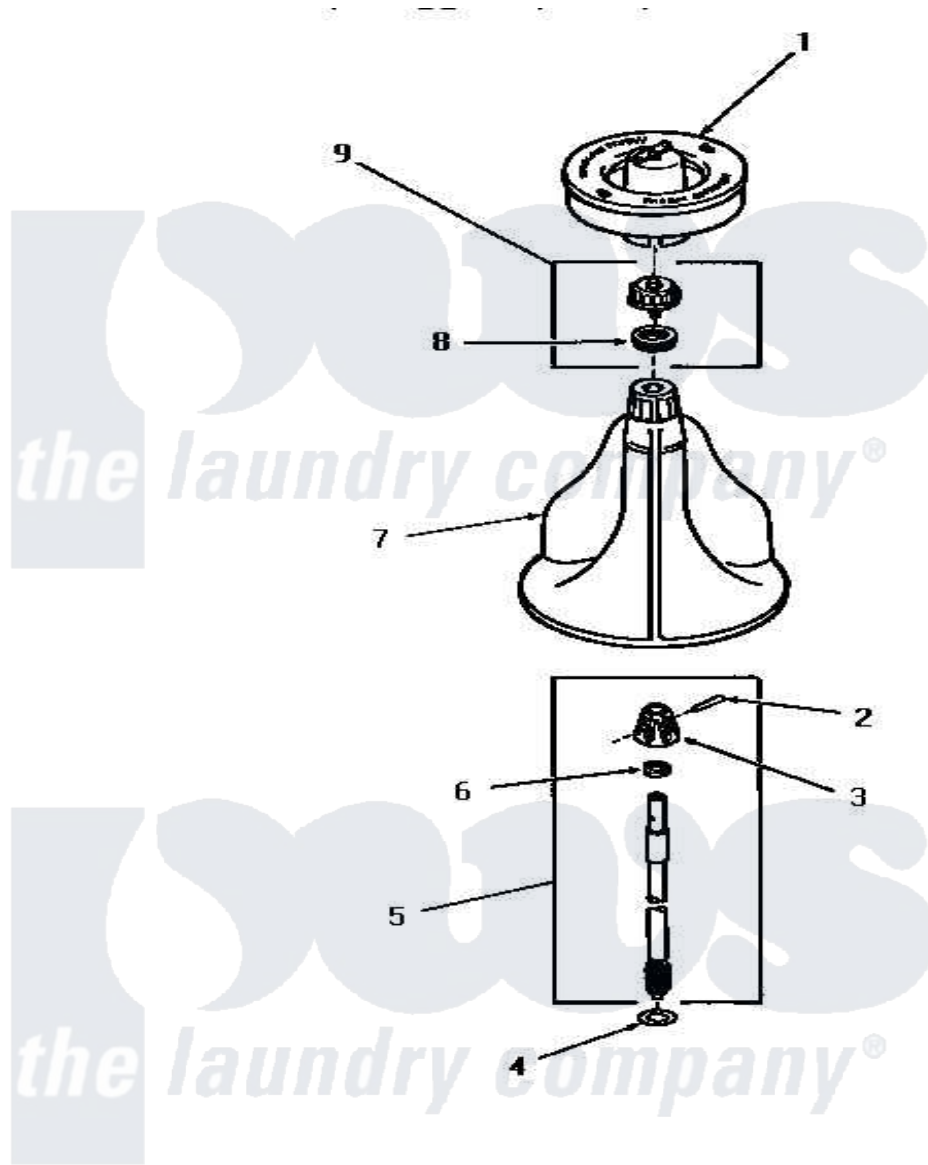

Amana FA3050 04 - AGITATOR, SHAFT & FABRIC SOFTENER DISP

AGITATOR, SHAFT AND FABRIC SOFTENER DISPENSER

Amana Residential Amana FA3050 Washer Parts Parts Diagram 04 - AGITATOR, SHAFT & FABRIC SOFTENER DISP
 Click on the part number to view part

| Item | Original Part Number | Replaced By | Status | Part Description |
|------|-----------------------|----------------------------|---------------|-------------------------------------|
| 1 | 23546 | | Not Available | ASSY,DISPENSER-FAB-SOF |
| 2 | 20243 | | | Pin, Taper |
| 3 | 20056 | | Not Available | BLOCK, DRIVE |
| 4 | 22135 | | | Washer |
| 5 | 21751 | 21751P | | Assyshaft |
| 6 | 20057 | 222T017P01 | | Washer FIB 21/32 ID X 1156 OD X 1/8 |
| 7 | 26006 | | | Assembly, Agitator |
| 8 | 21036 | | | Clip, Cable |
| 9 | 26015 | | | Assembly, Cap And Ring-Agitator |
| " | 26014 | | | Assembly, Cap And Ring-Agitator |