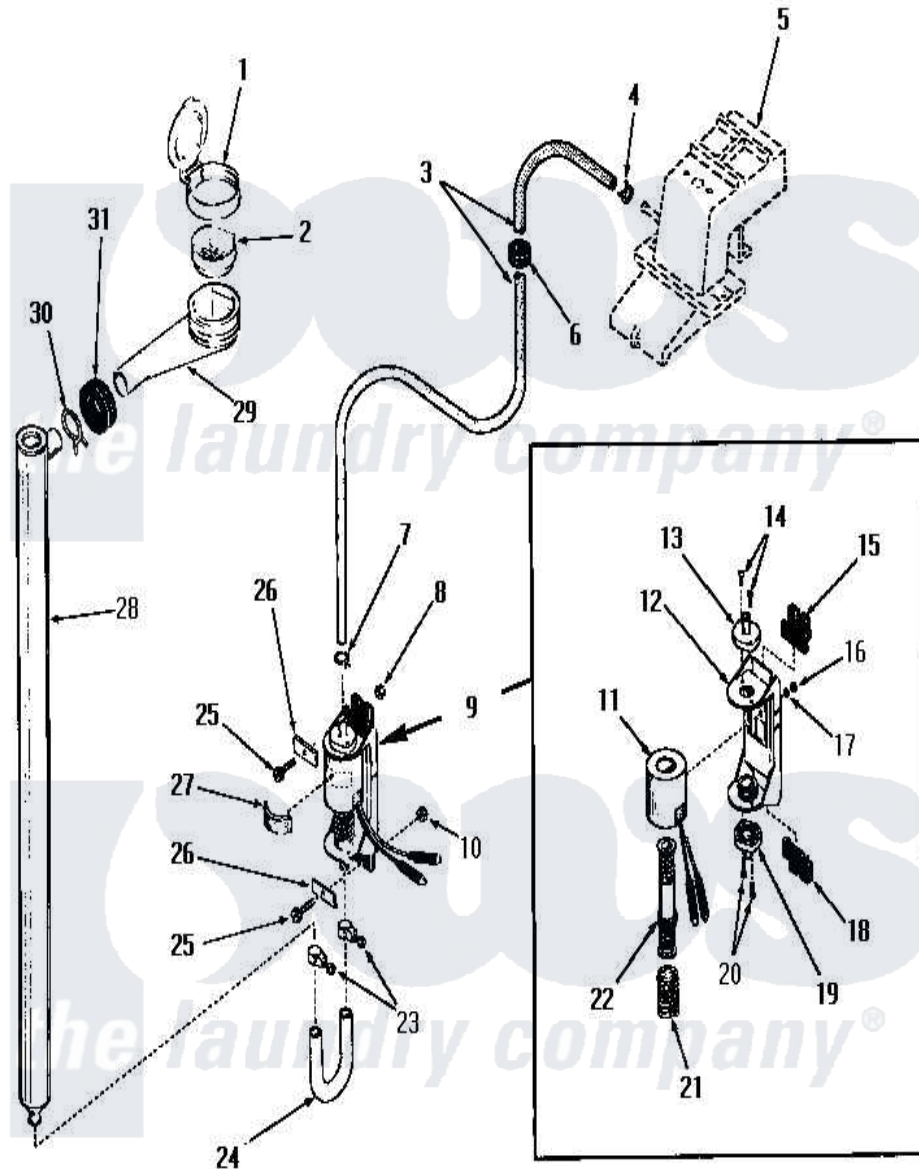

Amana FA3050 05 - BLEACH DISPENSER

Amana [Residential Amana FA3050 Washer Parts](#) Parts Diagram 05 - BLEACH DISPENSER
 Click on the part number to view part

Item	Original Part Number	Replaced By	Status	Part Description
1	22484		Not Available	BLEACH LID
2	21984			Cover, Dispenser
3	22300		Not Available	HOSE
4	23410		Not Available	HOSE CLAMP
5	Y00000000		Not Available	SEE NOTE WATER INLET
6	22299		Not Available	GROMMET
7	22295		Not Available	HOSE CLAMP
8	22001			Nut, 10-24 Nylon Hex BR
9	22337			Pump, Bleach
10	22001			Nut, 10-24 Nylon Hex BR
11	22337B		Not Available	COIL AND FRAME
12	22337A		Not Available	BASE
13	22337E		Not Available	HOSE CONNECTOR
14	51356		Not Available	SCREW,6-32 X 5/16 RD H
15	22337F		Not Available	ISOLATION MOUNT
16	22337G		Not Available	NUT

17	21735	Not Available	LOCKWASHER,No.10 INTSHKP
18	22337F	Not Available	ISOLATION MOUNT
19	22337E	Not Available	HOSE CONNECTOR
20	51356	Not Available	SCREW,6-32 X 5/16 RD H
21	22337D	Not Available	SPRING
22	22337C	Not Available	ARMATURE AND VALVE
23	24604	Not Available	HOSE CLAMP
24	22302	Not Available	HOSE
25	25989	Not Available	HEX HEAD SCREW
26	Y22287	Not Available	BLEACH PUMP BRACKET
27	25220	Not Available	BUMPER
28	22303	Not Available	TUBE,BLEACH
29	22377	Not Available	DISPENSER xREPLACE
30	Y03640	Not Available	CLAMP
31	20118	Not Available	GROMMET,1982 INV