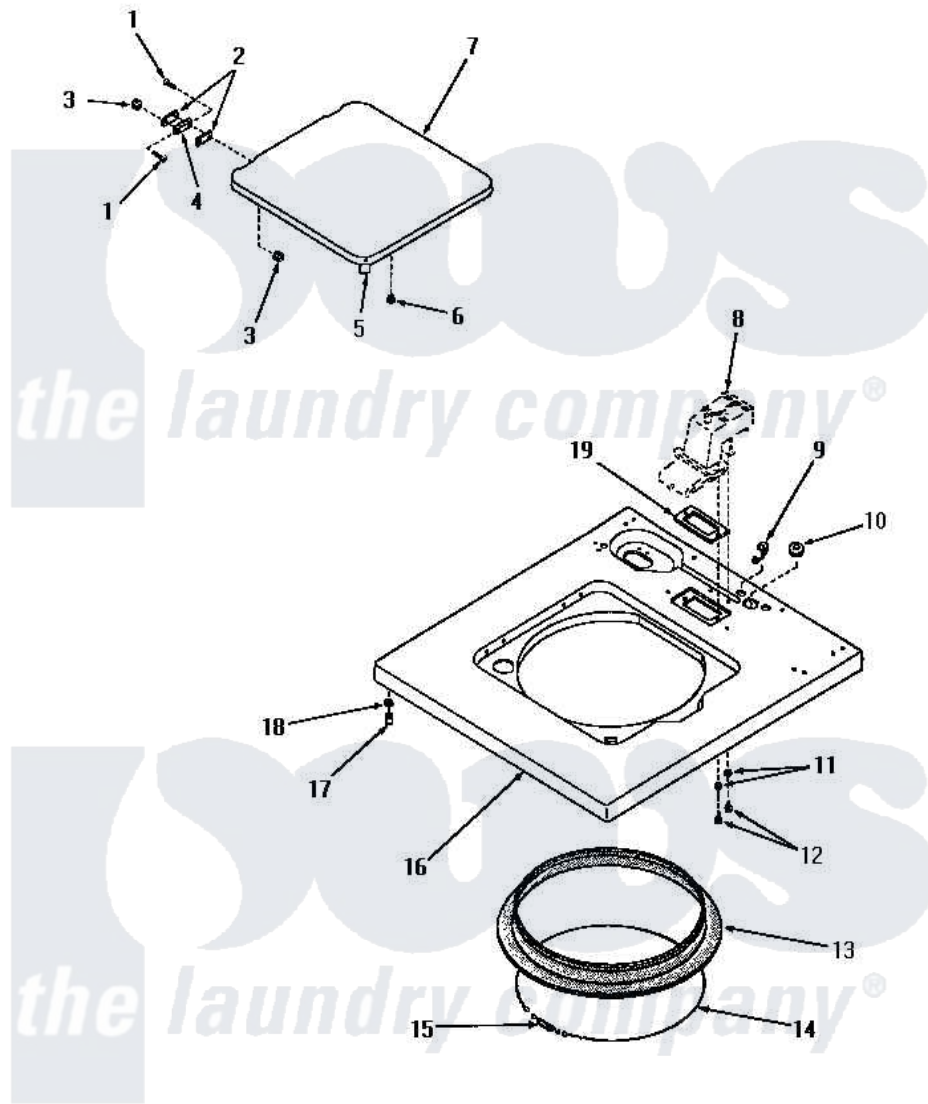

Amana FA3050 07 - CABINET TOP & LOADING DOOR

CABINET TOP AND LOADING DOOR

Amana [Residential Amana FA3050 Washer Parts](#) Parts Diagram 07 - CABINET TOP & LOADING DOOR

[Click on the part number to view part](#)

Item	Original Part Number	Replaced By	Status	Part Description
1	22649			Screw, 8-32 X 13/32 FI
2	21584			Gasket
3	21752			Nut, 8-32 Hex Brilock
4	21583			Hinge
5	25217	R0603504		Actuator, Door Switch
6	21176			Bumper
7	22271A		Not Available	LOADING DOOR, AVOCADO
"	22271H		Not Available	LOADING DOOR, HARVEST GOLD
"	22271W		Not Available	LOADING DOOR, WHITE
"	22271C		Not Available	LOADING DOOR, COPPERTONE
8	Y00000000		Not Available	SEE NOTE WATER INLET
9	21903	211881		Grommet, Cord Part Not Used-Gas Models Only
10	20118		Not Available	GROMMET,1982 INV
11	20493			Washer, 11/64 ID x 3/8 OD

12	52150	489464	Screw
13	25277		Guard, Rim
14	22352	Not Available	RETAINER,WIRE
15	20791	Not Available	SPRING
16	25829H	Not Available	CABINET TOP, HARVEST GOLD
"	25829W	Not Available	CABINET TOP, WHITE
"	25829C	Not Available	CABINET TOP, COPPERTONE
"	25829A	Not Available	CABINET TOP, AVOCADO
17	23007	Not Available	CAGED NUT
18	24861	Not Available	LOCKWASHER,.448X.789SH
19	23255	Not Available	GASKET