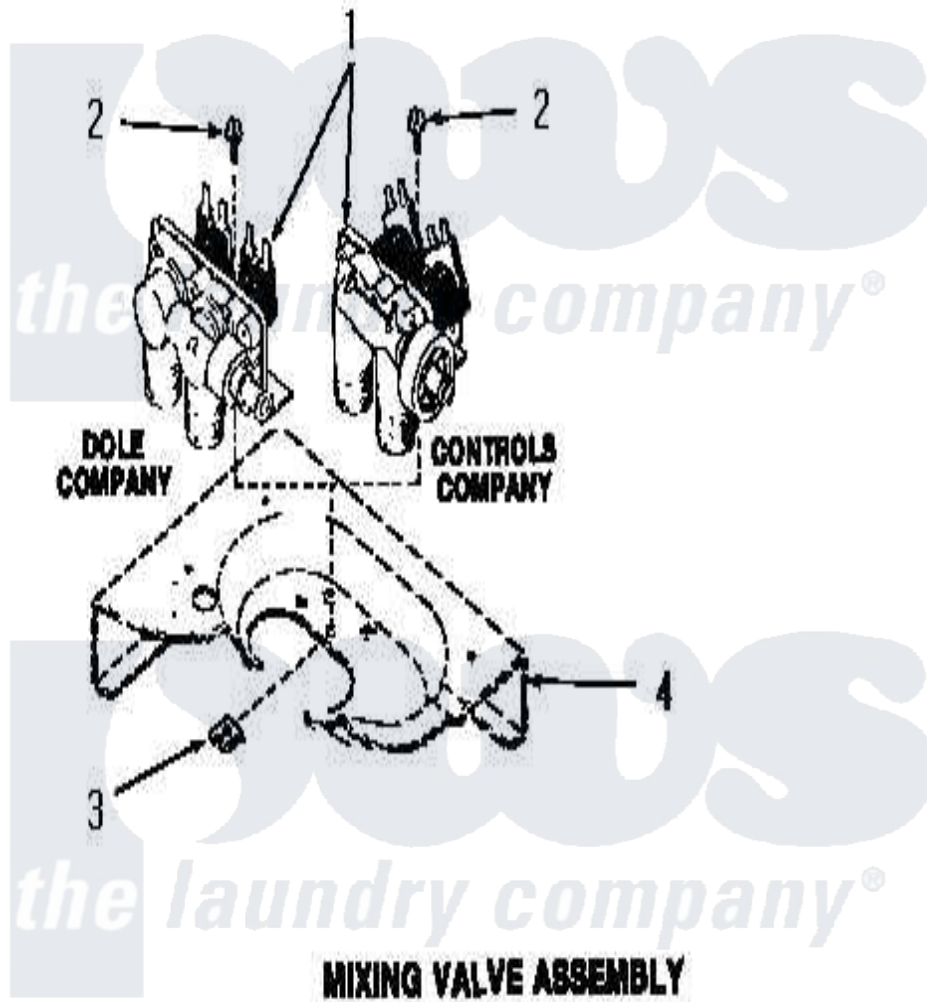

# Amana FA3050 13 - MIXING VALVE ASSY

Amana Residential Amana FA3050 Washer Parts Parts Diagram 13 - MIXING VALVE ASSY  
Click on the part number to view part

Item	Original Part Number	Replaced By	Status	Part Description
1	<a href="#">25833</a>			Valve, Mixing
2	23962	<a href="#">W10116760</a>		Screw
3	23277		Not Available	NUT,SPEED
4	Y00000000		Not Available	SEE NOTE CABINET TOP