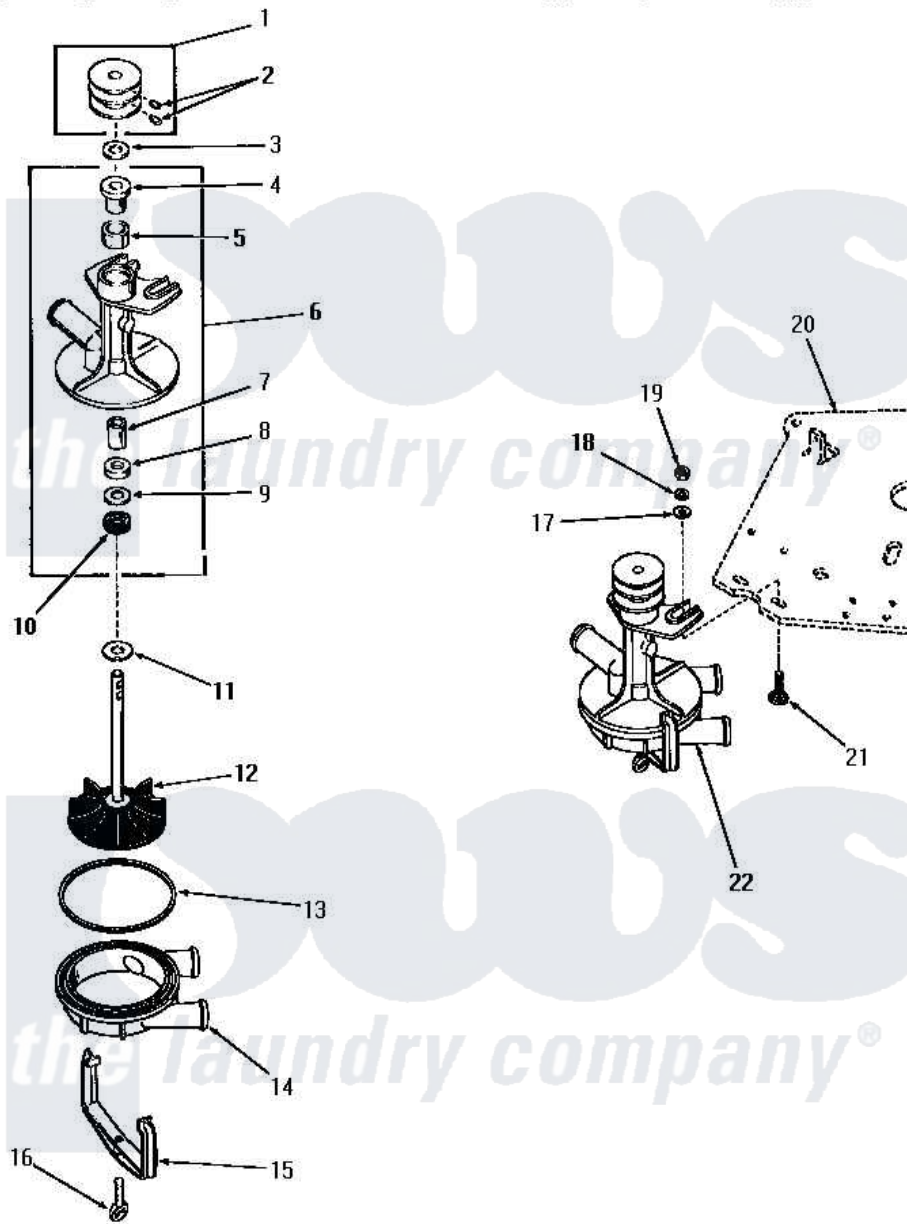

Amana FA3080 01 - 23907 AND 24304 PUMP ASSEMBLIES

Amana [Residential Amana FA3080 Washer Parts](#) Parts Diagram 01 - 23907 AND 24304 PUMP ASSEMBLIES
 Click on the part number to view part

Item	Original Part Number	Replaced By	Status	Part Description
1	23902		Not Available	ASSY,PULLEY
2	23960		Not Available	SCREW,1/4-20 X5/16 HEX
3	23897		Not Available	WASHER,.566IDX1.00ODX1
4	23882		Not Available	BEARING
5	26478			Wick
6	23901		Not Available	ASSY,PUMP BODY
7	23883		Not Available	BEARING
8	23885		Not Available	WASHER,8/16IDX1.00ODX.
9	23887		Not Available	WASHER,37/64IDX63/64OD
10	23900			Seal
11	23886		Not Available	WASHER,.578IDX1.25ODX1
12	23898			Assembly, Impeller
13	23892		Not Available	GASKET
14	23876		Not Available	PUMP COVER
"	23877		Not Available	BOTTOM,PUMP
15	23879			Clamp, Pump

16	20161		Screw, 5/16-18 X 1-1/16
17	20176		Washer, .2656 ID x 9/16 OD
18	03189		LoCkwasher, 1/4 Std-C P
19	20275	27001225	Nut, Jam Mid Lock 1/4-20
20	Y00000000	Not Available	SEE NOTE MOUNTING PLATE
21	24390		Bolt
22	23907	Not Available	ASSY,PUMP
NI	211P3		Kit, Pump Repair