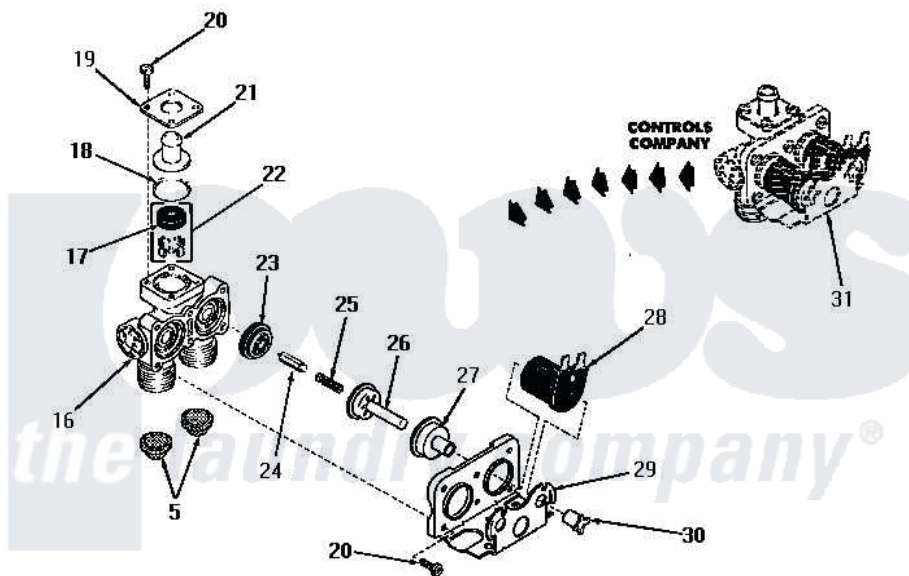

# Amana FA3080 02 - 24596 & 24597 MIXING VALVE ASSEMBLIES

**24596 and 24597 MIXING VALVE ASSEMBLIES**

Amana [Residential Amana FA3080 Washer Parts](#) Parts Diagram 02 - 24596 & 24597 MIXING VALVE ASSEMBLIES  
 Click on the part number to view part

Item	Original Part Number	Replaced By	Status	Part Description
1	20678		Not Available	BODY, VALVE
2	23224G		Not Available	DIFFUSER
3	21187C		Not Available	REGULATOR, FLOW
"	<a href="#">23224C</a>			Regulator, Flow
4	21561D		Not Available	PLUG
5	20181-0		Not Available	INLET SCREEN
6	23224F		Not Available	DIAPHRAGM
7	<a href="#">23224D</a>			Armature
8	23224E		Not Available	SPRING
9	23224B		Not Available	GUIDE
10	21561E		Not Available	MOUNTING BRACKET
11	21561G		Not Available	ROUND HEAD SCREW
12	21714A		Not Available	SOLENOID
13	Y00000000		Not Available	SEE NOTE MIXING VALVE ASSEMBLY
14	20241	<a href="#">EZ20241</a>		20 x 24 x 1 Filter 1 Metal Side
15	20290	<a href="#">Y013783</a>		Washer, Inlet Hose

16	24596Q	Not Available	VALVE BODY
17	Y00000000	Not Available	SEE NOTE INSTALL WITH CONCAVE SURFACE DOWN TOWARD VALVE BODY
18	24596L	Not Available	OUTLET FITTING GASKET
19	24596N	Not Available	OUTLET FITTING PLATE
20	24596P	Not Available	SCREW
21	24596M	Not Available	OUTLET FITTING
22	24596J	Not Available	REGULATOR, FLOW
"	24597J	Not Available	FLOW REGULATOR
23	24596H	Not Available	DIAPHRAGM
24	24596G	Not Available	ARMATURE
25	24596F	Not Available	SPRING
26	24596E	Not Available	GUIDE
27	24596D	Not Available	GUIDE SLEEVE
28	24596A	Not Available	SOLENOID
29	24596C	Not Available	MOUNTING BRACKET
30	24596B	Not Available	SOLENOID SLEEVE
31	Y00000000	Not Available	SEE NOTE MIXING VALVE ASSEMBLY