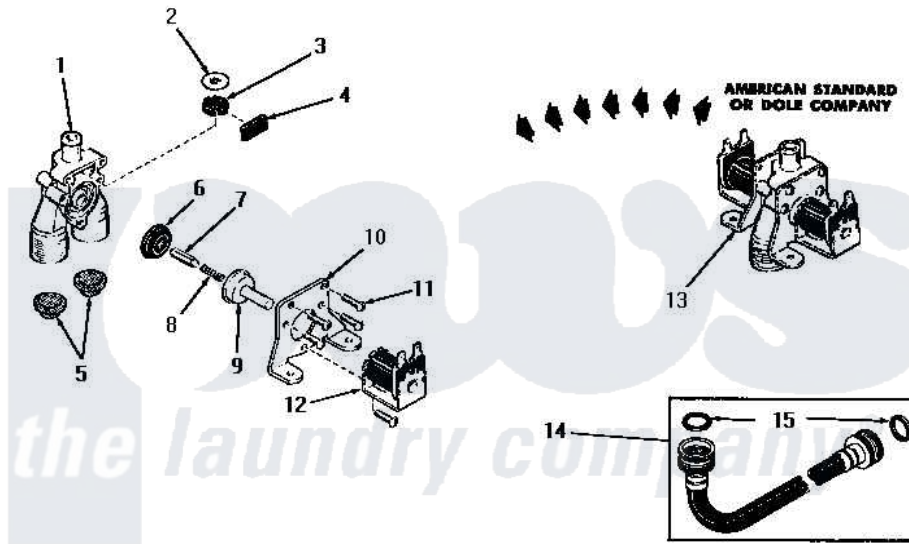

# Amana FA3080 02 - 24596 & 24597 MIXING VALVE ASSEMBLIES

**24596 and 24597 MIXING VALVE ASSEMBLIES**

Amana [Residential Amana FA3080 Washer Parts](#) Parts Diagram 02 - 24596 & 24597 MIXING VALVE ASSEMBLIES  
 Click on the part number to view part

Item	Original Part Number	Replaced By	Status	Part Description
1	20678		Not Available	BODY, VALVE
2	23224G		Not Available	DIFFUSER
3	21187C		Not Available	REGULATOR, FLOW
"	<a href="#">23224C</a>			Regulator, Flow
4	21561D		Not Available	PLUG
5	20181-0		Not Available	INLET SCREEN
6	23224F		Not Available	DIAPHRAGM
7	<a href="#">23224D</a>			Armature
8	23224E		Not Available	SPRING
9	23224B		Not Available	GUIDE
10	21561E		Not Available	MOUNTING BRACKET
11	21561G		Not Available	ROUND HEAD SCREW
12	21714A		Not Available	SOLENOID
13	Y00000000		Not Available	SEE NOTE MIXING VALVE ASSEMBLY
14	20241	<a href="#">EZ20241</a>		20 x 24 x 1 Filter 1 Metal Side
15	20290	<a href="#">Y013783</a>		Washer, Inlet Hose

16	24596Q	Not Available	VALVE BODY
17	Y00000000	Not Available	SEE NOTE INSTALL WITH CONCAVE SURFACE DOWN TOWARD VALVE BODY
18	24596L	Not Available	OUTLET FITTING GASKET
19	24596N	Not Available	OUTLET FITTING PLATE
20	24596P	Not Available	SCREW
21	24596M	Not Available	OUTLET FITTING
22	24596J	Not Available	REGULATOR, FLOW
"	24597J	Not Available	FLOW REGULATOR
23	24596H	Not Available	DIAPHRAGM
24	24596G	Not Available	ARMATURE
25	24596F	Not Available	SPRING
26	24596E	Not Available	GUIDE
27	24596D	Not Available	GUIDE SLEEVE
28	24596A	Not Available	SOLENOID
29	24596C	Not Available	MOUNTING BRACKET
30	24596B	Not Available	SOLENOID SLEEVE
31	Y00000000	Not Available	SEE NOTE MIXING VALVE ASSEMBLY