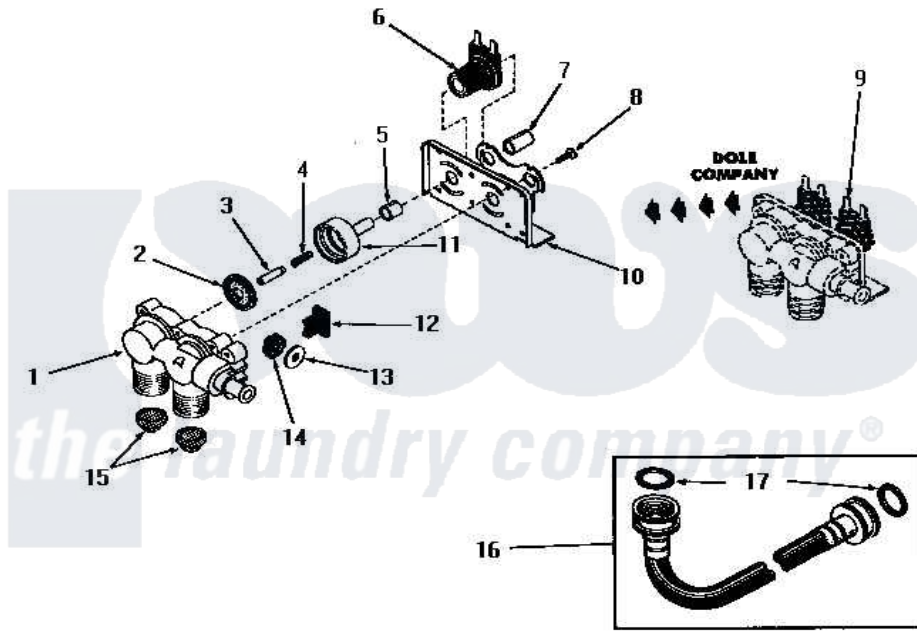

# Amana FA3080 04 - 25832 & 25833 MIXING VALVE ASSEMBLIES

## 25832 and 25833 MIXING VALVE ASSEMBLIES

Amana [Residential Amana FA3080 Washer Parts](#) Parts Diagram 04 - 25832 & 25833 MIXING VALVE ASSEMBLIES  
 Click on the part number to view part

Item	Original Part Number	Replaced By	Status	Part Description
1	<a href="#">24125</a>			Body, Valve
2	24134		Not Available	DIAPHRAGM
3	24132		Not Available	ARMATURE
4	24131		Not Available	SPRING
5	24129		Not Available	SLEEVE, SHORT
6	24126	<a href="#">33930</a>		Valve, Mixing
7	24128		Not Available	SLEEVE, LONG
8	25817C		Not Available	SCREW
9	Y00000000		Not Available	SEE NOTE MIXING VALVE ASSEMBLY
10	Y24127		Not Available	MOUNTING BRACKET
11	<a href="#">24130</a>			Guide, Armature
12	Y24135		Not Available	PLUG, FLOW REGULATOR
13	23224G		Not Available	DIFFUSER
14	<a href="#">23224C</a>			Regulator, Flow
"	21187C		Not Available	REGULATOR, FLOW
15	24122	<a href="#">22002960</a>		Strainer, Washer Inlet

16	20241	<a href="#">EZ20241</a>	20 x 24 x 1 Filter 1 Metal Side
17	20290	<a href="#">Y013783</a>	Washer, Inlet Hose
18	24123	Not Available	VALVE BODY
"	Y24124	Not Available	VALVE BODY
19	25817K	Not Available	DIAPHRAGM
20	25817H	Not Available	ARMATURE
21	25817F	Not Available	ARMATURE GUIDE
22	25817D	Not Available	SLEEVE ADAPTER
23	24596A	Not Available	SOLENOID
24	25817M	Not Available	SOLENOID PLUG
25	25817G	Not Available	SPRING
26	25817E	Not Available	SLEEVE, GUIDE xREPLACE
27	25817B	Not Available	MOUNTING BRACKET
28	Y00000000	Not Available	SEE NOTE MIXING VALVE ASSEMBLY