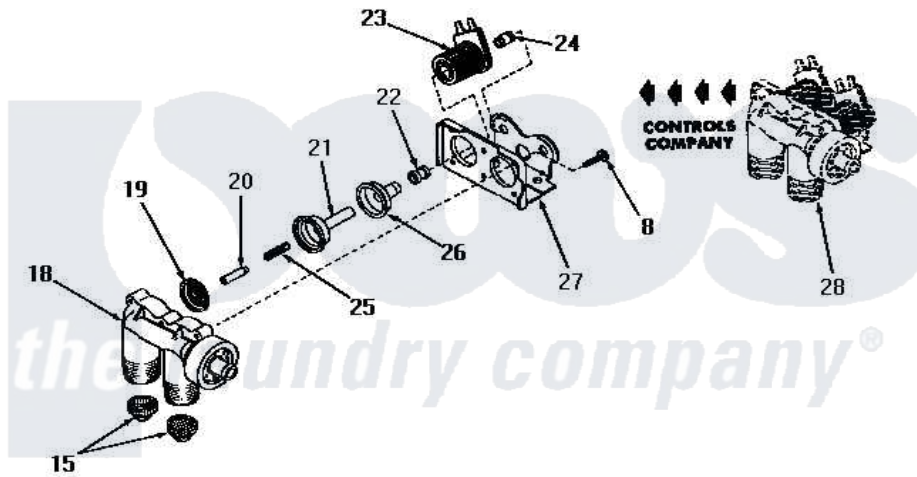

# Amana FA3080 04 - 25832 & 25833 MIXING VALVE ASSEMBLIES

## 25832 and 25833 MIXING VALVE ASSEMBLIES

Amana [Residential Amana FA3080 Washer Parts](#) Parts Diagram 04 - 25832 & 25833 MIXING VALVE ASSEMBLIES  
 Click on the part number to view part

Item	Original Part Number	Replaced By	Status	Part Description
1	<a href="#">24125</a>			Body, Valve
2	24134		Not Available	DIAPHRAGM
3	24132		Not Available	ARMATURE
4	24131		Not Available	SPRING
5	24129		Not Available	SLEEVE, SHORT
6	24126	<a href="#">33930</a>		Valve, Mixing
7	24128		Not Available	SLEEVE, LONG
8	25817C		Not Available	SCREW
9	Y00000000		Not Available	SEE NOTE MIXING VALVE ASSEMBLY
10	Y24127		Not Available	MOUNTING BRACKET
11	<a href="#">24130</a>			Guide, Armature
12	Y24135		Not Available	PLUG, FLOW REGULATOR
13	23224G		Not Available	DIFFUSER
14	<a href="#">23224C</a>			Regulator, Flow
"	21187C		Not Available	REGULATOR, FLOW
15	24122	<a href="#">22002960</a>		Strainer, Washer Inlet

16	20241	<a href="#">EZ20241</a>	20 x 24 x 1 Filter 1 Metal Side
17	20290	<a href="#">Y013783</a>	Washer, Inlet Hose
18	24123	Not Available	VALVE BODY
"	Y24124	Not Available	VALVE BODY
19	25817K	Not Available	DIAPHRAGM
20	25817H	Not Available	ARMATURE
21	25817F	Not Available	ARMATURE GUIDE
22	25817D	Not Available	SLEEVE ADAPTER
23	24596A	Not Available	SOLENOID
24	25817M	Not Available	SOLENOID PLUG
25	25817G	Not Available	SPRING
26	25817E	Not Available	SLEEVE, GUIDE xREPLACE
27	25817B	Not Available	MOUNTING BRACKET
28	Y00000000	Not Available	SEE NOTE MIXING VALVE ASSEMBLY