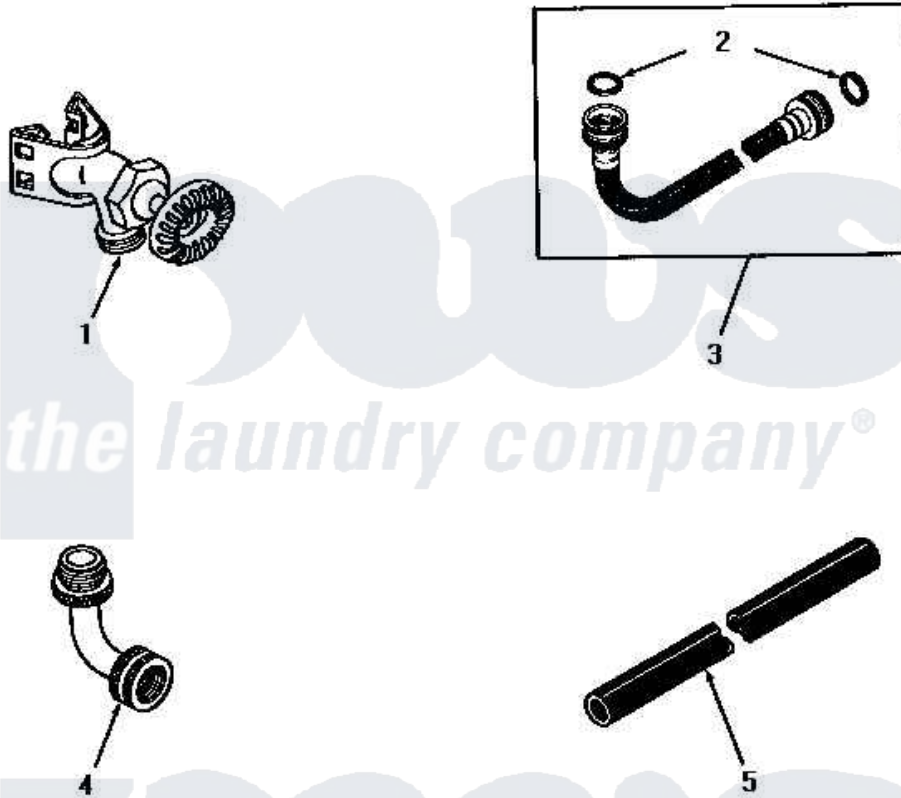

Amana FA3080 05 - ACCESSORIES

258P3 CAPACITOR KIT
 Use on automatic washers, with reversing motors, that are located in areas where low voltage exists. This kit will help eliminate motor burn outs.

Amana [Residential Amana FA3080 Washer Parts](#) Parts Diagram 05 - ACCESSORIES
 Click on the part number to view part

Item	Original Part Number	Replaced By	Status	Part Description
1	20655		Not Available	SADDLE FAUCETS, PAIR
2	20290	Y013783		Washer, Inlet Hose
3	20618	21001467		Hose- 10'
"	20617		Not Available	HOSE, INLET (8 FT)
4	20656		Not Available	90 DEGREE INLET ELBOW
5	20616		Not Available	EXTENSION, DRAIN HOSE (1 FT)
NI	258P3		Not Available	KIT,CAPACITOR