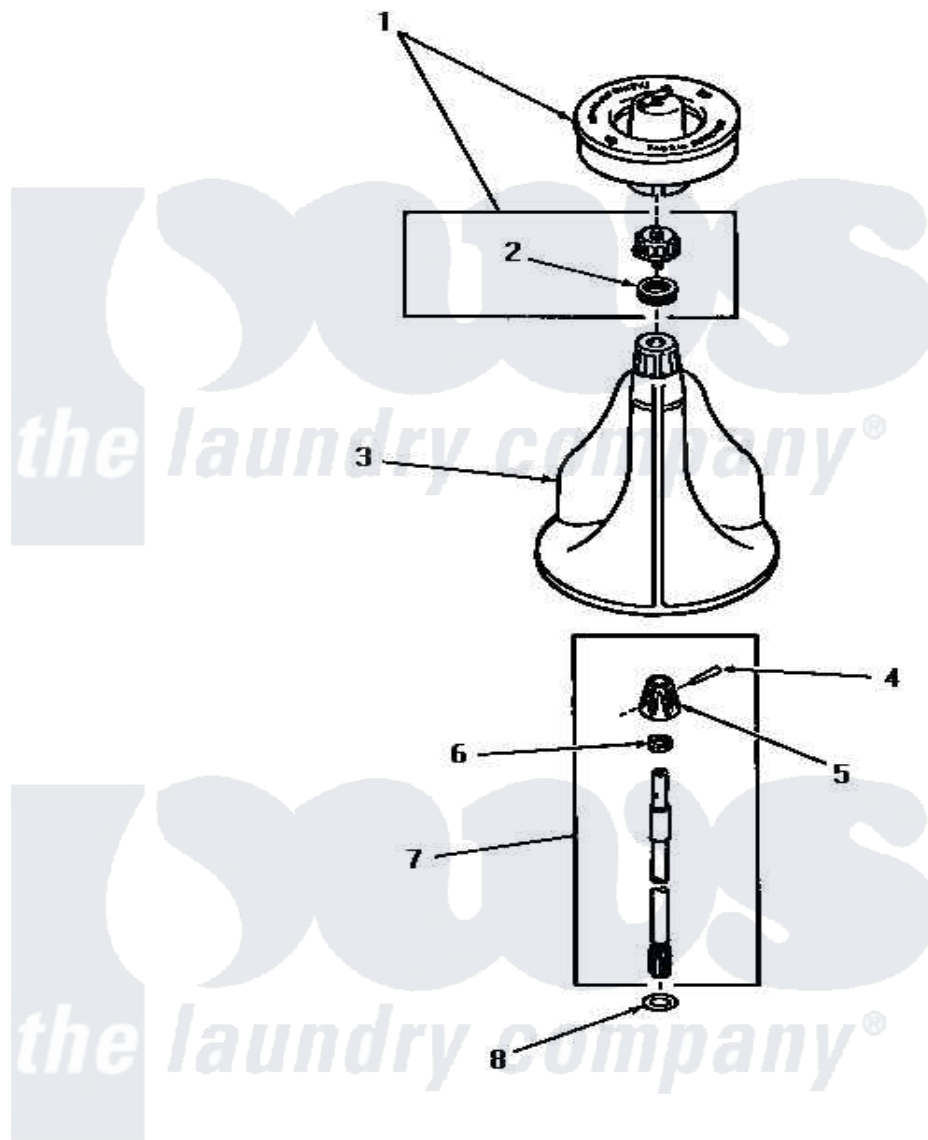

Amana FA3080 07 - AGITATOR, SHAFT & FABRIC SOFTENER DISP

AGITATOR, SHAFT AND FABRIC SOFTENER DISPENSER

Amana [Residential Amana FA3080 Washer Parts](#) Parts Diagram 07 - AGITATOR, SHAFT & FABRIC SOFTENER DISP
 Click on the part number to view part

Item	Original Part Number	Replaced By	Status	Part Description
1	26014			Assembly, Cap And Ring-Agitator
2	20136			Ring
3	26006			Assembly, Agitator
4	20243			Pin, Taper
5	20056		Not Available	BLOCK, DRIVE
6	20057	222T017P01		Washer FIB 21/32 ID X 1156 OD X 1/8
7	21751	21751P		Assyshaft
8	22135			Washer