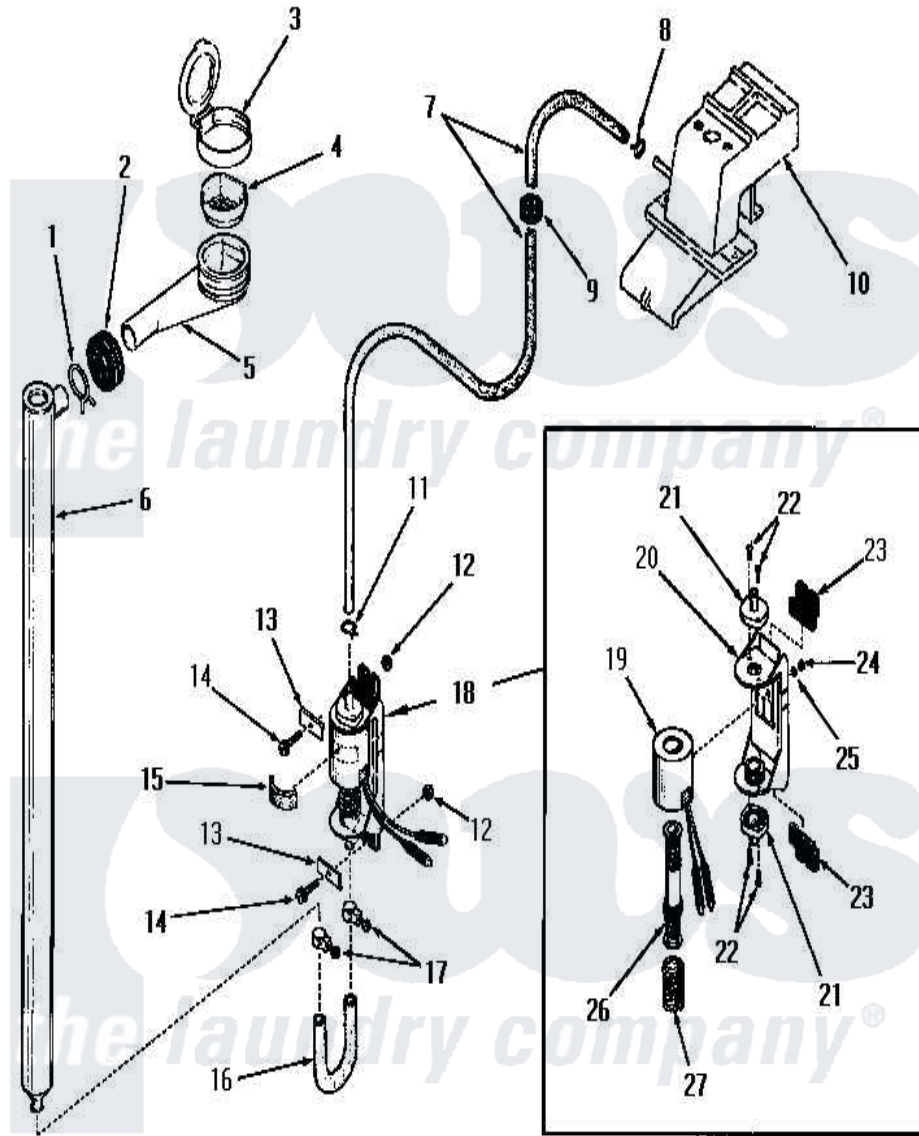

# Amana FA3080 08 - BLEACH DISPENSER

## BLEACH DISPENSER

Amana [Residential Amana FA3080 Washer Parts](#) Parts Diagram 08 - BLEACH DISPENSER  
 Click on the part number to view part

Item	Original Part Number	Replaced By	Status	Part Description
1	Y03640		Not Available	CLAMP
2	20118		Not Available	GROMMET,1982 INV
3	22484		Not Available	BLEACH LID
4	<a href="#">21984</a>			Cover, Dispenser
5	22377		Not Available	DISPENSER xREPLACE
6	22303		Not Available	TUBE,BLEACH
7	22300		Not Available	HOSE
8	23410		Not Available	HOSE CLAMP
9	22299		Not Available	GROMMET
10	Y00000000		Not Available	SEE NOTE WATER INLET
11	22295		Not Available	HOSE CLAMP
12	<a href="#">22001</a>			Nut, 10-24 Nylon Hex BR
13	Y22287		Not Available	BLEACH PUMP BRACKET
14	25989		Not Available	HEX HEAD SCREW
15	25220		Not Available	BUMPER
16	22302		Not Available	HOSE

17	24904	Not Available	CLAMP
18	<a href="#">22337</a>		Pump, Bleach
19	22337B	Not Available	COIL AND FRAME
20	22337A	Not Available	BASE
21	22337E	Not Available	HOSE CONNECTOR
22	51356	Not Available	SCREW,6-32 X 5/16 RD H
23	22337F	Not Available	ISOLATION MOUNT
24	22337G	Not Available	NUT
25	21735	Not Available	LOCKWASHER,No.10 INTSHKP
26	22337C	Not Available	ARMATURE AND VALVE
27	22337D	Not Available	SPRING