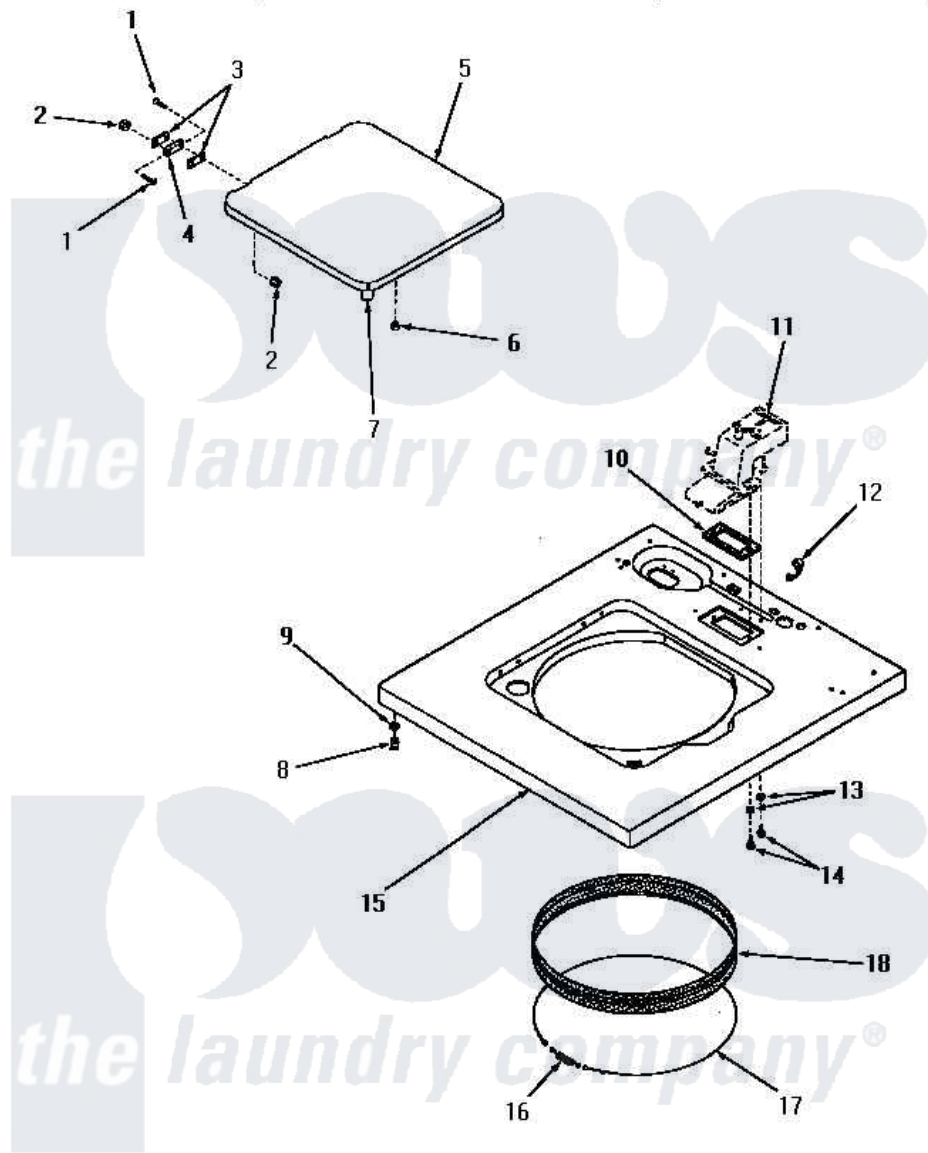

Amana FA3080 10 - CABINET TOP & LOADING DOOR

CABINET TOP AND LOADING DOOR

Amana [Residential Amana FA3080 Washer Parts](#) Parts Diagram 10 - CABINET TOP & LOADING DOOR
 Click on the part number to view part

Item	Original Part Number	Replaced By	Status	Part Description
1	22649			Screw, 8-32 X 13/32 FI
2	21752			Nut, 8-32 Hex BriLock
3	21584			Gasket
4	21583			Hinge
5	22271W		Not Available	LOADING DOOR, WHITE
"	22271A		Not Available	LOADING DOOR, AVOCADO
"	22271H		Not Available	LOADING DOOR, HARVEST GOLD
"	22271C		Not Available	LOADING DOOR, COPPERTONE
6	21176			Bumper
7	25217	R0603504		Actuator, Door Switch
8	23007		Not Available	CAGED NUT
9	24861		Not Available	LOCKWASHER, .448X.789SH
10	23255		Not Available	GASKET
11	Y00000000		Not Available	SEE NOTE WATER INLET
12	21603	211881		Grommet, Cord Part Not Used-

12	21903	211001	Gas Models Only
13	20493		Washer, 11/64 ID x 3/8 OD
14	52150	489464	Screw
15	24349A	Not Available	CABINET TOP, AVOCADO
"	25829W	Not Available	CABINET TOP, WHITE
"	24349C	Not Available	CABINET TOP, COPPERTONE
"	25829C	Not Available	CABINET TOP, COPPERTONE
"	25829H	Not Available	CABINET TOP, HARVEST GOLD
"	25829A	Not Available	CABINET TOP, AVOCADO
"	24349W	Not Available	CABINET TOP, W
"	24349H	Not Available	CABINET TOP, HARVEST GOLD
16	20791	Not Available	SPRING
17	22352	Not Available	RETAINER,WIRE
18	25277		Guard, Rim