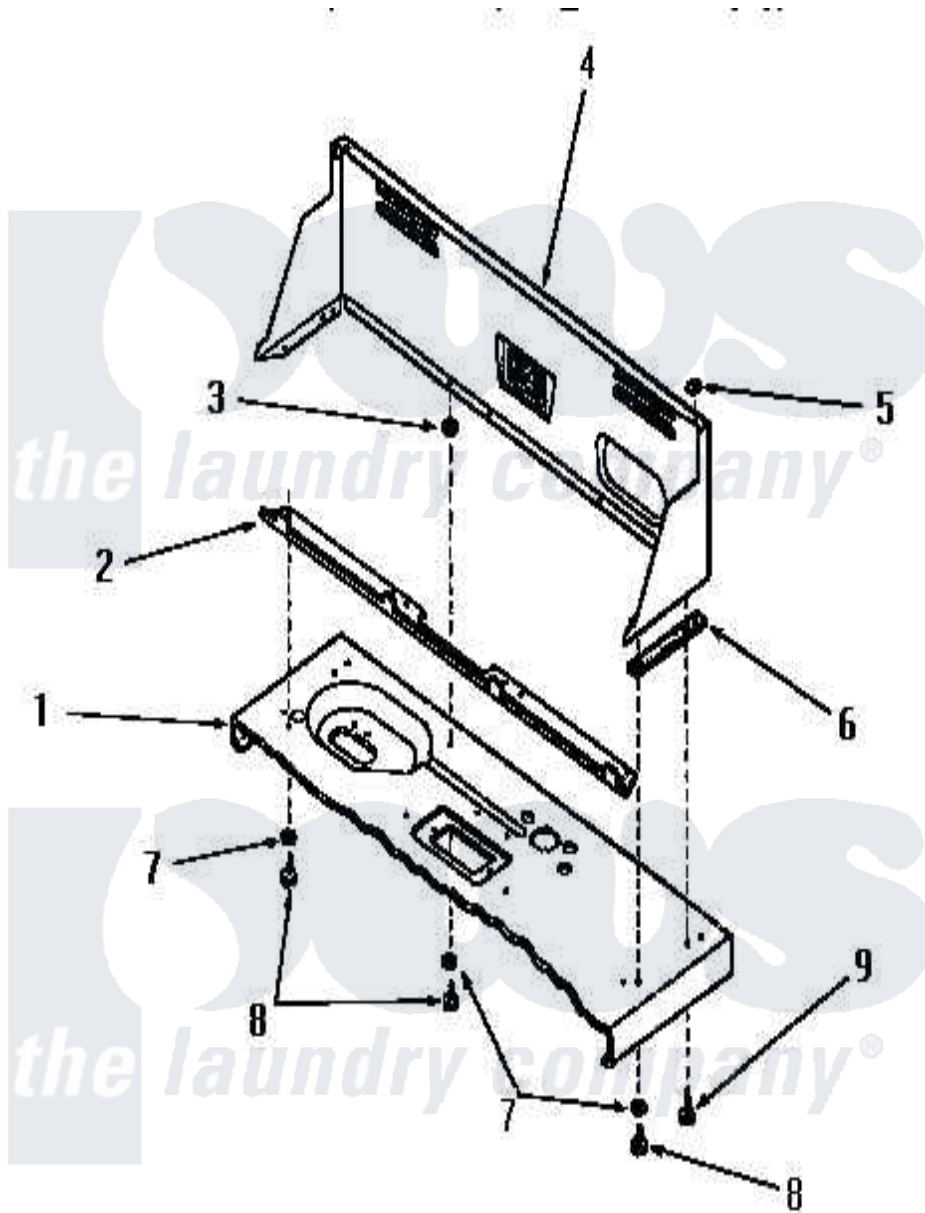

Amana FA3080 11 - CONTROL HOOD

Amana [Residential Amana FA3080 Washer Parts](#) Parts Diagram 11 - CONTROL HOOD
 Click on the part number to view part

Item	Original Part Number	Replaced By	Status	Part Description
1	Y00000000		Not Available	SEE NOTE CABINET TOP
2	23360		Not Available	ANGLE
3	23425		Not Available	WASHER,7/32IDX7/16ODX.
4	24330W		Not Available	CONTROL HOOD, WHITE
"	24330C		Not Available	CONTROL HOOD, COPPERTONE
"	24330H		Not Available	CONTROL HOOD, HARVEST GOLD
"	24330A		Not Available	CONTROL HOOD, AVOCADO
5	24522			Nut, Speed-8ab-18 C1995
6	23028		Not Available	GASKET,CONTROL BOX END
7	20493			Washer, 11/64 ID x 3/8 OD
8	52150	489464		Screw
9	25724		Not Available	HEX HEAD SCREW