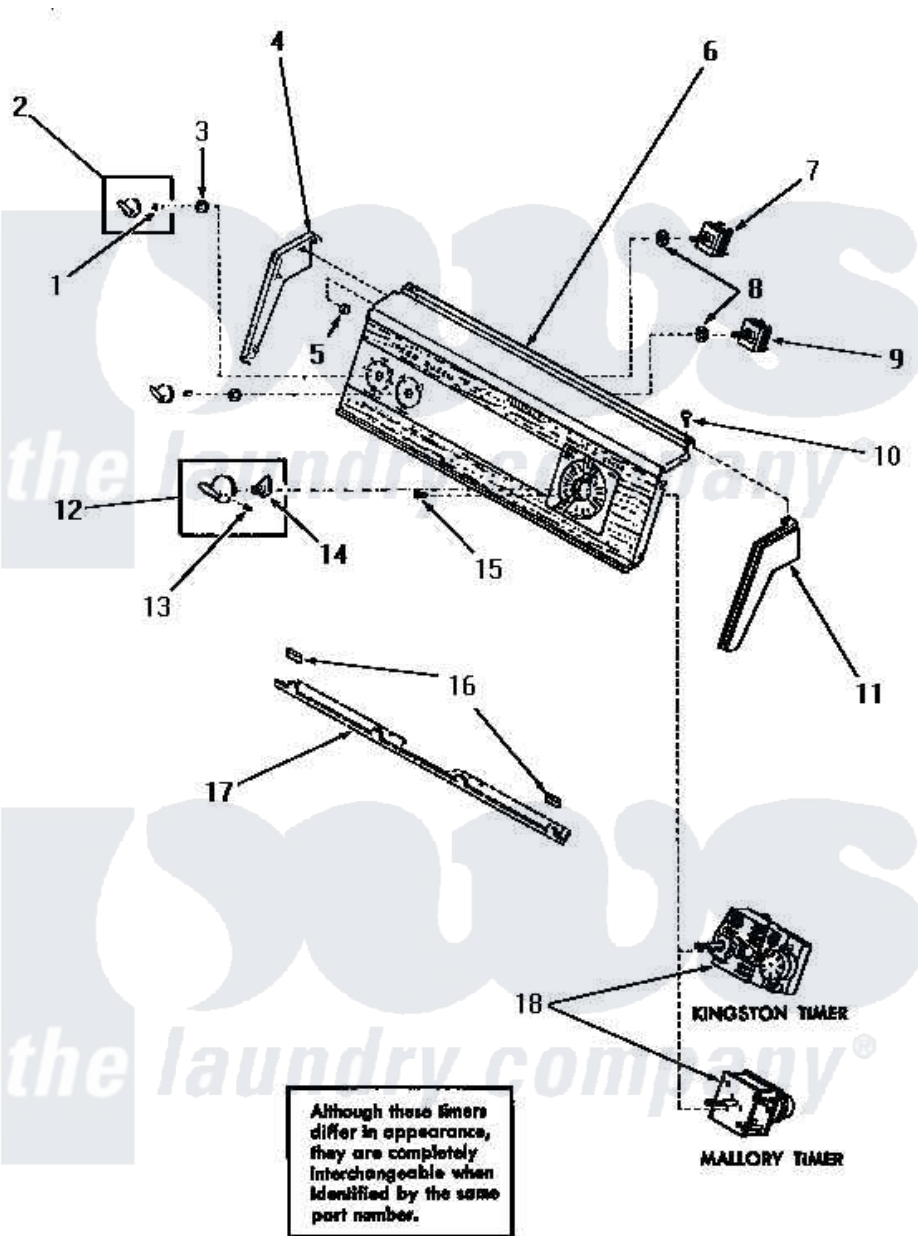

# Amana FA3080 12 - CONTROL PANEL, CONTROL HOOD & CONTROLS

Amana Residential Amana FA3080 Washer Parts Parts Diagram 12 - CONTROL PANEL, CONTROL HOOD & CONTROLS

[Click on the part number to view part](#)

Item	Original Part Number	Replaced By	Status	Part Description
1	22244		Not Available	CLIP,C xREPLACE
2	22245		Not Available	xREPLACE
3	<a href="#">24205</a>			Nut, Knurled 3/8-24
4	25124		Not Available	CONTROL HOOD END, LEFT
5	25126	<a href="#">5303284616</a>		Clip
6	24846		Not Available	CONTROL PANEL
7	24392		Not Available	SWITCH TEMP
8	<a href="#">91176</a>			Lockwasher, 3/8 Intshkp
9	<a href="#">21302</a>			Switch, Motor-2SP
10	25232		Not Available	SCREW,8AB-18X7/8 OVAL
11	25123		Not Available	CONTROL HOOD END, RIGHT
12	24858		Not Available	ASSY,KNOB-TIMER
13	25285		Not Available	SETSCREW
14	24857		Not Available	INDICATOR
15	<a href="#">70212</a>			Screw, 8-32 X 5/32 RD H

16	24859	Not Available	SLEEVE, SUPPORT ANGLE
17	Y00000000	Not Available	SEE NOTE PANEL SUPPORT BRACKET
18	24828	Not Available	TIMER