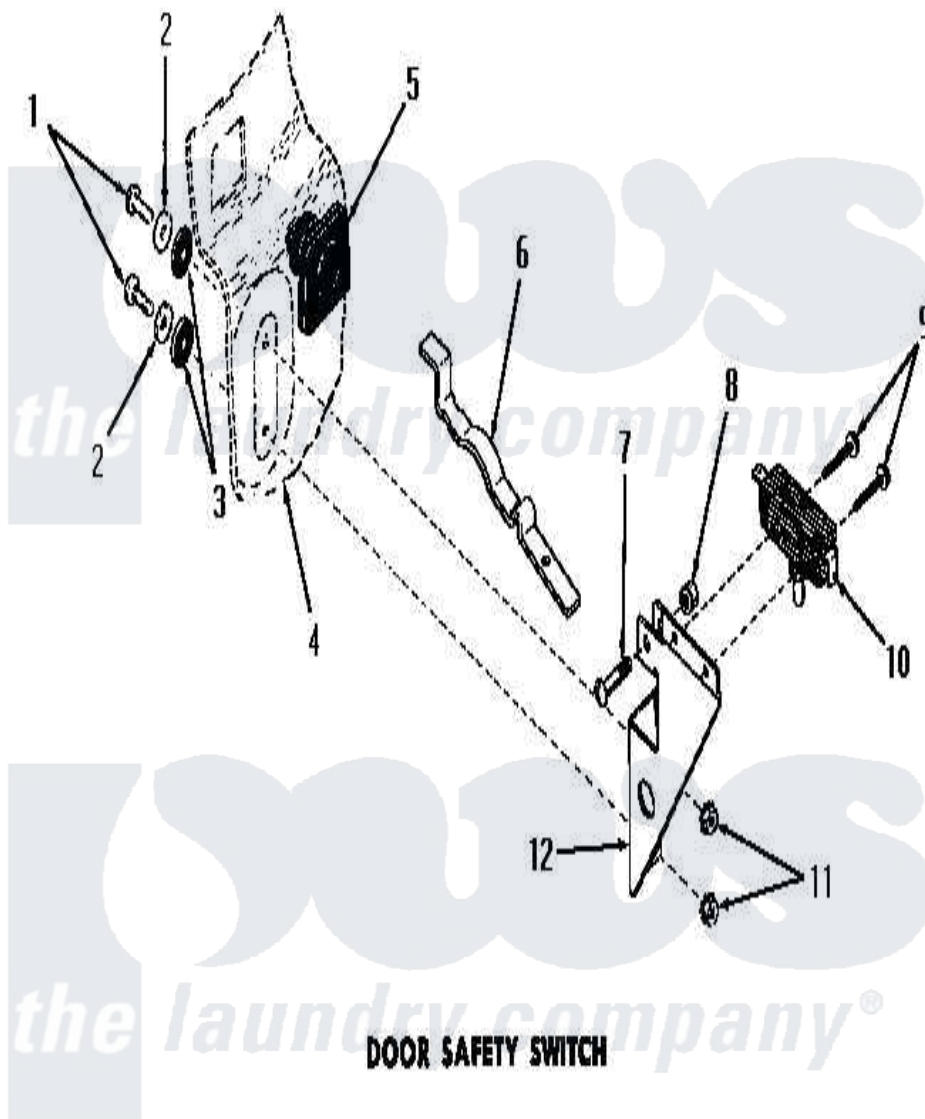

## Amana FA3080 14 - DOOR SAFETY SWITCH

Amana [Residential Amana FA3080 Washer Parts](#) Parts Diagram 14 - DOOR SAFETY SWITCH  
 Click on the part number to view part

Item	Original Part Number	Replaced By	Status	Part Description
1	<a href="#">21081</a>			Screw, 10-24 X 1/2 RD H
2	20492	<a href="#">M0270504</a>		Washer
3	02928		Not Available	WASHER
4	Y00000000		Not Available	SEE NOTE DRAIN TUB
5	<a href="#">23591</a>			Diaphragm
6	23592		Not Available	ARM
7	Y02370		Not Available	SCREW, 10-24X15/16 HEX
8	<a href="#">22001</a>			Nut, 10-24 Nylon Hex BR
9	<a href="#">51783</a>			Screw, 6b-20 X 7/8 HeX
10	23540		Not Available	SWITCH
11	23951	<a href="#">M0282009</a>		Nut
12	22783		Not Available	BRACKET