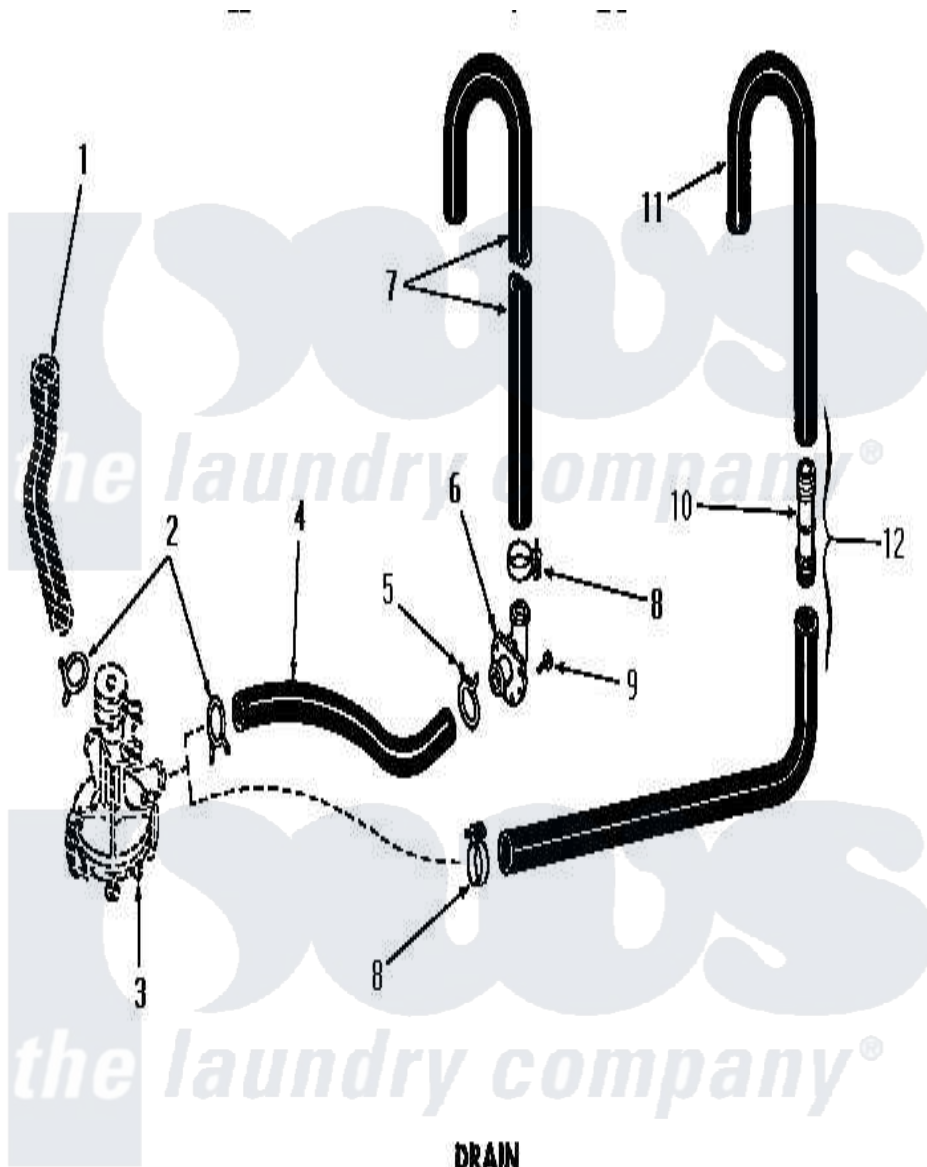

# Amana FA3080 15 - DRAIN

## DRAIN (Non Suds-Water Saver Models)

Amana [Residential Amana FA3080 Washer Parts](#) Parts Diagram 15 - DRAIN  
 Click on the part number to view part

Item	Original Part Number	Replaced By	Status	Part Description
1	Y00000000		Not Available	SEE NOTE DRAIN TUB OUTLET HOSE
2	20210		Not Available	NO LONGER AVAILABLE
3	Y00000000		Not Available	SEE NOTE PUMP ASSEMBLY
4	<a href="#">21254</a>			Hose
5	Y03698		Not Available	CLAMP xREPLACE
6	23553		Not Available	ELBOW,DRAIN HOSE-PLAST
7	<a href="#">20240</a>			Hose, M/F 29219
8	20211	<a href="#">285655</a>		Clamp, Hose
9	51784		Not Available	SCREW,10B-16 X 1/2 HEX
10	25863	<a href="#">16272</a>		Connector, Straight
11	25182		Not Available	DRAIN HOSE
12	Y00000000		Not Available	SEE NOTE DRAIN HOSE AND HOSE COUPLING -- (SEE NOTE)