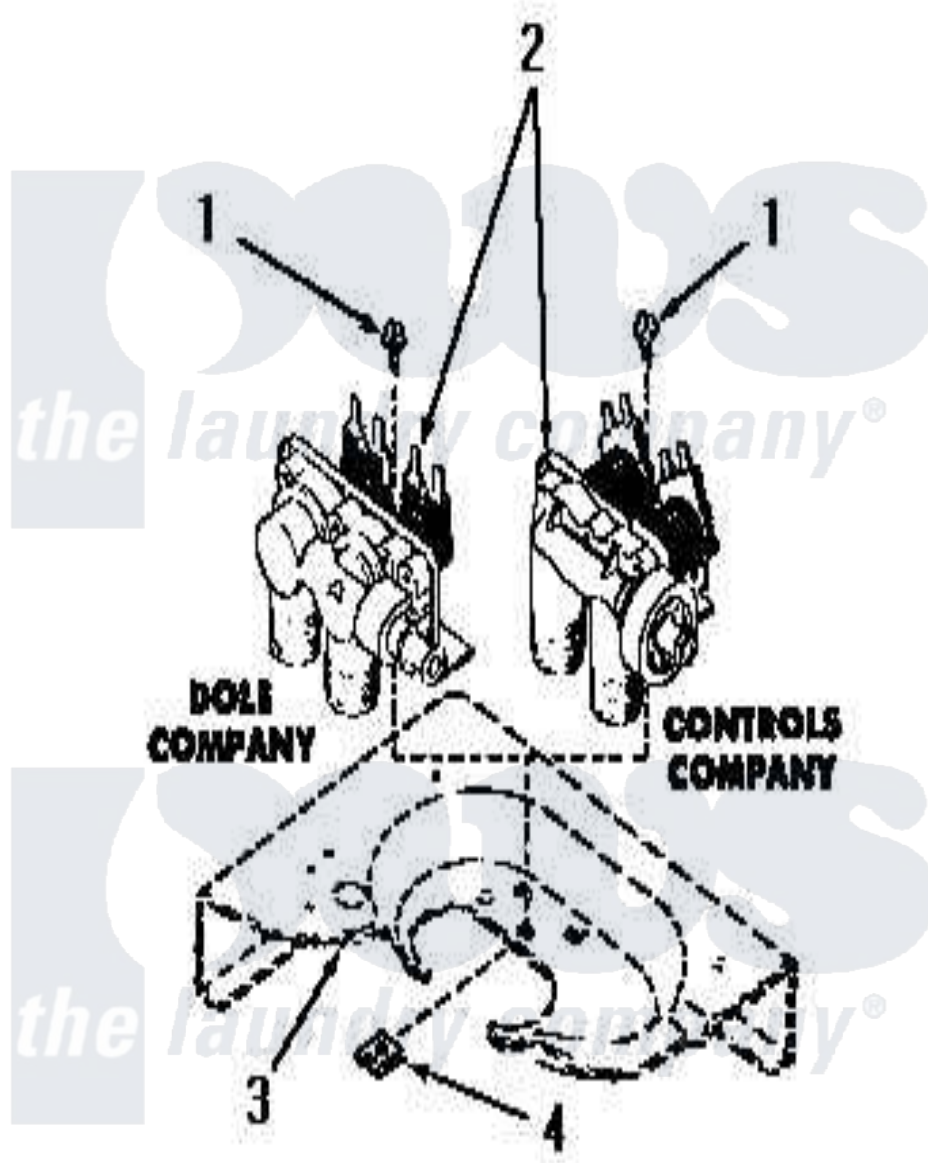

# Amana FA3080 17 - MIXING VALVES

Amana [Residential Amana FA3080 Washer Parts](#) Parts Diagram 17 - MIXING VALVES  
 Click on the part number to view part

Item	Original Part Number	Replaced By	Status	Part Description
1	23962	<a href="#">W10116760</a>		Screw
2	<a href="#">25833</a>			Valve, Mixing
3	Y00000000		Not Available	SEE NOTE CABINET TOP
4	23277		Not Available	NUT,SPEED