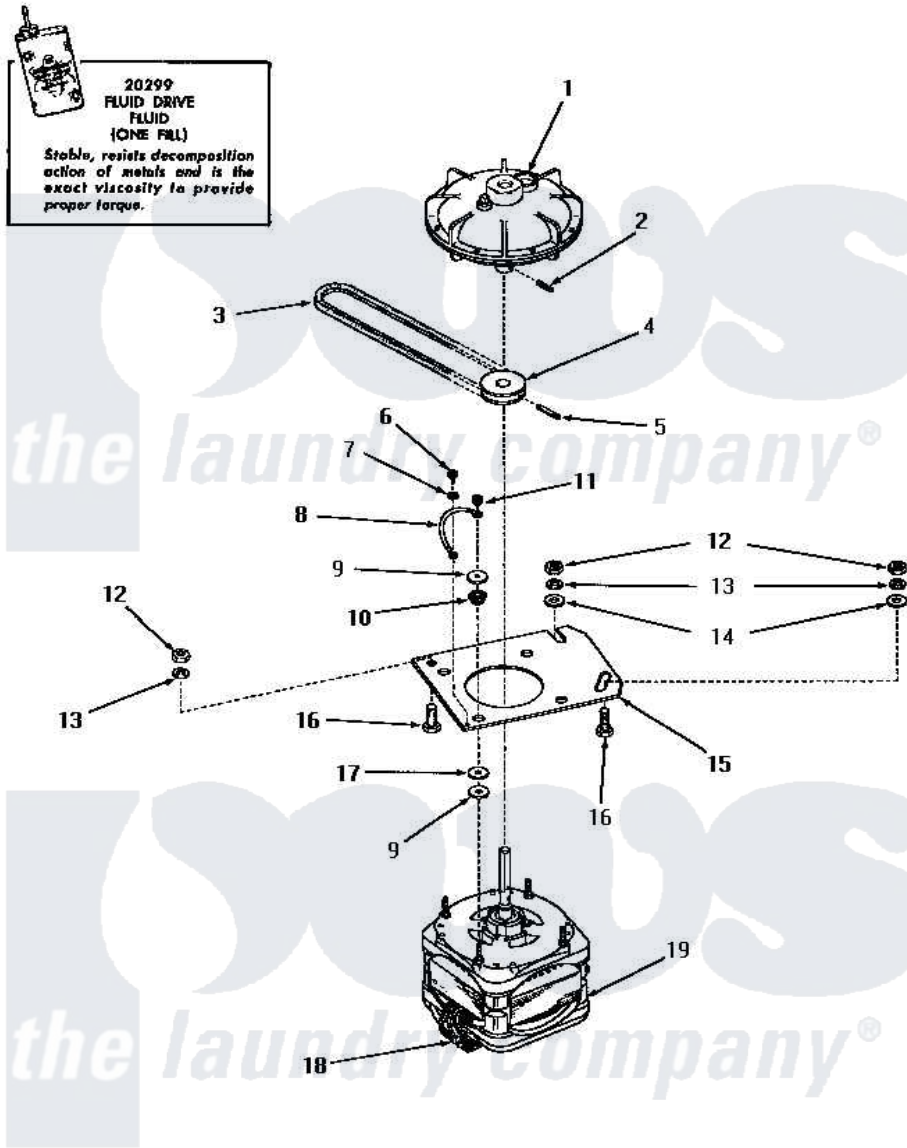

Amana FA3080 18 - MOTOR & FLUID DRIVE

MOTOR AND FLUID DRIVE

Amana [Residential Amana FA3080 Washer Parts](#) Parts Diagram 18 - MOTOR & FLUID DRIVE

[Click on the part number to view part](#)

Item	Original Part Number	Replaced By	Status	Part Description
1	24706			Assembly, Fluid Drive
2	24703		Not Available	PIN,ROLL
3	23759		Not Available	BELT
4	26116			Pulley, Drive
5	23750			Pin, Roll
6	20530			Screw, 10-24 x 3/8 Hex
7	21735		Not Available	LOCKWASHER,No.10 INTSHKP
8	25484		Not Available	GROUND WIRE
9	20103	M0270519		Washer
10	20102		Not Available	WASHER
11	23604			Nut, Hex 10-32 Lock
12	20274	62739		Nut, Lock
13	20277			Lockwasher, 3/8 Std X 3
14	20279			Washer, 13/32 ID x 13/16 OD
15	23769		Not Available	PLATE,MOUNTING
16	20255		Not Available	SCREW,3/8-16 X 1 HEX H

17	20104		Washer
18	24139	Not Available	SWITCH,MOTOR
19	26069		X Assembly, Motor And Pulley
NI	20299	Not Available	FLUID DRIVE FLUID-BULK