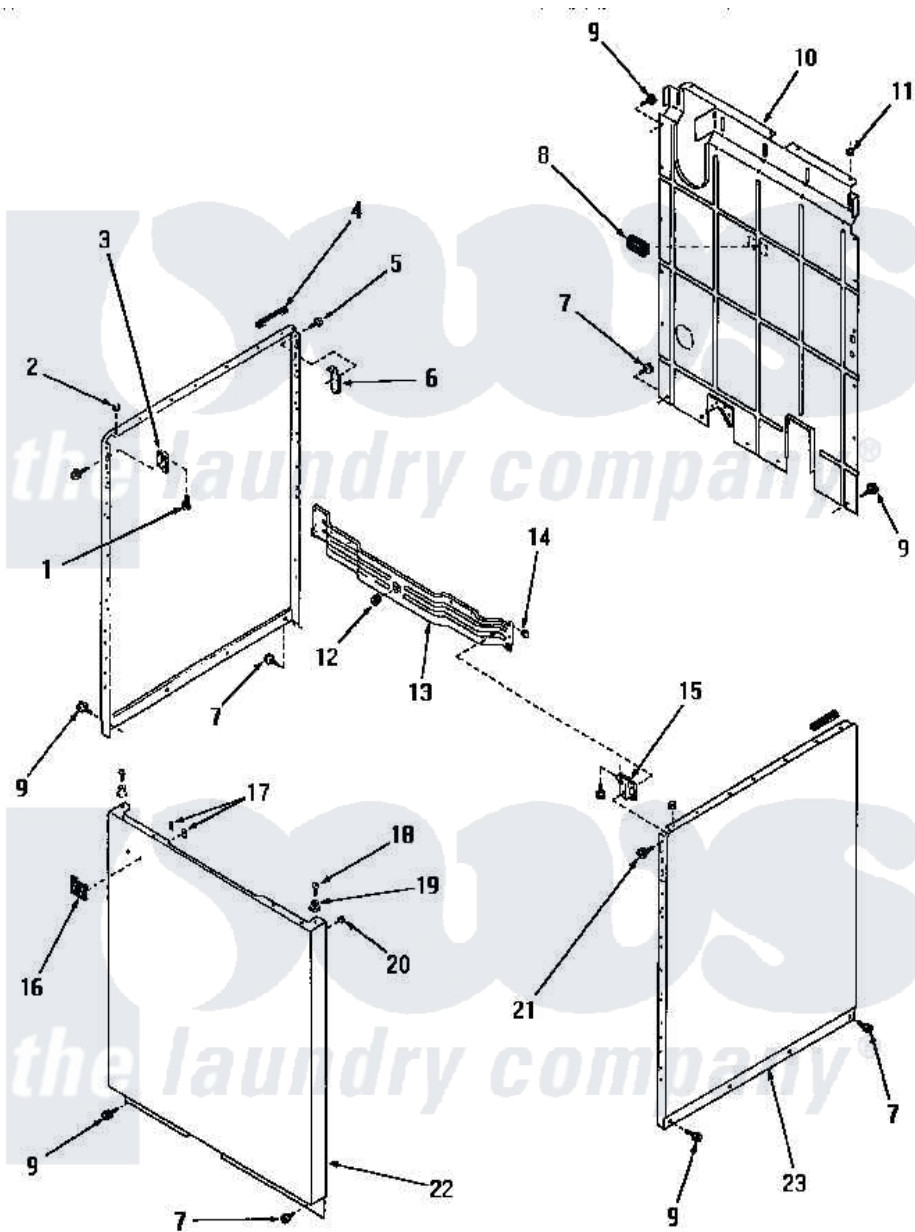

# Amana FA3080 19 - PANELS

Amana [Residential Amana FA3080 Washer Parts](#) Parts Diagram 19 - PANELS  
 Click on the part number to view part

Item	Original Part Number	Replaced By	Status	Part Description
1	<a href="#">23008</a>			Screw, 10-24 X 3/4 Sems
2	<a href="#">21176</a>			Bumper
3	26691		Not Available	BRACKET,HOLD DOWN-L.H.
"	22847		Not Available	BRACKET
4	<a href="#">80312</a>			Bumper Pad
5	51784		Not Available	SCREW,10B-16 X 1/2 HEX
6	<a href="#">52487</a>			Lug, Hold-Down
7	26415	<a href="#">27001200</a>		Screw
8	23257		Not Available	PAD,BUMPER
9	26592		Not Available	HEX HEAD SCREW
10	24342GR		Not Available	REAR PANEL, GRAY
11	<a href="#">20387</a>			Bumper
12	<a href="#">25959</a>			Grommet
13	21262		Not Available	CROSS BRACE, FRONT
14	25987		Not Available	NUT,SPEED
"	<a href="#">21747</a>			Nut, Speed

15	22846	Not Available	BRACKET
"	26690	Not Available	BRACKET,HOLD DOWN-R.H.
16	22086	Not Available	MONOGRAM
17	22161	Not Available	CLIP
18	Q6535	Not Available	SCREW,10B-16 X 3/4 ROU
19	23020	Not Available	MOUNT,PANEL
20	<a href="#">20387</a>		Bumper
21	03184	<a href="#">02434</a>	Pin Groove
"	51784	Not Available	SCREW,10B-16 X 1/2 HEX
22	24687C	Not Available	FRONT PANEL, COPPERTONE
"	24687W	Not Available	FRONT PANEL, WHITE
"	24687H	Not Available	FRONT PANEL, HARVEST GOLD
"	24687A	Not Available	FRONT PANEL, AVOCADO
23	24336H	Not Available	SIDE PANEL, RIGHT OR LEFT, HAR
"	24336C	Not Available	SIDE PANEL, RIGHT OR LEFT, COP
"	24336W	Not Available	xREPLACE
"	24336A	Not Available	SIDE PANEL, RIGHT OR LEFT, AVO