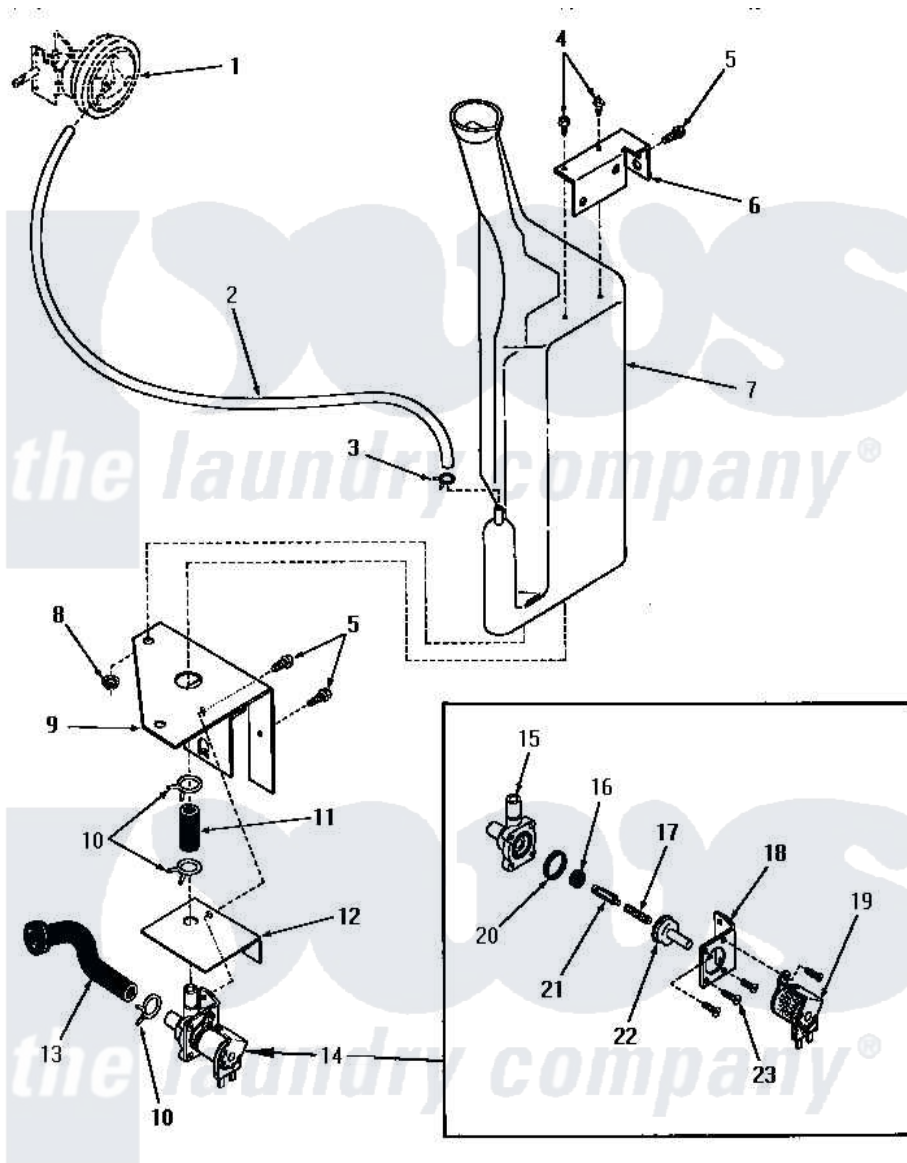

Amana FA3080 21 - RESERVOIR & DRAIN VALVE

RESERVOIR AND DRAIN VALVE (Through Serial Nos. 5556D39 and 234J7952)

Amana [Residential Amana FA3080 Washer Parts](#) Parts Diagram 21 - RESERVOIR & DRAIN VALVE
Click on the part number to view part

Item	Original Part Number	Replaced By	Status	Part Description
1	Y00000000		Not Available	SEE NOTE PRESSURE SWITCH
2	24444		Not Available	NO LONGER AVAILABLE
3	Y22294	596669		Clamp, Manifold
4	52150	489464		Screw
5	51784		Not Available	SCREW, 10B-16 X 1/2 HEX
6	24394		Not Available	UPPER BRACKET
7	24430		Not Available	RESERVOIR
8	24441		Not Available	WIRING DIAGRAM
9	24393		Not Available	LOWER BRACKET
10	80479		Not Available	HOSE CLAMP
11	24440		Not Available	CODE J
12	25044		Not Available	SOLENOID SHIELD
13	24437		Not Available	HOSE
14	24438	68136-47		Shelf Trim
15	24438G		Not Available	BODY
16	24438F		Not Available	SEAL

17	24438C	Not Available	SPRING
18	24438H	Not Available	MOUNTING BRACKET
19	24438A	Not Available	SOLENOID
20	24438E	Not Available	GASKET
21	24438D	Not Available	ARMATURE
22	24438B	Not Available	GUIDE,ARMATURE
23	21561G	Not Available	ROUND HEAD SCREW